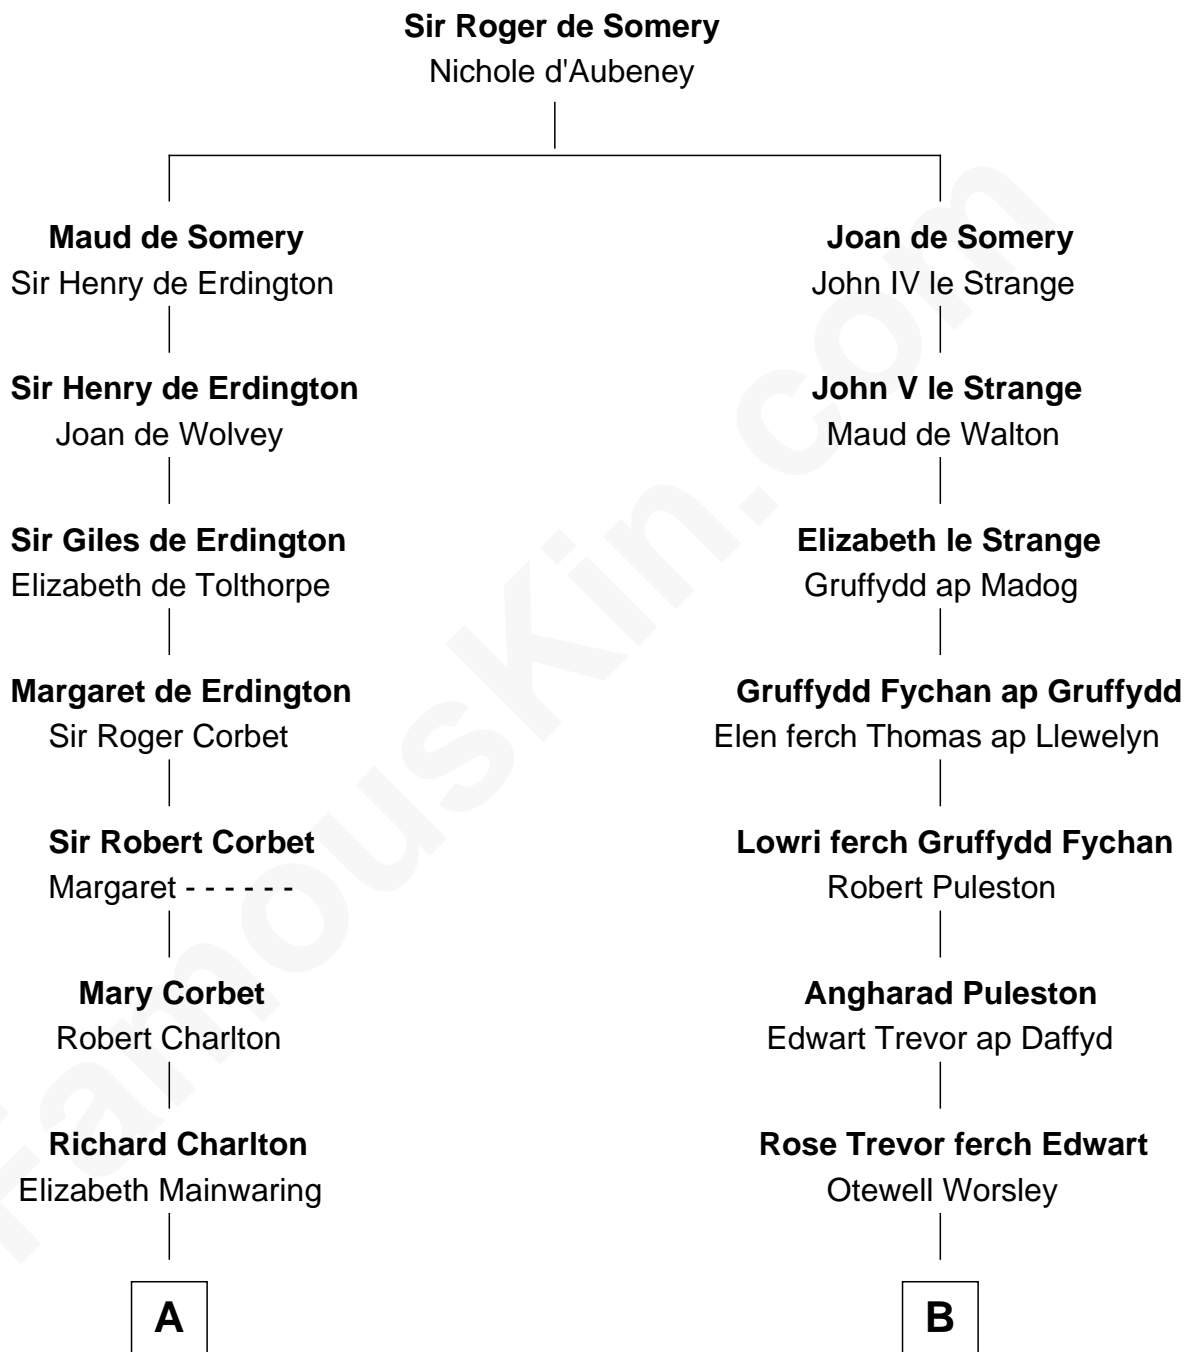

FamousKin.com Relationship Chart of

Bette Davis

Movie Actress

18th cousin 3 times removed of

Eliphalet Remington

Founder of Remington Arms Company

C

Benjamin W. Bailey

Latta Hopkins

Harriet Jane Bailey

Charles Otis Thompson

Harriet Eugenia Thompson

William Aaron Favor

Ruth Augusta Favor

Harlow Morrell Davis

Bette Davis