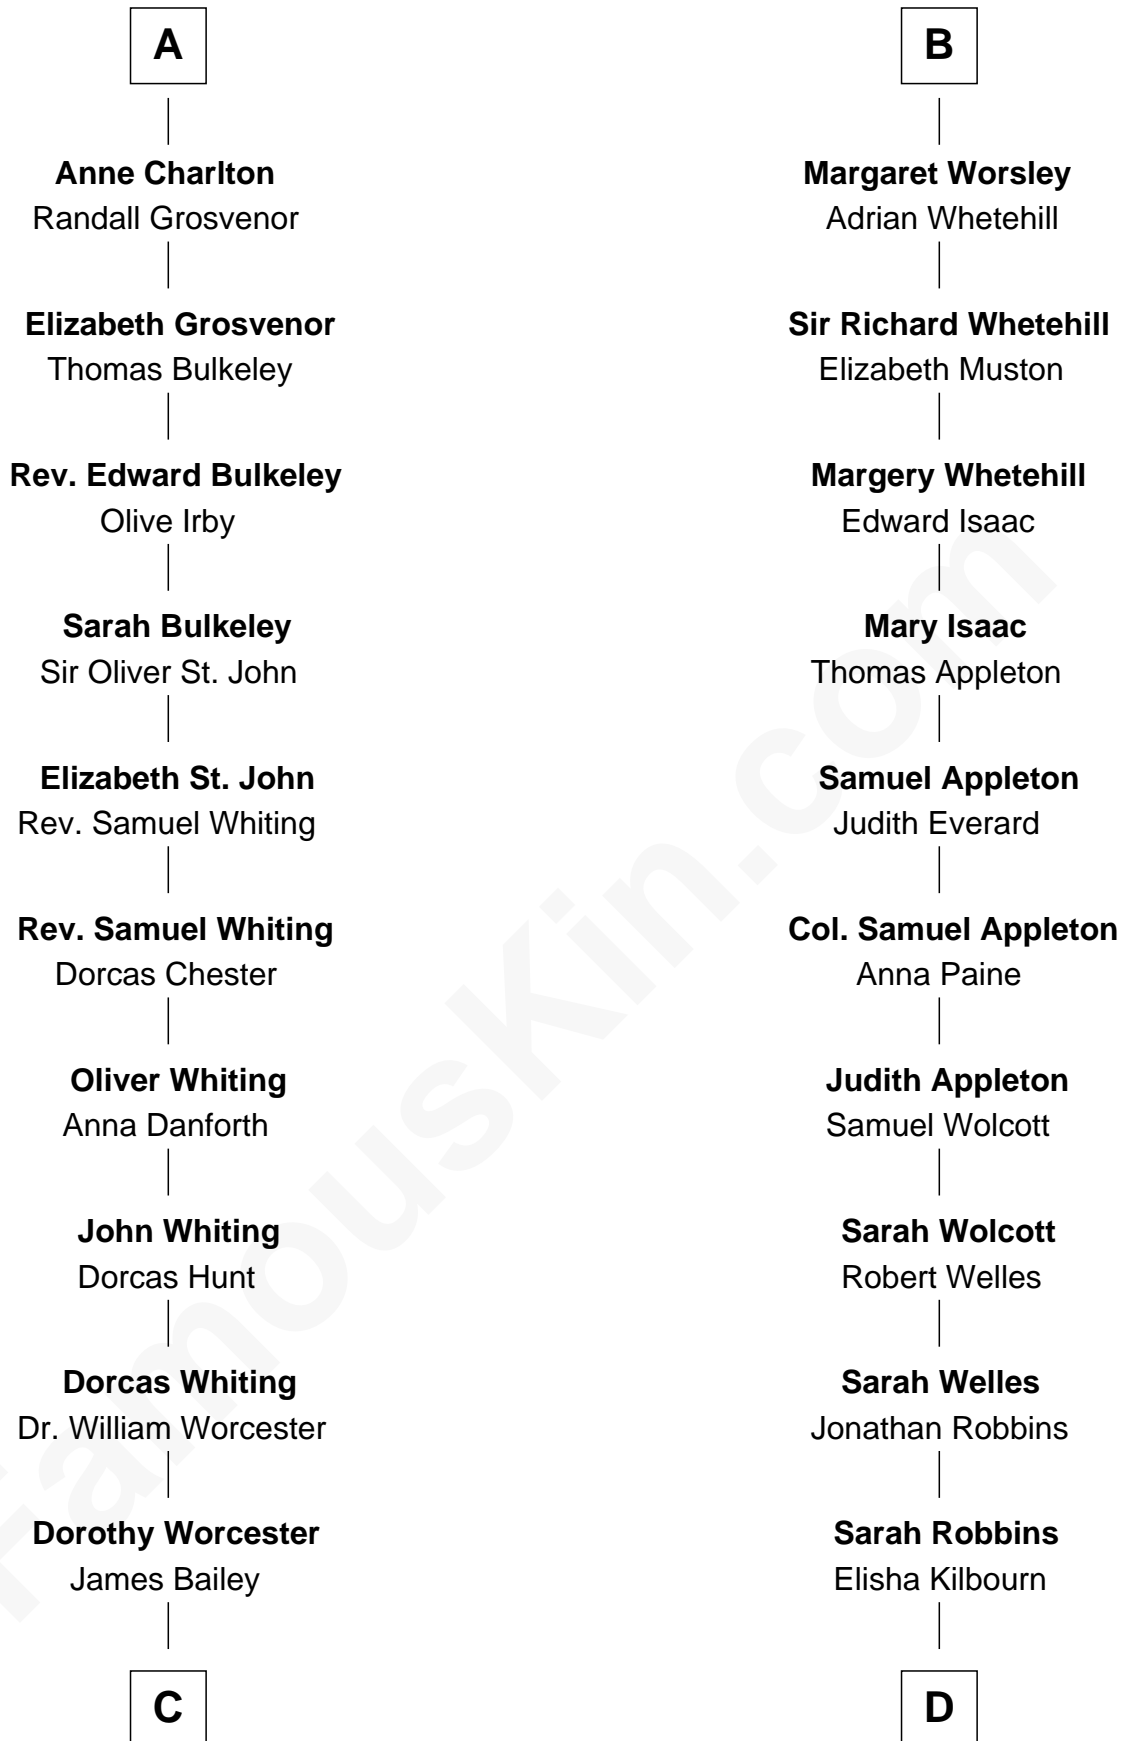

FamousKin.com Relationship Chart of

Bette Davis

Movie Actress

18th cousin 3 times removed of

Eliphalet Remington

Founder of Remington Arms Company

C

Benjamin W. Bailey

Latta Hopkins

Harriet Jane Bailey

Charles Otis Thompson

Harriet Eugenia Thompson

William Aaron Favor

Ruth Augusta Favor

Harlow Morrell Davis

Bette Davis