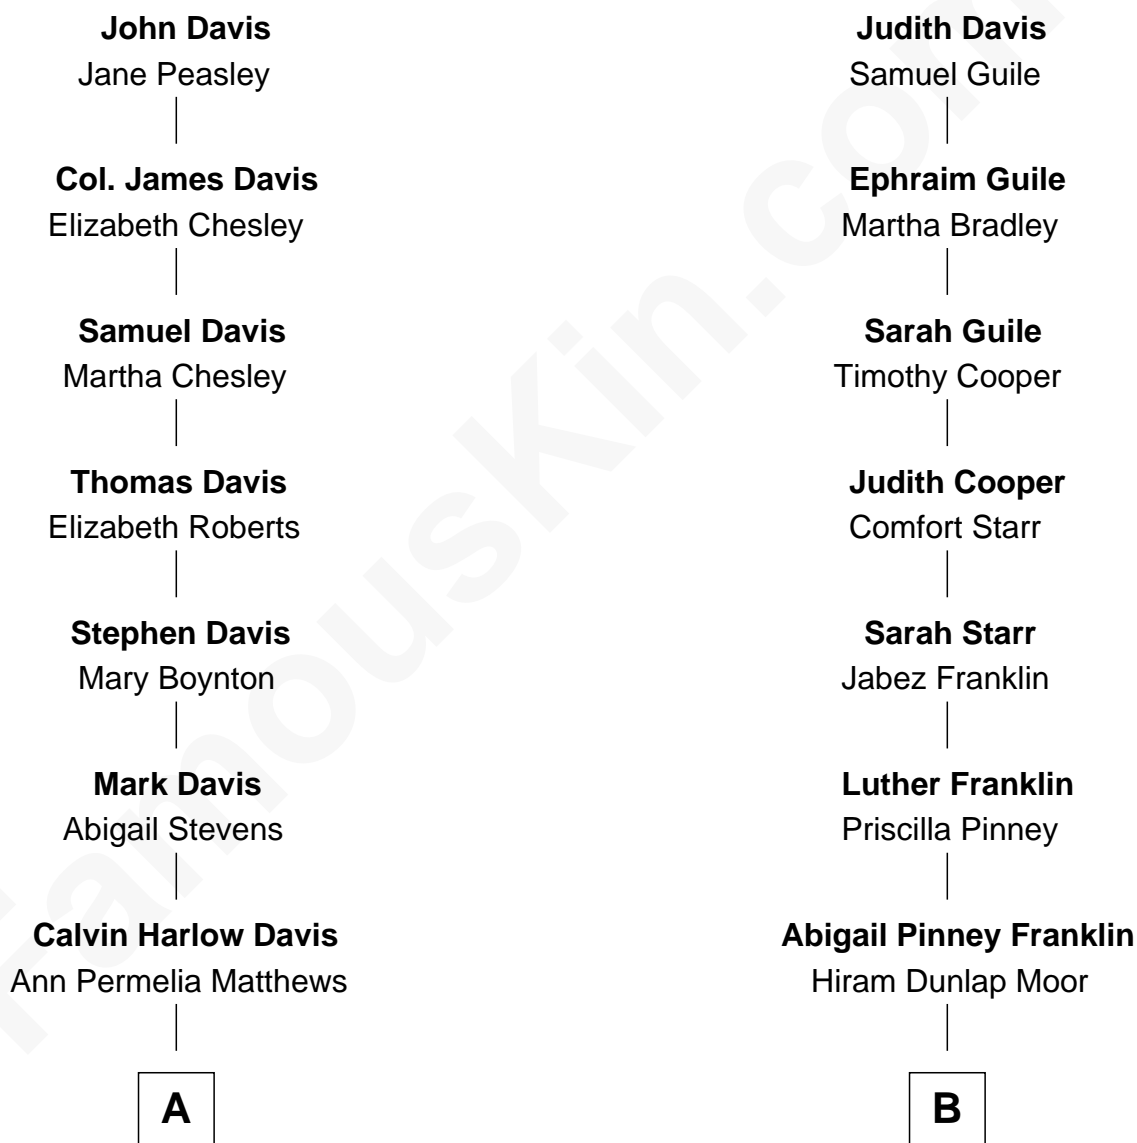

# FamousKin.com Relationship Chart of

**Bette Davis**

*Movie Actress*

8th cousin 1 time removed of

**Calvin Coolidge**

*30th U.S. President*

**James Davis**

Cecily Thayer

**A**

**Edward Elwell Davis**

Eliza Jane Morrell

**Harlow Morrell Davis**

Ruth Augusta Favor

**Bette Davis**

*Movie Actress*

**B**