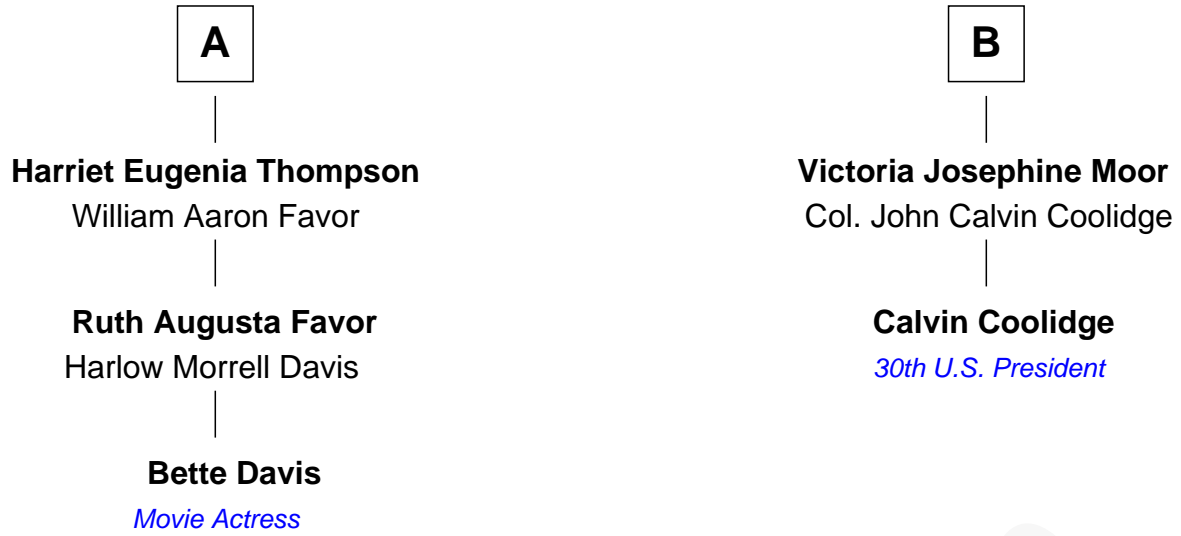

FamousKin.com Relationship Chart of

Bette Davis

Movie Actress

8th cousin 1 time removed of

Calvin Coolidge

30th U.S. President

Joseph Morse

Esther Pierce

Joseph Morse
Susanna Shattuck

Joseph Morse
Grace Warren

Patience Morse
Jonathan Keyes

Benjamin Keyes
Lucy Merriam

Amasa Keyes
Dorothy Goodnow

Harriet A. Keyes
Moody M. Thompson

Charles Otis Thompson
Harriet Jane Bailey

A

Sarah Morse
Timothy Cooper

John Cooper
Elizabeth Winter

Timothy Cooper
Sarah Guile

Judith Cooper
Comfort Starr

Sarah Starr
Jabez Franklin

Luther Franklin
Priscilla Pinney

Abigail Pinney Franklin
Hiram Dunlap Moor

B

FamousKin.com