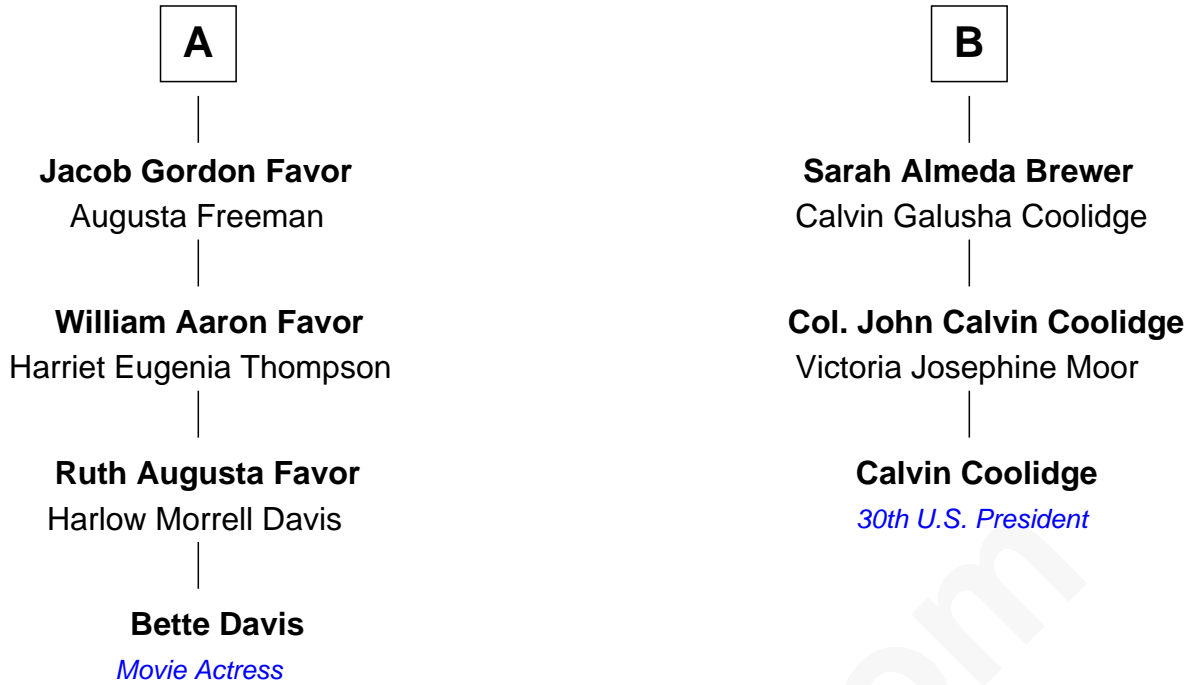

# FamousKin.com Relationship Chart of

**Bette Davis**

*Movie Actress*

9th cousin 1 time removed of

**Calvin Coolidge**

*30th U.S. President*

**John Perkins**

Judith Gater

Elizabeth Whipple

**Judith Perkins**

Nathaniel Brown

**Jacob Brown**

Sarah Burnham

**Adam Brown**

Esther Parkman

**Adam Brown**

Priscilla Putnam

**Israel Putnam Brown**

Sally Briggs

**Sally Briggs Brown**

Israel Chase Brewer

**B**

FamousKin.com