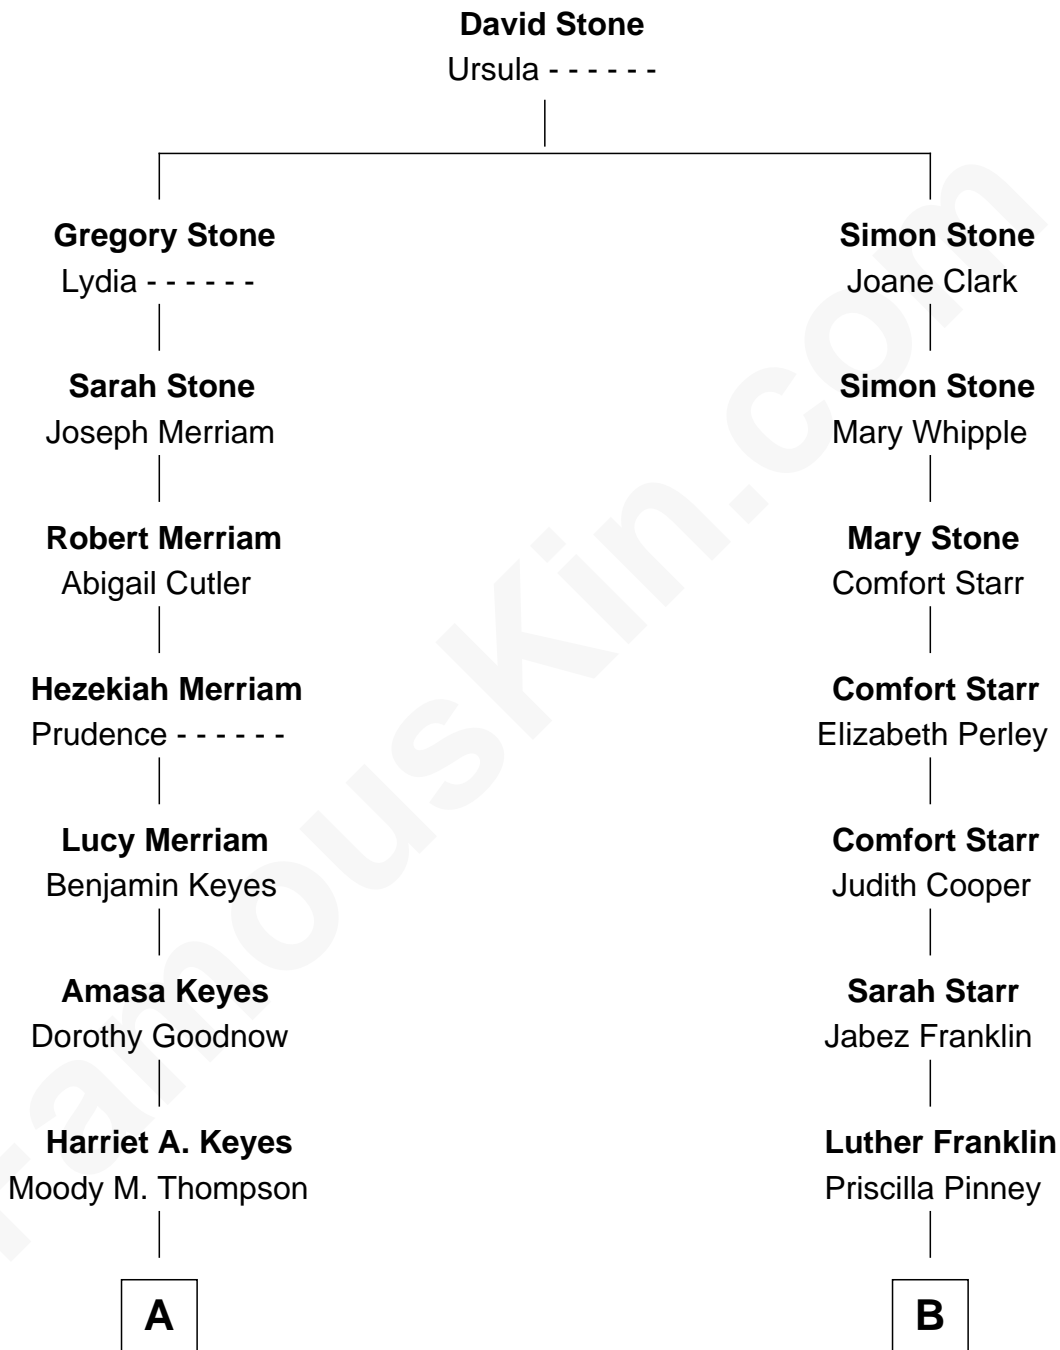

FamousKin.com Relationship Chart of

Bette Davis

Movie Actress

9th cousin 1 time removed of

Calvin Coolidge

30th U.S. President

A

Charles Otis Thompson

Harriet Jane Bailey

Harriet Eugenia Thompson

William Aaron Favor

Ruth Augusta Favor

Harlow Morrell Davis

Bette Davis

Movie Actress

B

Abigail Pinney Franklin

Hiram Dunlap Moor

Victoria Josephine Moor

Col. John Calvin Coolidge

Calvin Coolidge

30th U.S. President

FamousKin.com