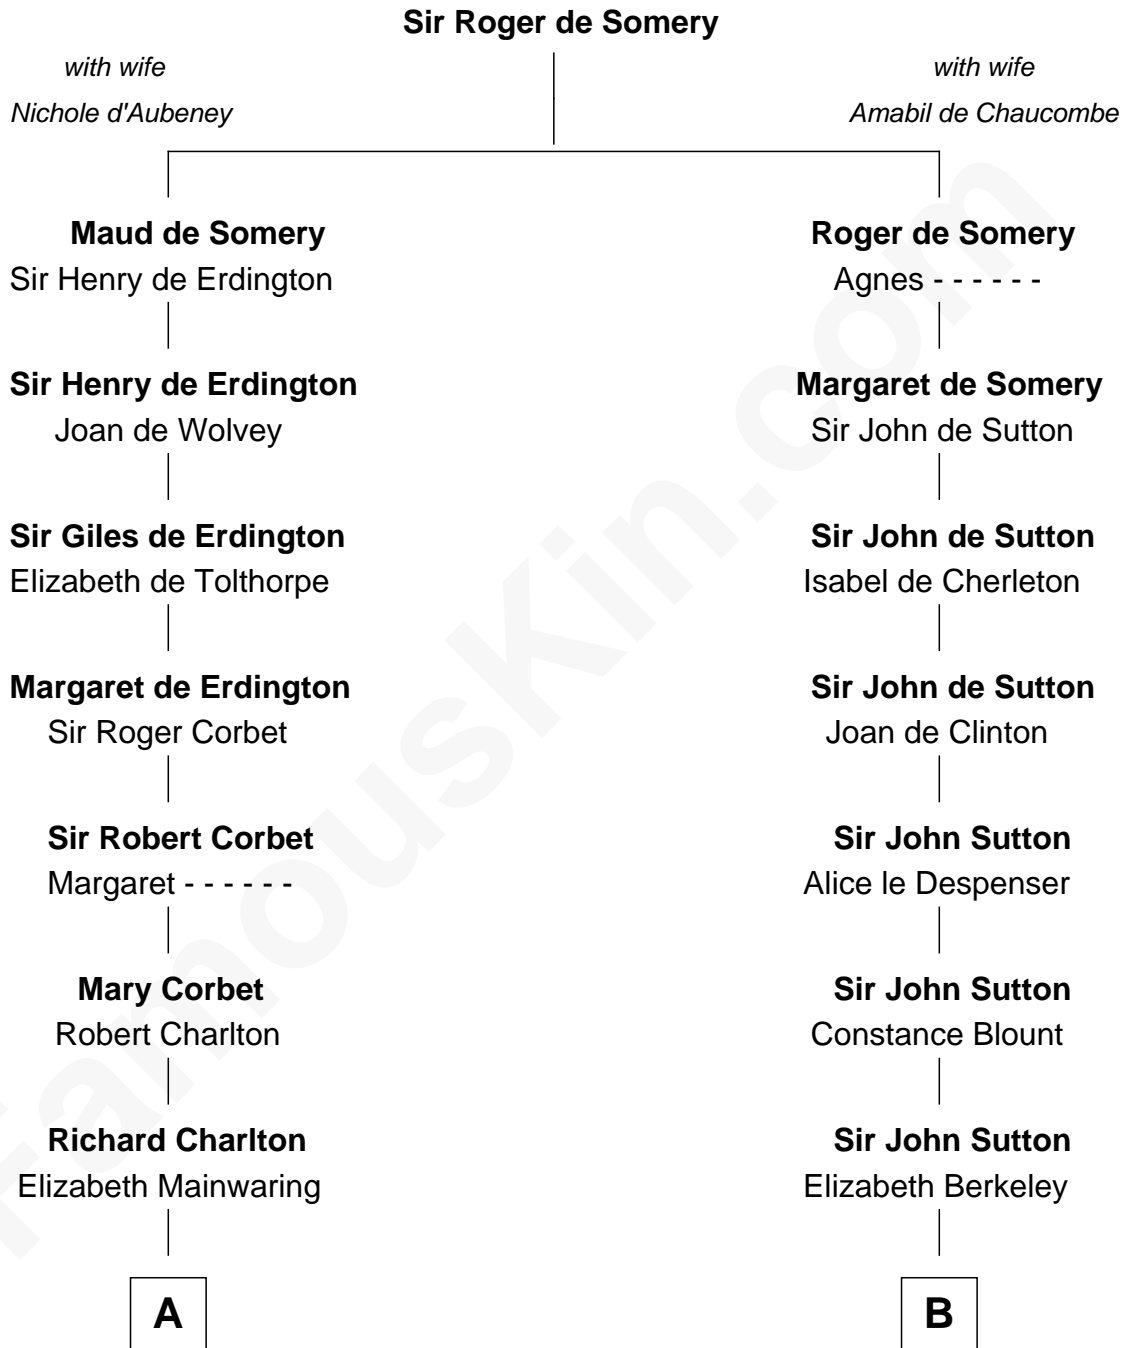

## Relationship Chart of

### Bette Davis

Movie Actress

17th cousin 4 times removed of

### Bathsheba (Ruggles) Spooner

First woman executed for murder in U.S. by non-British government

**C**

**Benjamin W. Bailey**

Latta Hopkins

**Harriet Jane Bailey**

Charles Otis Thompson

**Harriet Eugenia Thompson**