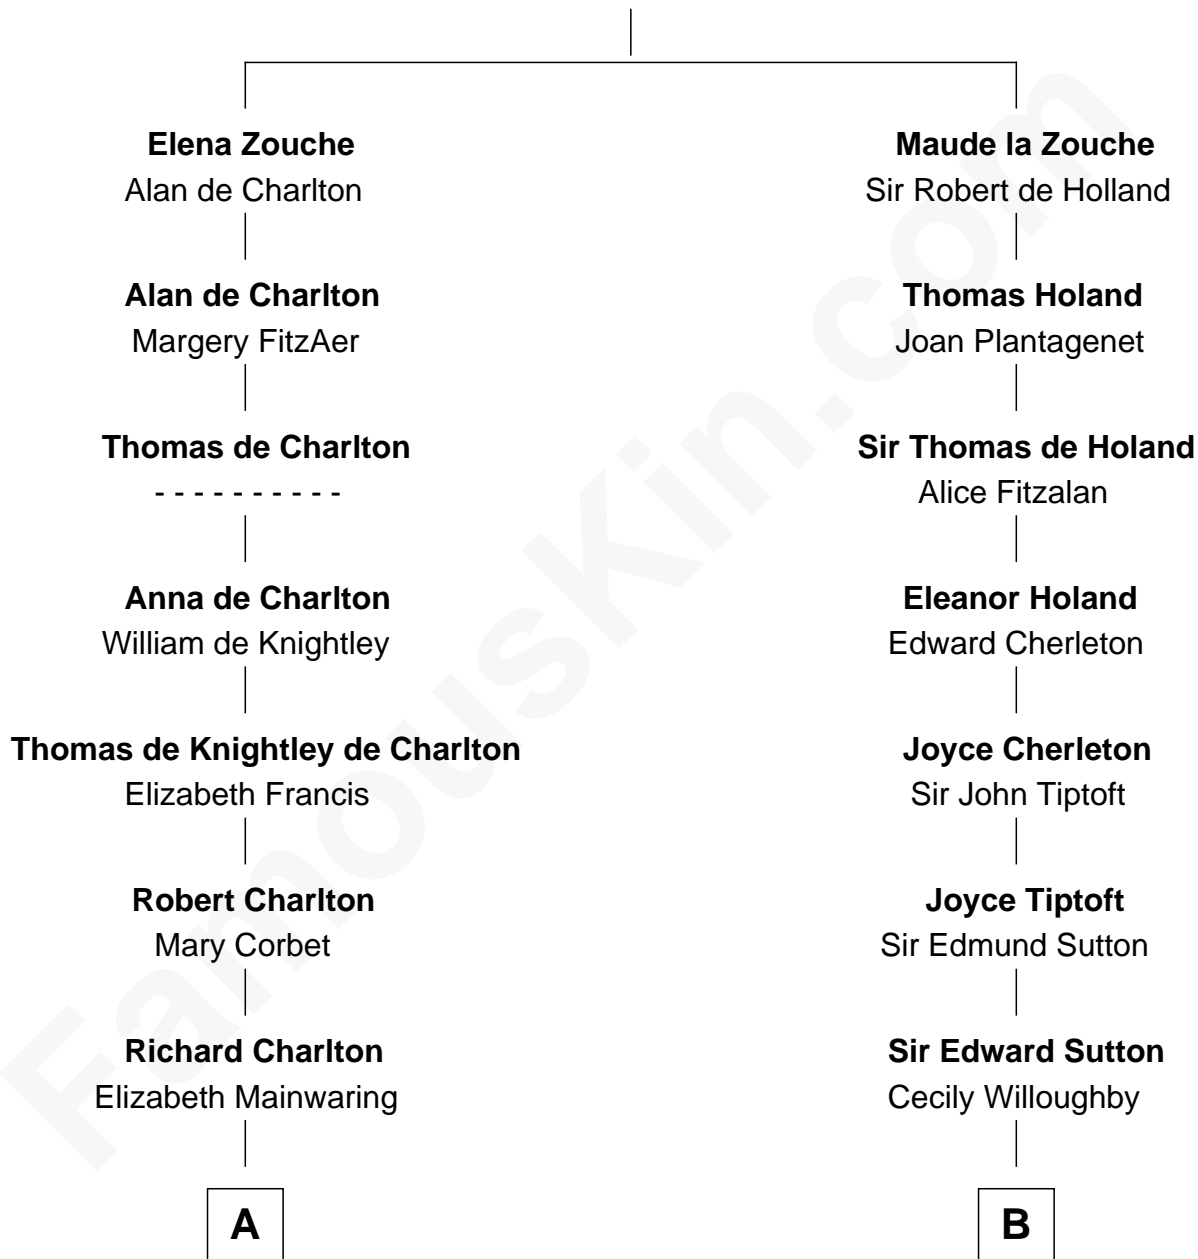

FamousKin.com Relationship Chart of

Bette Davis

Movie Actress

15th cousin 6 times removed of

Bathsheba (Ruggles) Spooner

First woman executed for murder in U.S. by non-British government

Sir Alan la Zouche

Eleanor de Segrave

C

Benjamin W. Bailey

Latta Hopkins

Harriet Jane Bailey

Charles Otis Thompson

Harriet Eugenia Thompson

William Aaron Favor

Ruth Augusta Favor