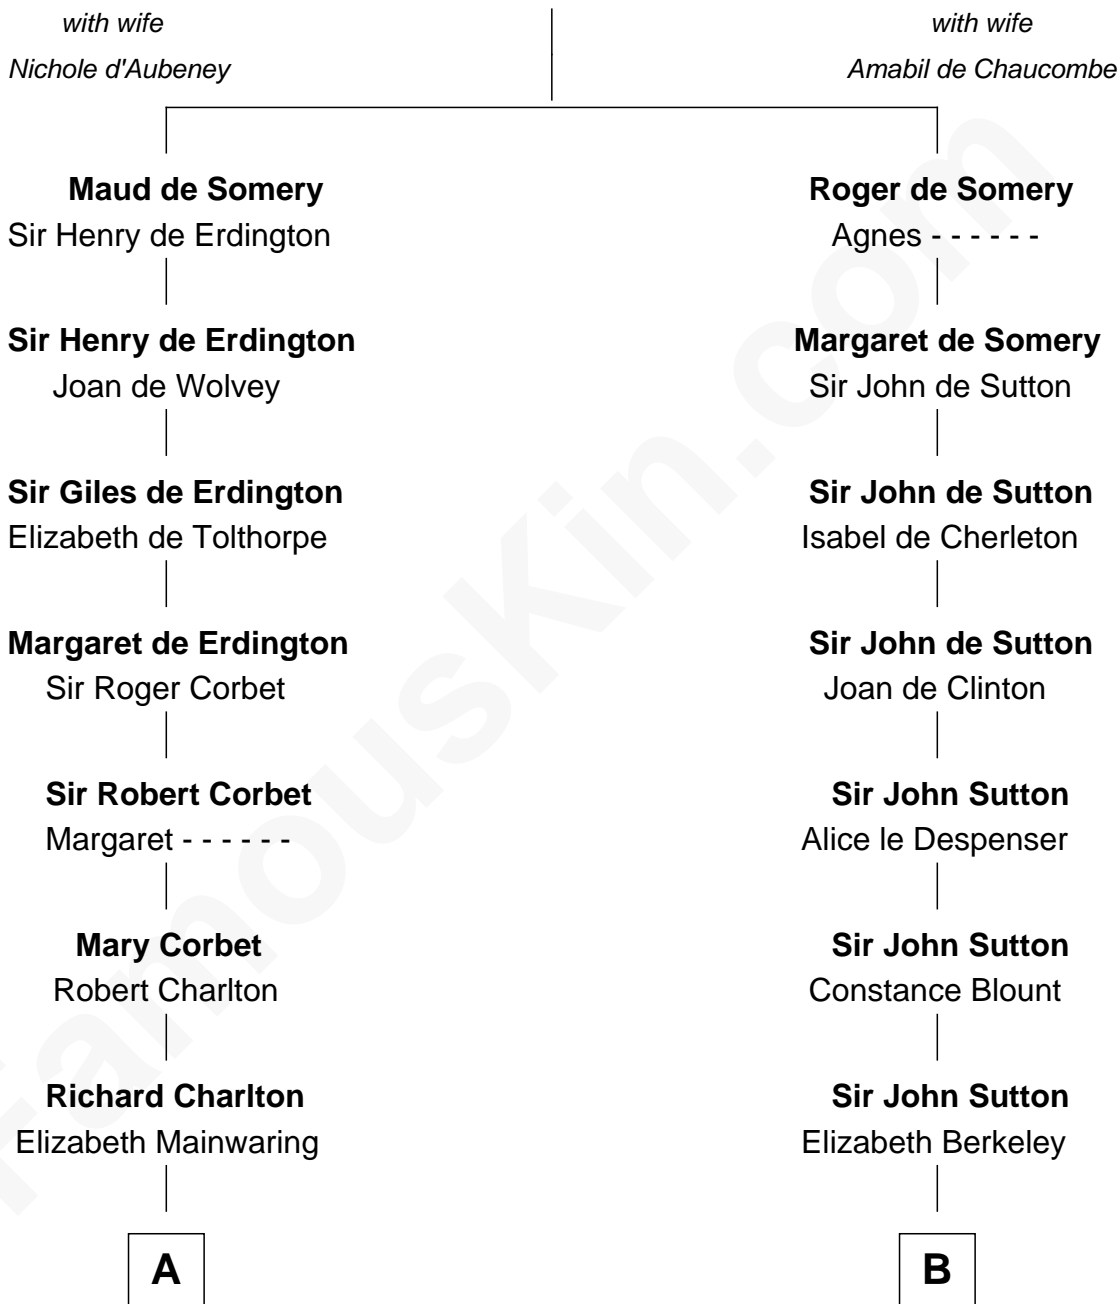

# FamousKin.com Relationship Chart of

**Bette Davis**

*Movie Actress*

18th cousin 3 times removed of

**Nicholas Gilman**

*Signer of the U.S. Constitution*

## Sir Roger de Somery

**C**

**Benjamin W. Bailey**

Latta Hopkins

**Harriet Jane Bailey**

Charles Otis Thompson

**Harriet Eugenia Thompson**

William Aaron Favor

**Ruth Augusta Favor**

Harlow Morrell Davis

**Bette Davis**

*Movie Actress*

**D**

**Ann Taylor**

Nicholas Gilman

**Nicholas Gilman**