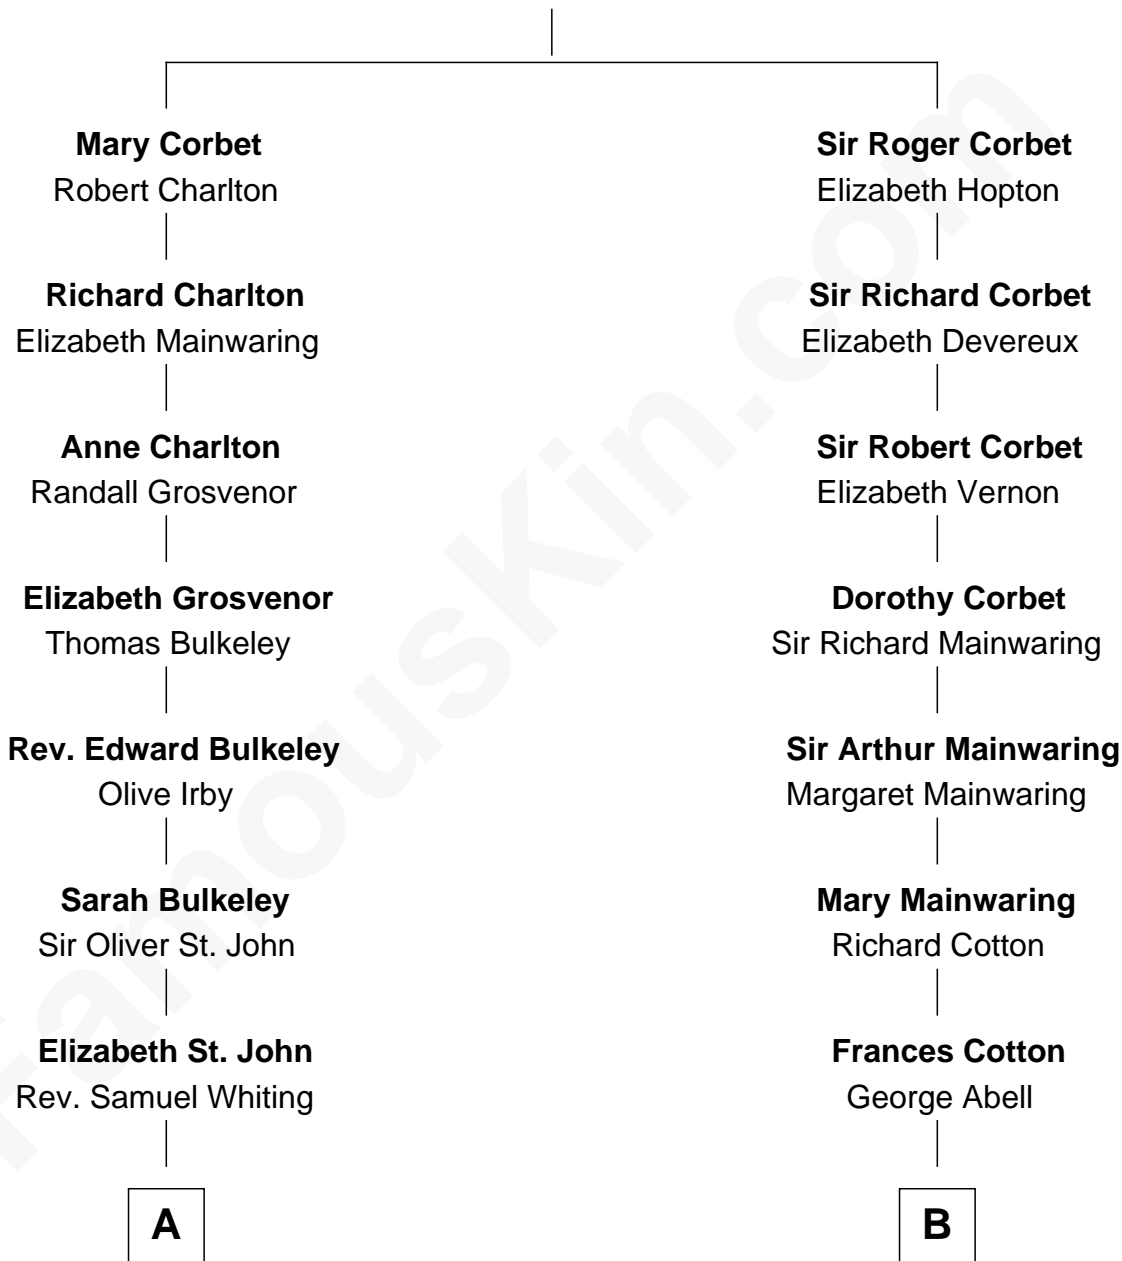

FamousKin.com Relationship Chart of

Bette Davis

Movie Actress

16th cousin 3 times removed of

Richard Gere

Movie Actor

Sir Robert Corbet

Margaret - - - - -

C

William Stanton Tiffany
Anna Rebecca Stevens

Doris Anna Tiffany
Homer George Gere

Richard Gere
Movie Actor

FamousKin.com