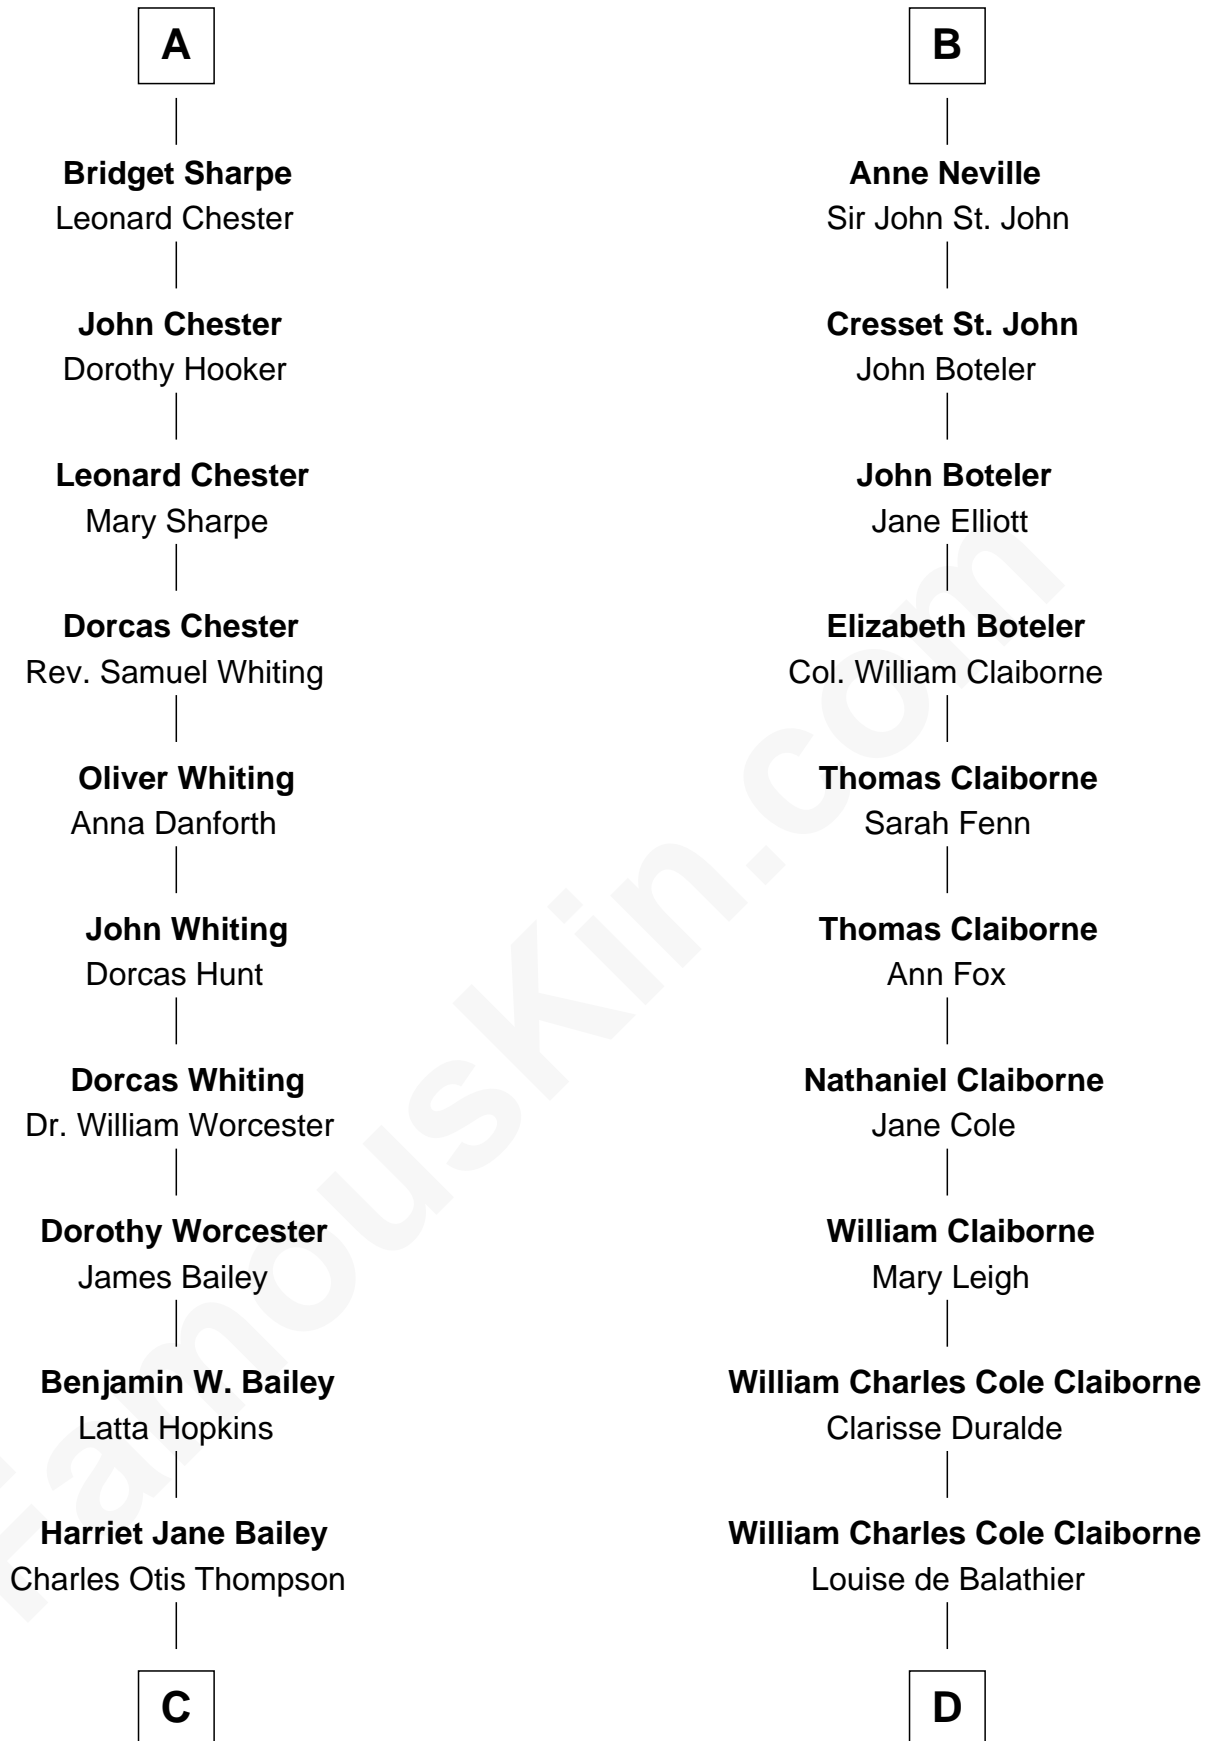

FamousKin.com Relationship Chart of

Bette Davis

Movie Actress

19th cousin of

Liz Claiborne

Fashion Designer and Founder of Liz Claiborne Inc.

Sir Nicholas Longford

Alice de Boteler

FamousKin.com