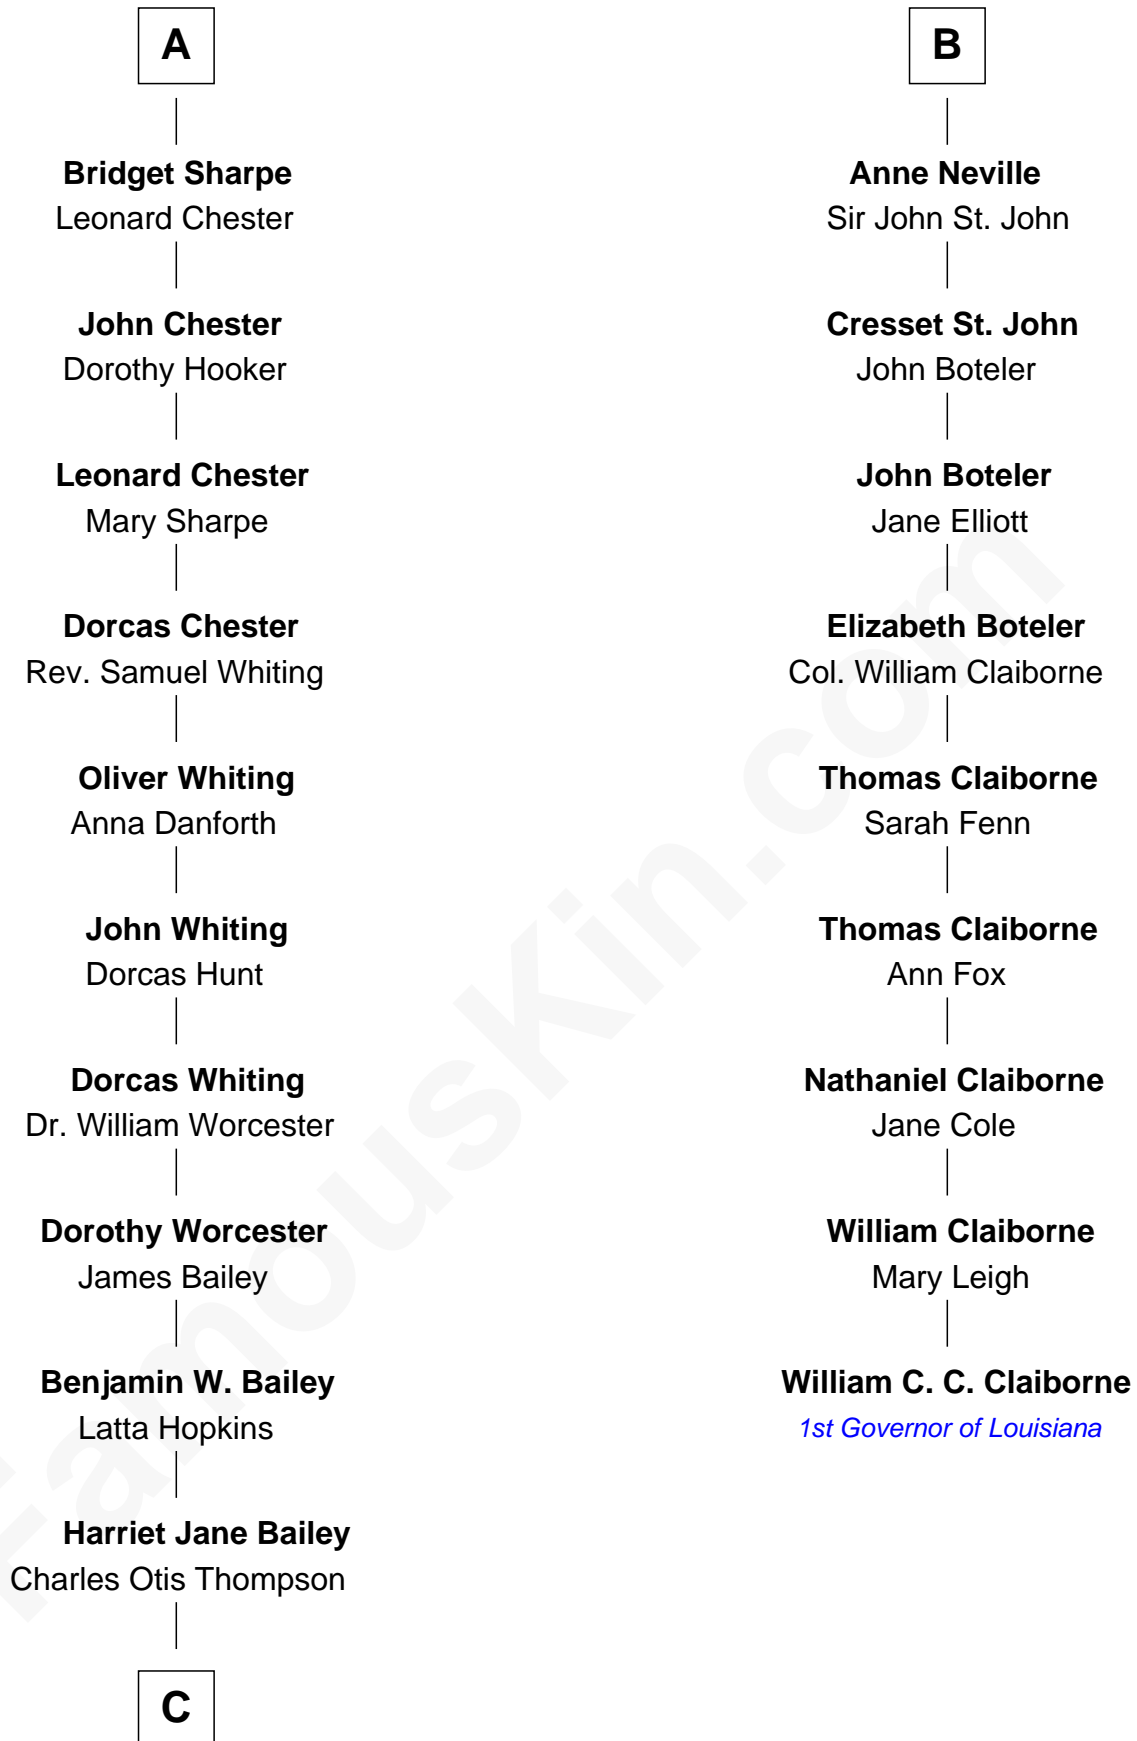

FamousKin.com Relationship Chart of

Bette Davis

Movie Actress

15th cousin 4 times removed of

William C. C. Claiborne

1st Governor of Louisiana

Sir Nicholas Longford

Alice de Boteler

C

—
Harriet Eugenia Thompson

William Aaron Favor

—
Ruth Augusta Favor

Harlow Morrell Davis

—
Bette Davis

Movie Actress

FamousKin.com