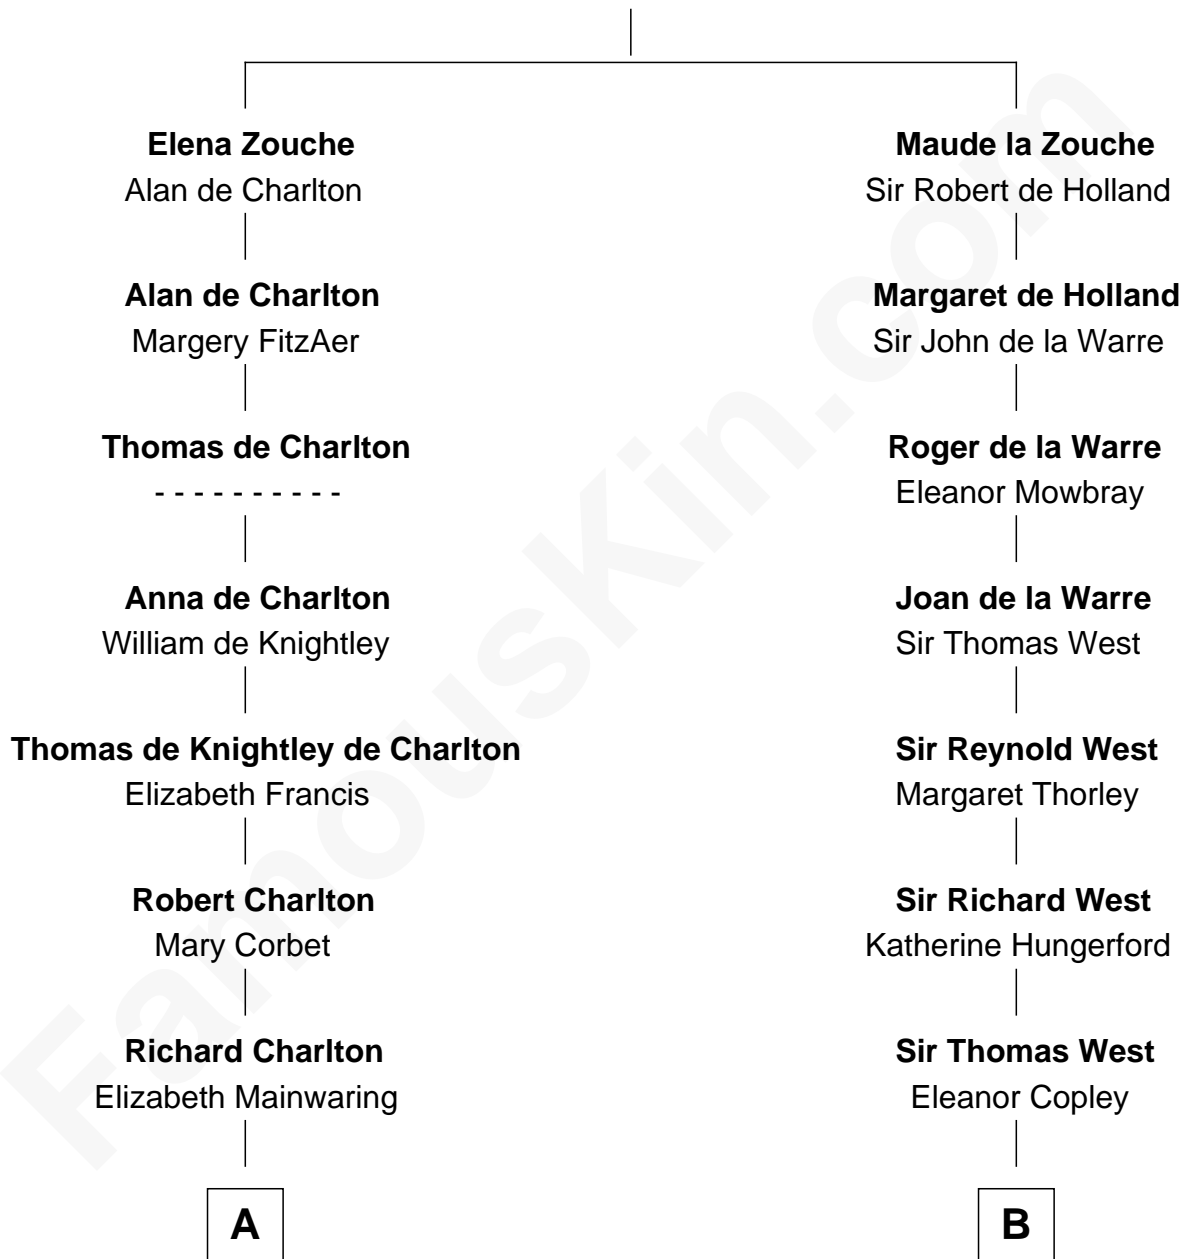

FamousKin.com Relationship Chart of

Bette Davis

Movie Actress

16th cousin 5 times removed of

William C. C. Claiborne

1st Governor of Louisiana

Sir Alan la Zouche

Eleanor de Segrave

C

—
Benjamin W. Bailey

Latta Hopkins

—
Harriet Jane Bailey

Charles Otis Thompson

—
Harriet Eugenia Thompson

William Aaron Favor

—
Ruth Augusta Favor