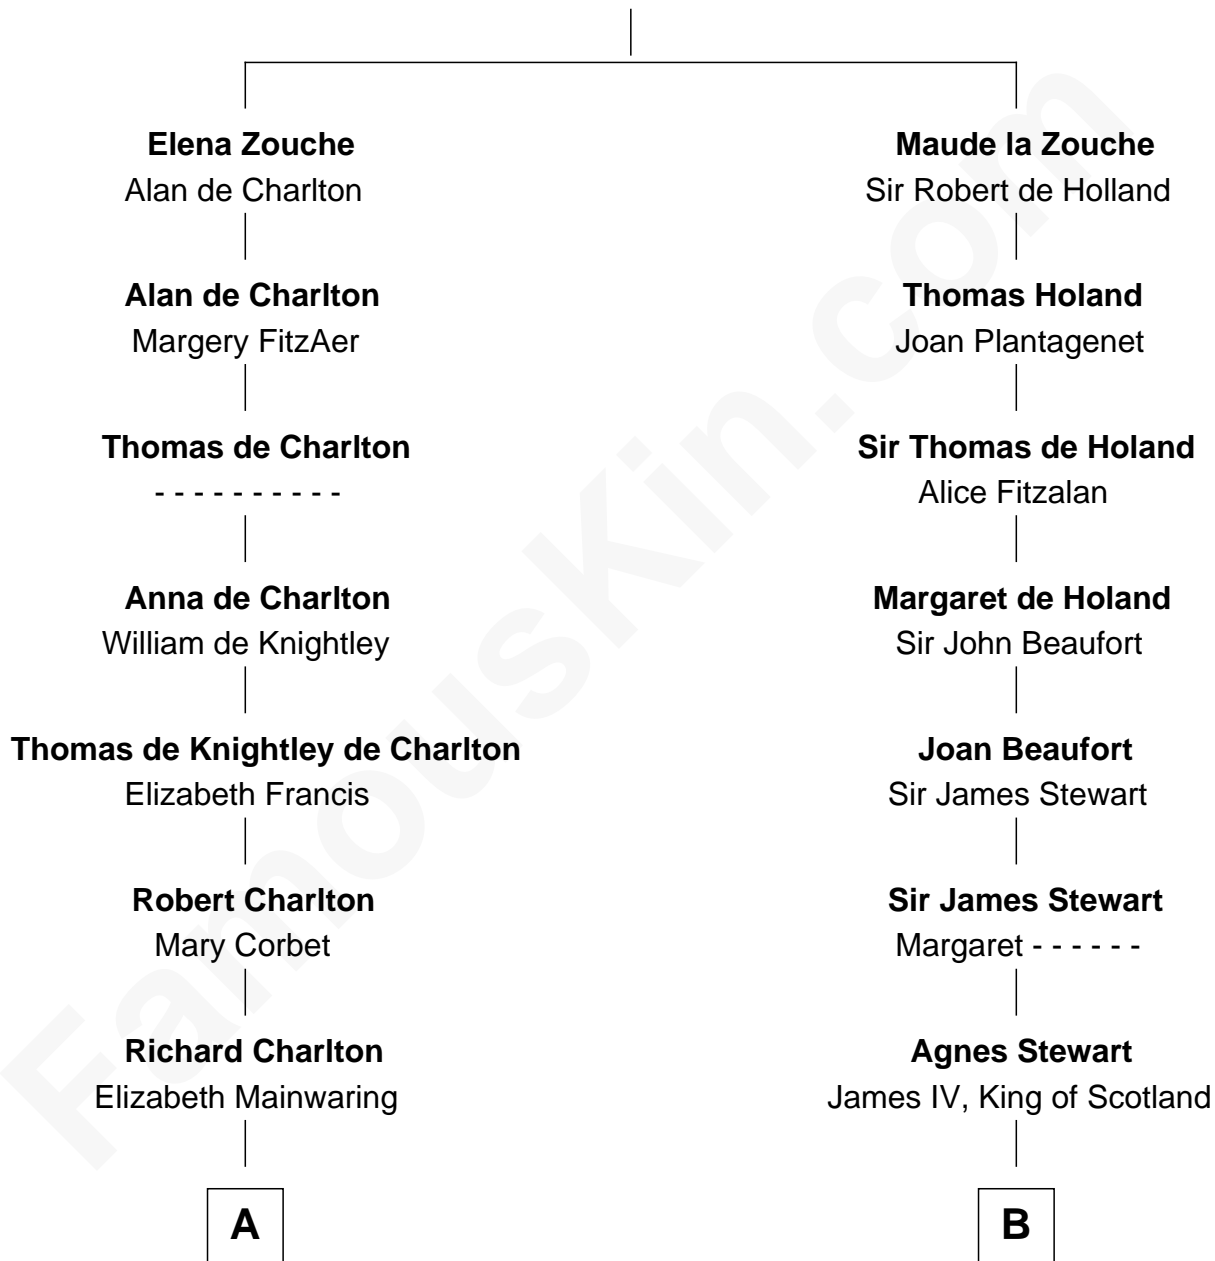

FamousKin.com Relationship Chart of

Bette Davis

Movie Actress

21st cousin of

Howard Dean

79th Governor of Vermont

Sir Alan la Zouche

Eleanor de Segrave

C

Benjamin W. Bailey

Latta Hopkins

Harriet Jane Bailey

Charles Otis Thompson

Harriet Eugenia Thompson

William Aaron Favor

Ruth Augusta Favor