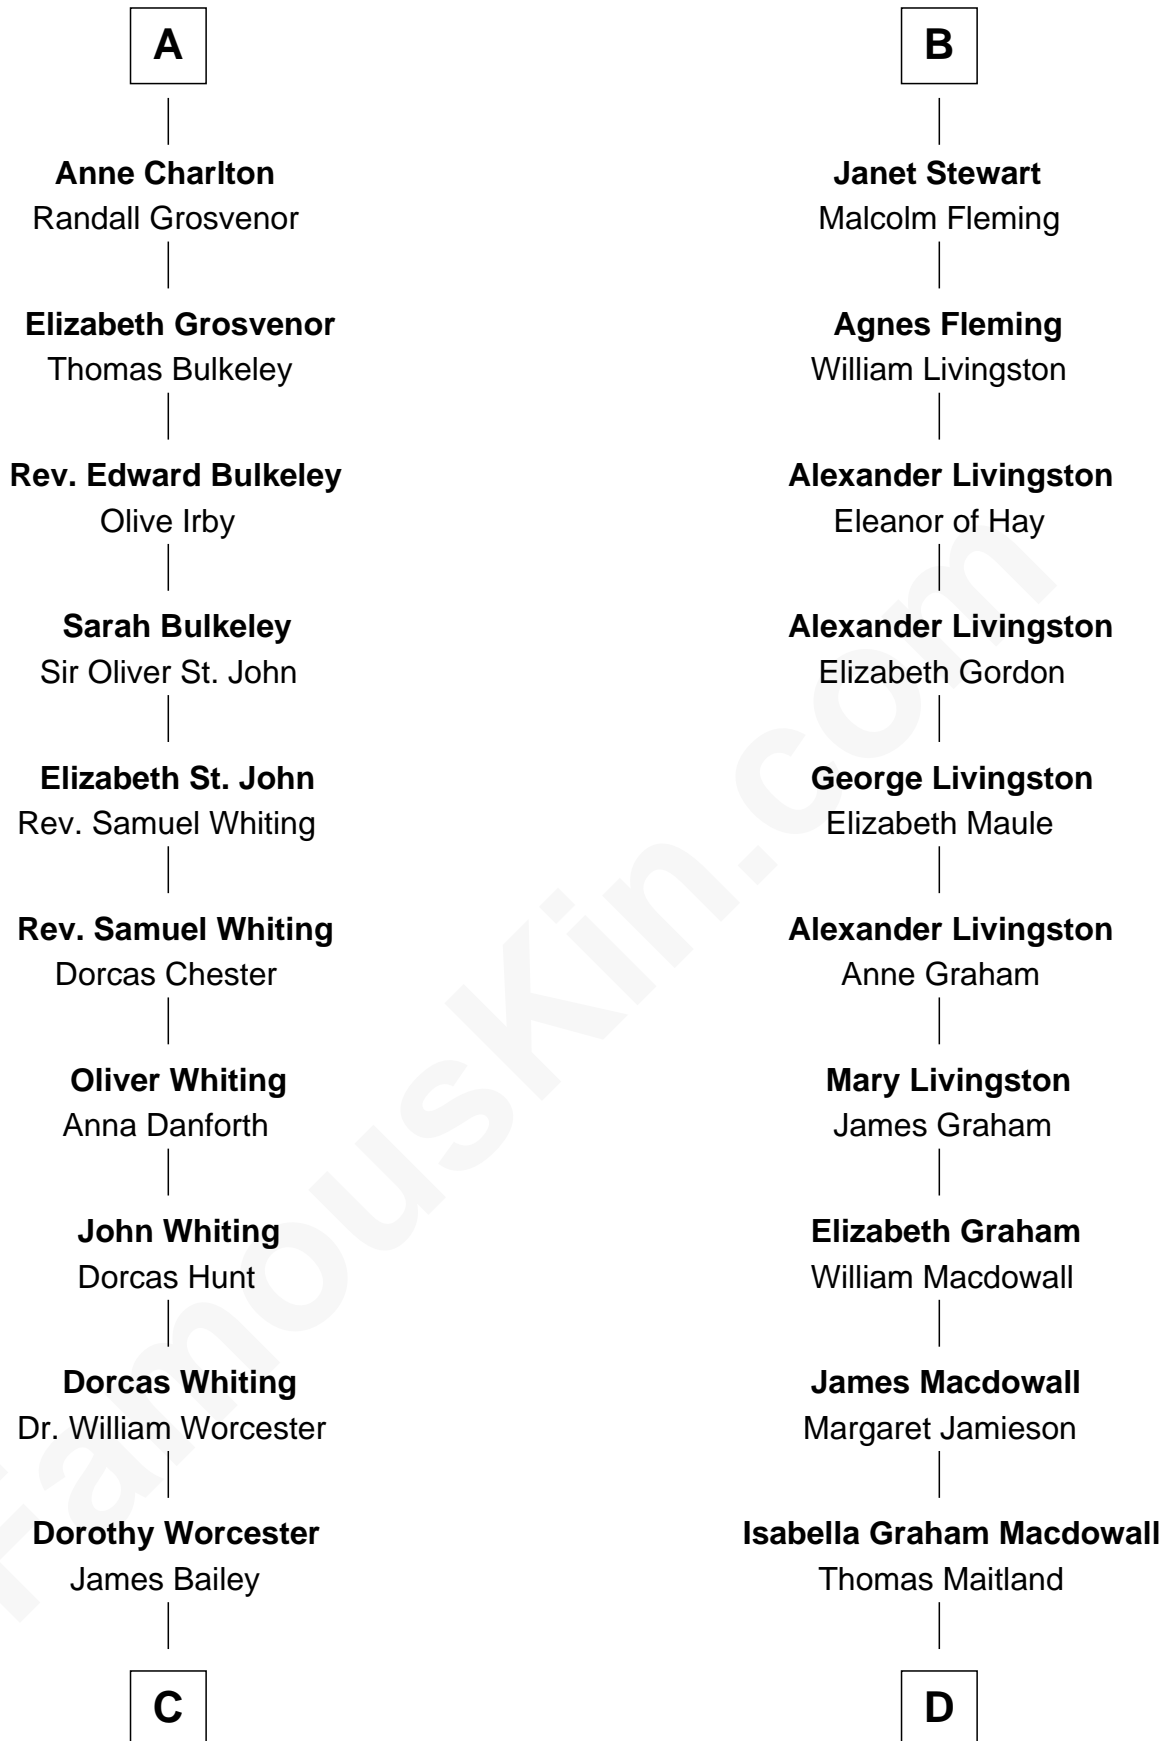

FamousKin.com Relationship Chart of

Bette Davis

Movie Actress

21st cousin of

Howard Dean

79th Governor of Vermont

Sir Alan la Zouche

Eleanor de Segrave

C

Benjamin W. Bailey

Latta Hopkins

Harriet Jane Bailey

Charles Otis Thompson

Harriet Eugenia Thompson

William Aaron Favor

Ruth Augusta Favor