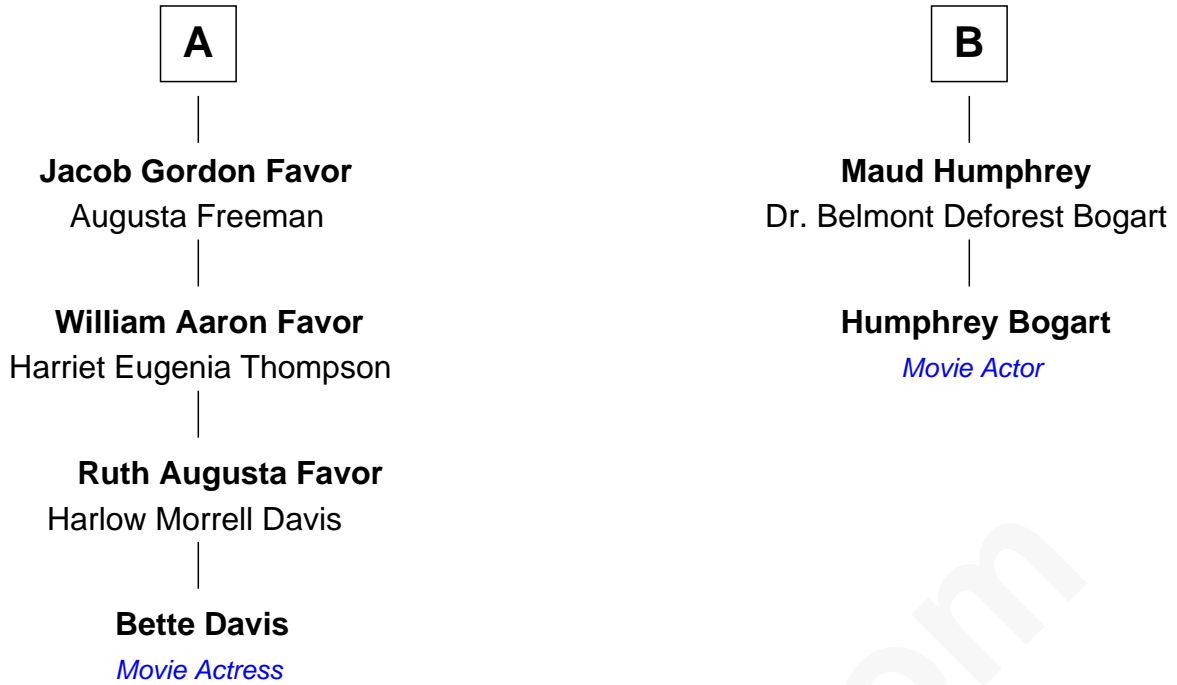

FamousKin.com Relationship Chart of

Bette Davis

Movie Actress

8th cousin 2 times removed of

Humphrey Bogart

Movie Actor

John Perkins

Judith Gater

Judith Bagley

Cutting Favor

Aaron Favor

Ruth Sanborn

Cutting Favor

Hannah Gordon

A

Jacob Perkins

Elizabeth Whipple

Joseph Perkins

Martha Morgan

John Perkins

Elizabeth Bushnell

John Perkins

Bethiah Baker

Dyer Perkins

Charlotte Sophia Woodbridge

Elizabeth Rogers Perkins

Harvey Humphrey

John Perkins Humphrey

Frances Dewey Churchill

B

FamousKin.com