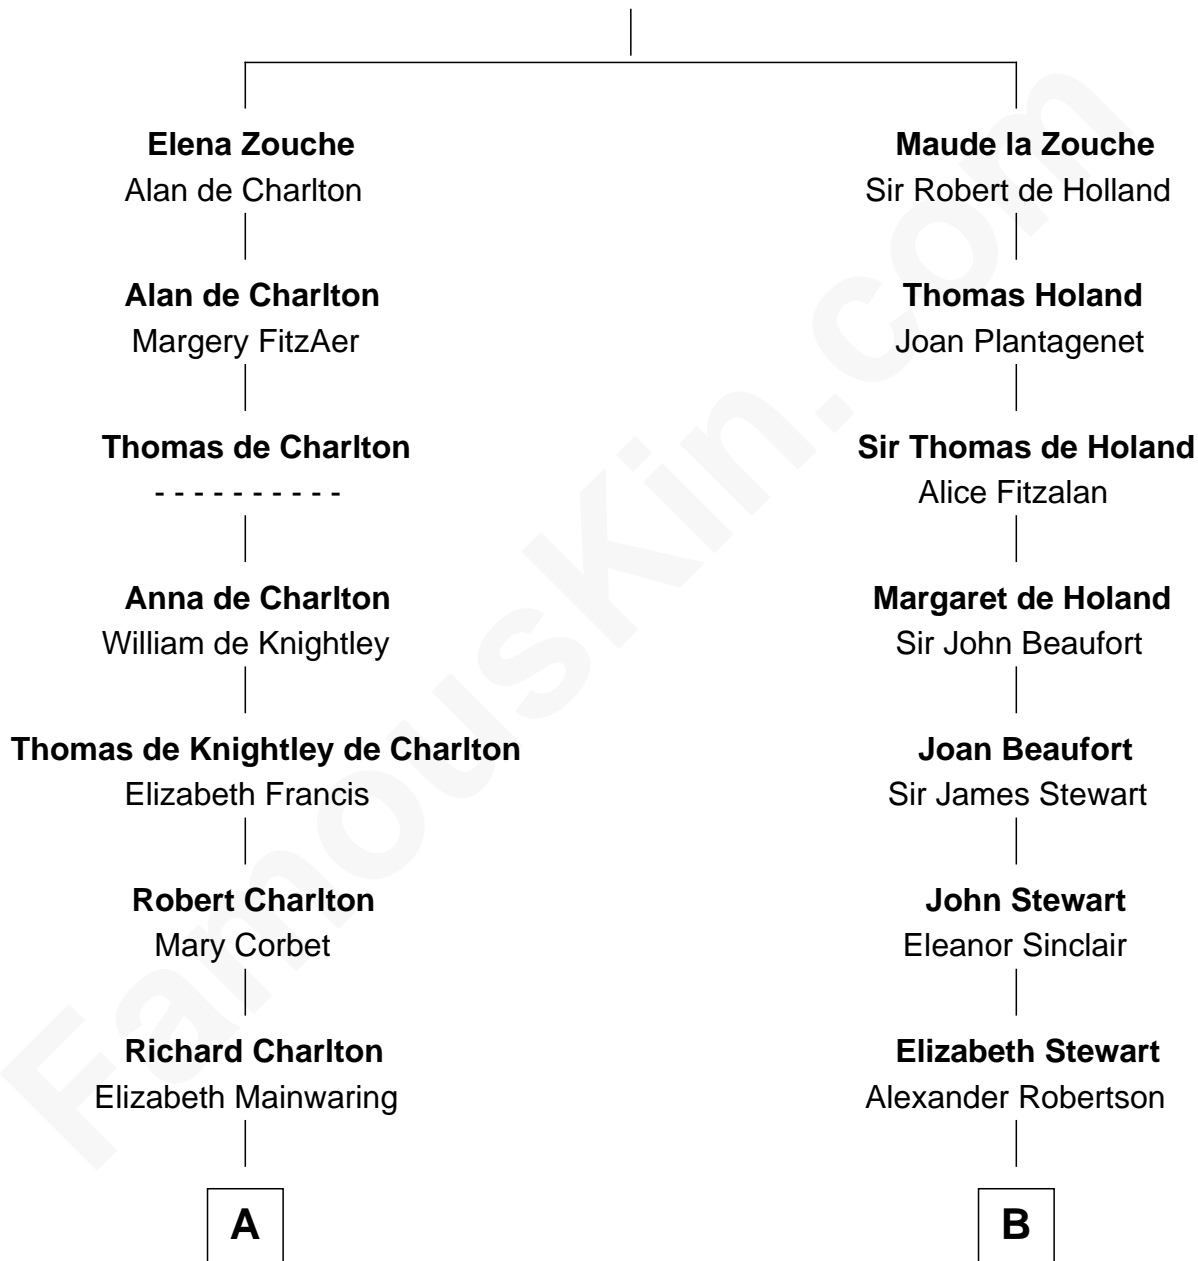

# FamousKin.com Relationship Chart of

**Bette Davis**

*Movie Actress*

13th cousin 8 times removed of

**Patrick Henry**

*1st and 6th Governor of Virginia*

**Sir Alan la Zouche**

Eleanor de Segrave

**C**

**Benjamin W. Bailey**

Latta Hopkins

**Harriet Jane Bailey**

Charles Otis Thompson

**Harriet Eugenia Thompson**

William Aaron Favor

**Ruth Augusta Favor**