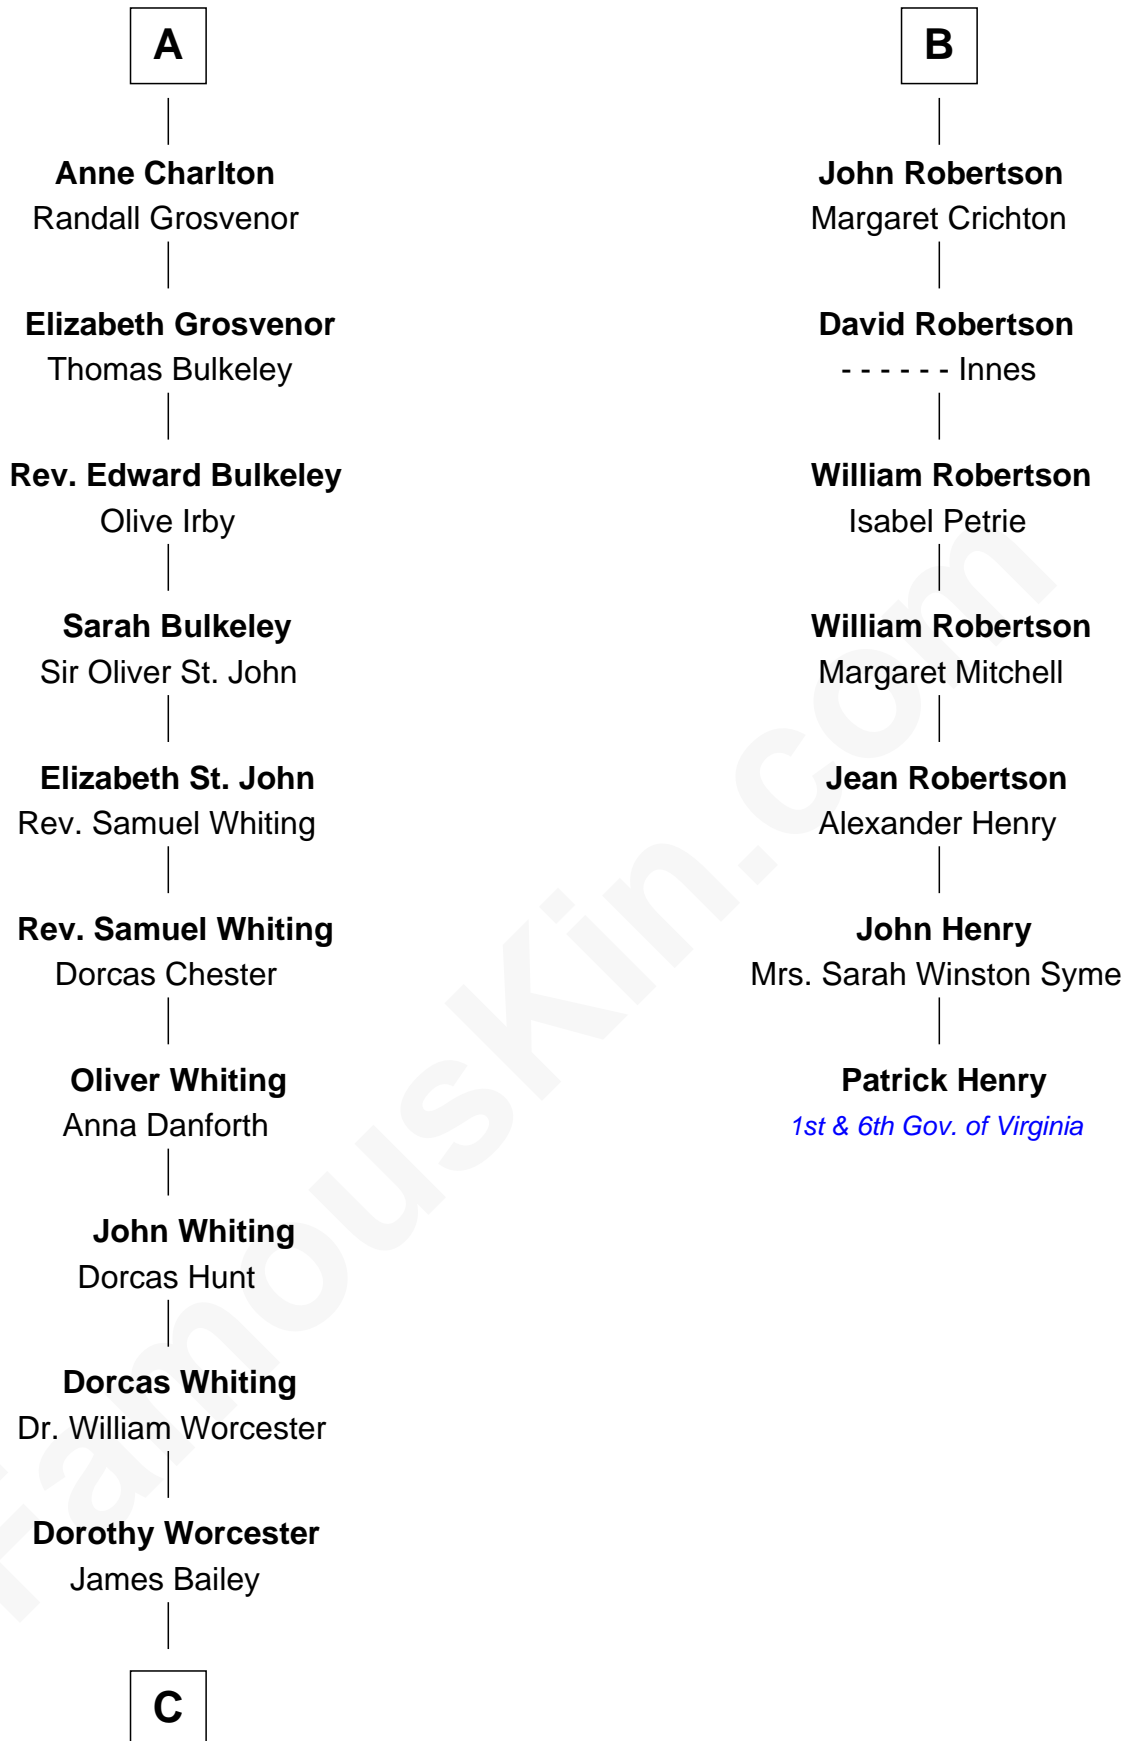

# FamousKin.com Relationship Chart of

**Bette Davis**

*Movie Actress*

13th cousin 8 times removed of

**Patrick Henry**

*1st and 6th Governor of Virginia*

**Sir Alan la Zouche**

Eleanor de Segrave

**C**

**Benjamin W. Bailey**

Latta Hopkins

**Harriet Jane Bailey**

Charles Otis Thompson

**Harriet Eugenia Thompson**

William Aaron Favor

**Ruth Augusta Favor**