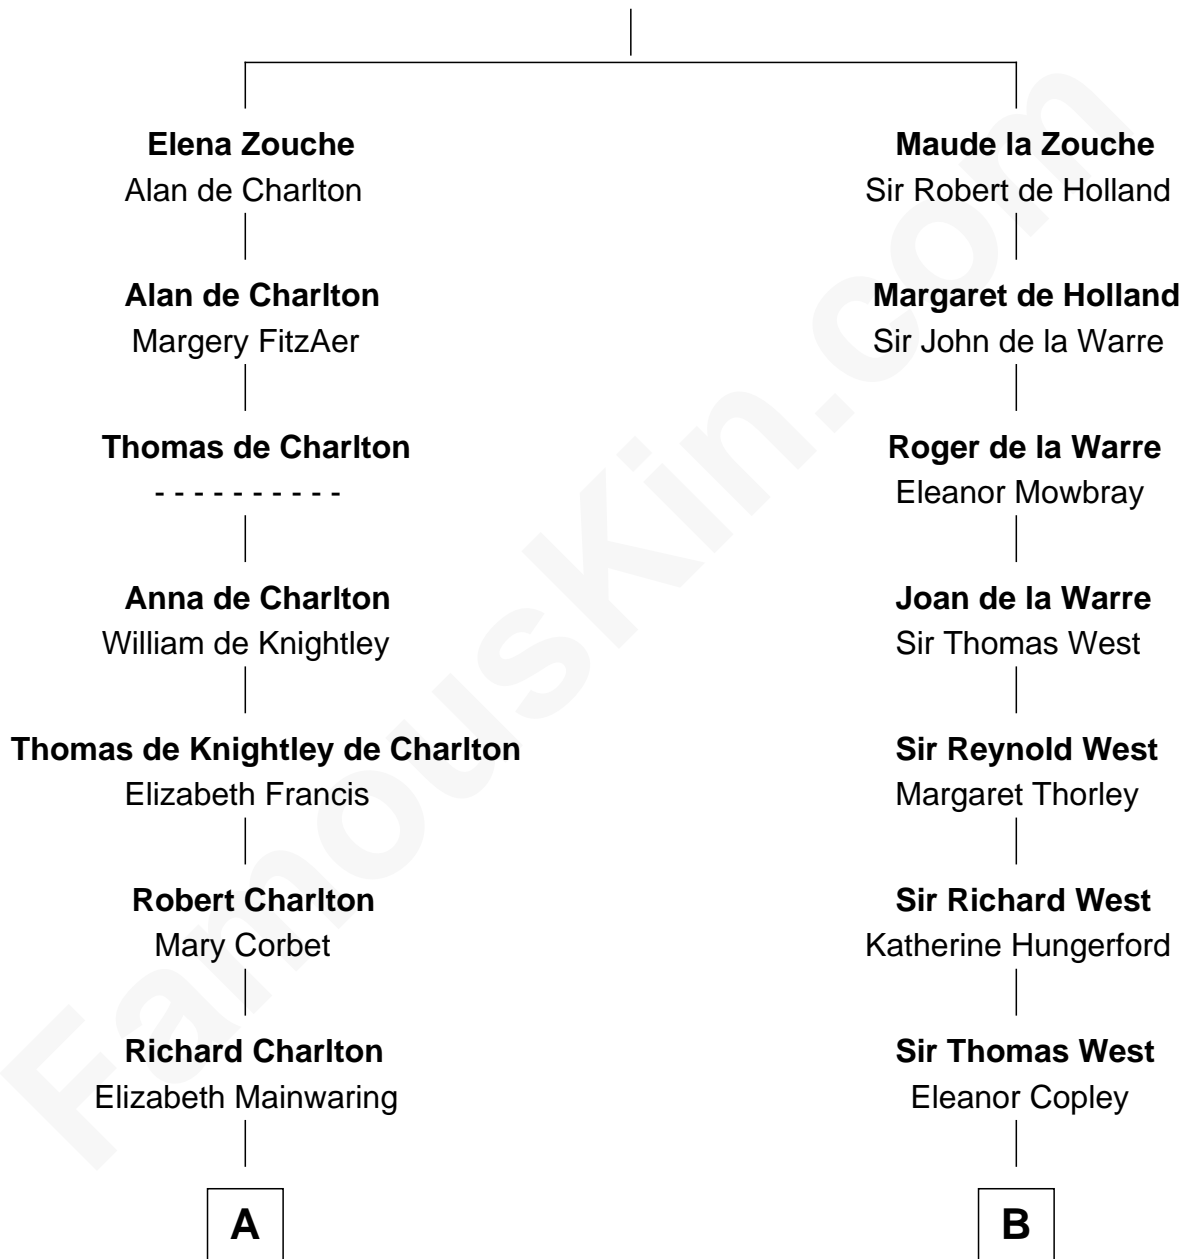

FamousKin.com Relationship Chart of

Bette Davis

Movie Actress

20th cousin 1 time removed of

Ray Bradbury

Author of The Martian Chronicles

Sir Alan la Zouche

Eleanor de Segrave

C

Benjamin W. Bailey

Latta Hopkins

Harriet Jane Bailey

Charles Otis Thompson

Harriet Eugenia Thompson

William Aaron Favor

Ruth Augusta Favor