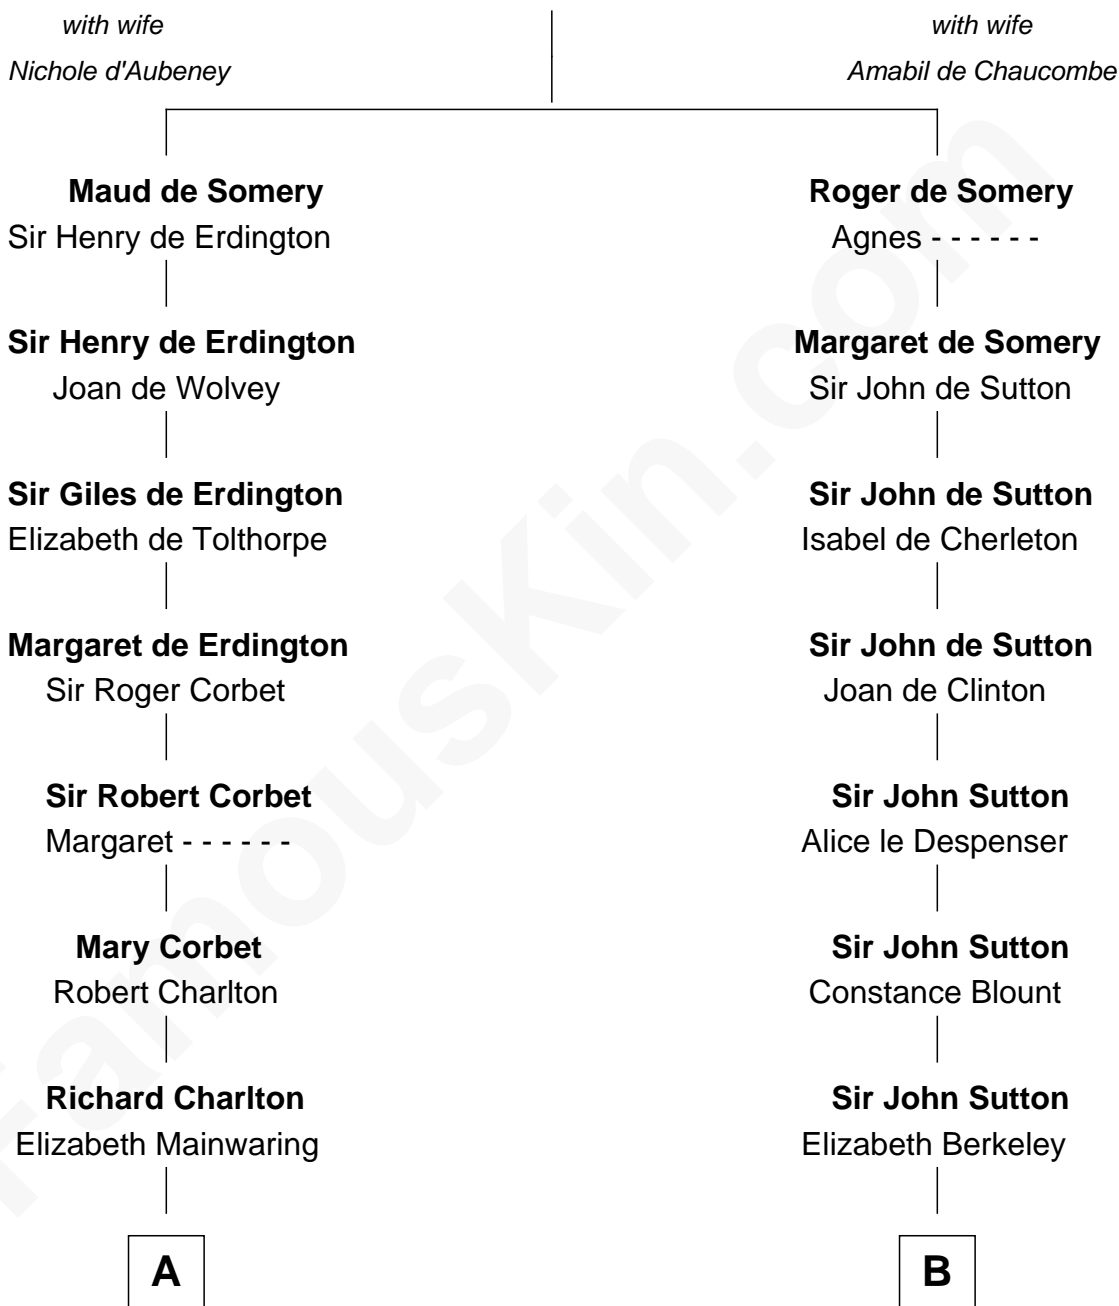

# FamousKin.com Relationship Chart of

**Bette Davis**

*Movie Actress*

17th cousin 4 times removed of

**John Langdon**

*Signer of the U.S. Constitution*

## Sir Roger de Somery

**C**

**Benjamin W. Bailey**

Latta Hopkins

**Harriet Jane Bailey**

Charles Otis Thompson

**Harriet Eugenia Thompson**

William Aaron Favor