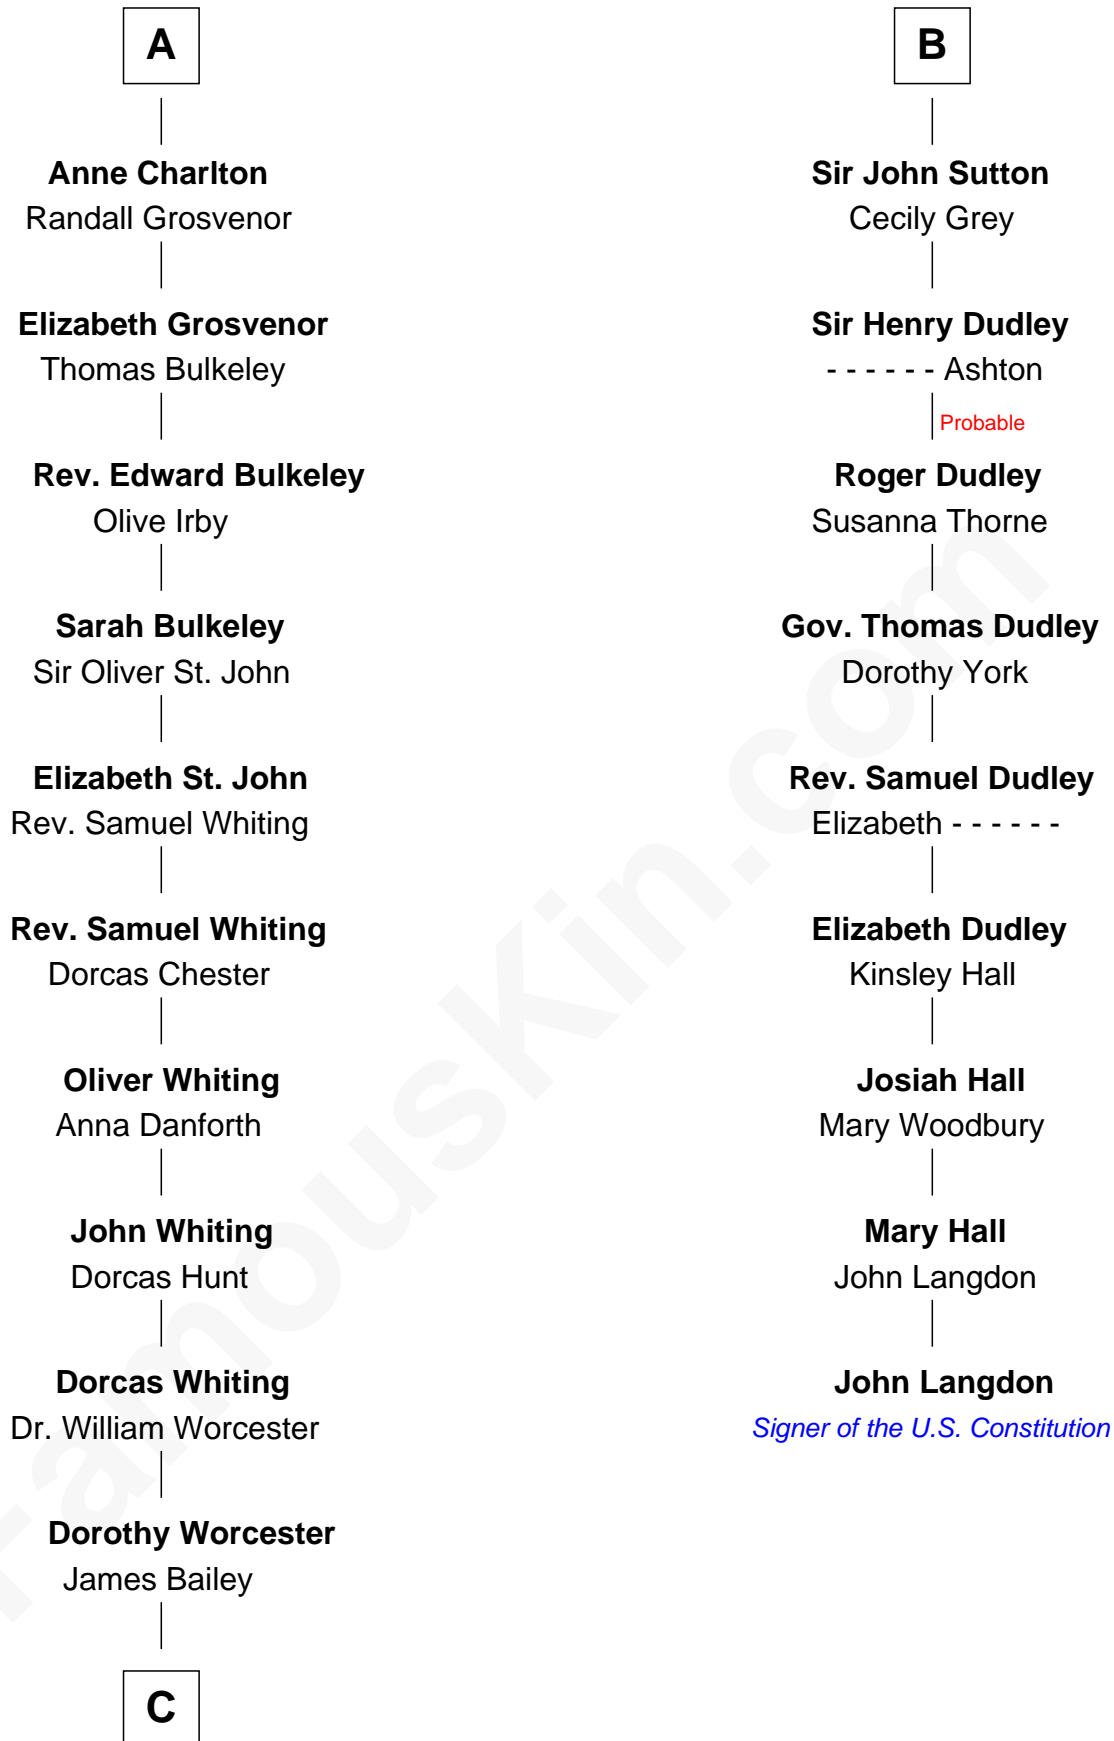

FamousKin.com Relationship Chart of

Bette Davis

Movie Actress

15th cousin 6 times removed of

John Langdon

Signer of the U.S. Constitution

Sir Alan la Zouche

Eleanor de Segrave

C

Benjamin W. Bailey

Latta Hopkins

Harriet Jane Bailey

Charles Otis Thompson

Harriet Eugenia Thompson

William Aaron Favor

Ruth Augusta Favor