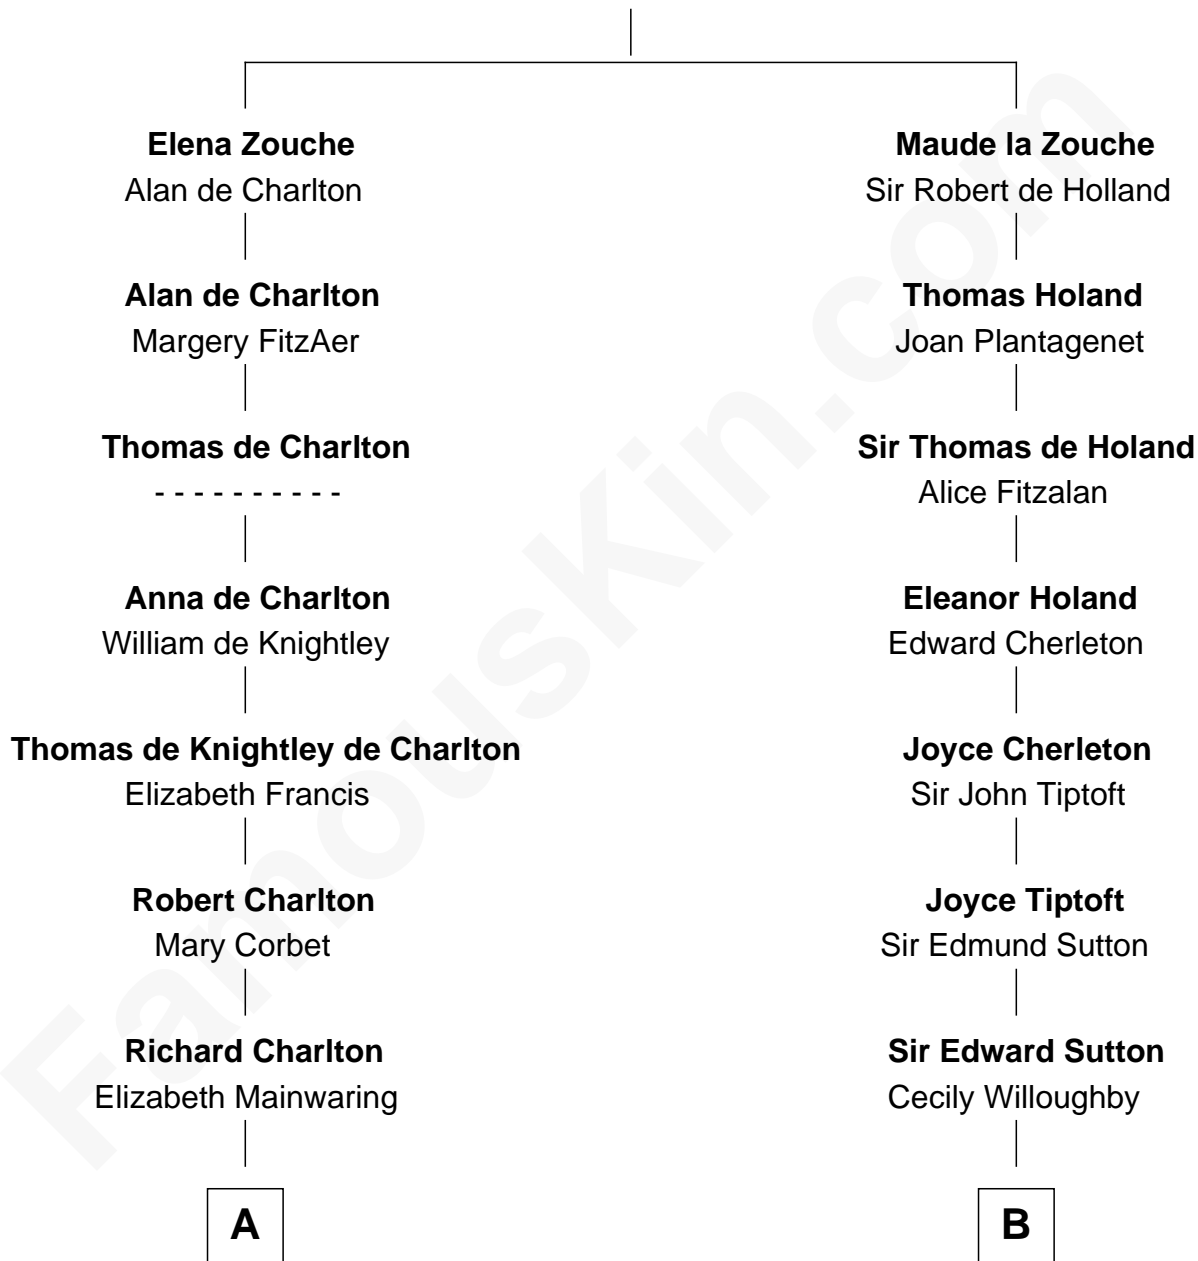

FamousKin.com Relationship Chart of

Bette Davis

Movie Actress

15th cousin 6 times removed of

John Langdon

Signer of the U.S. Constitution

Sir Alan la Zouche

Eleanor de Segrave

C

Benjamin W. Bailey

Latta Hopkins

Harriet Jane Bailey

Charles Otis Thompson

Harriet Eugenia Thompson

William Aaron Favor

Ruth Augusta Favor