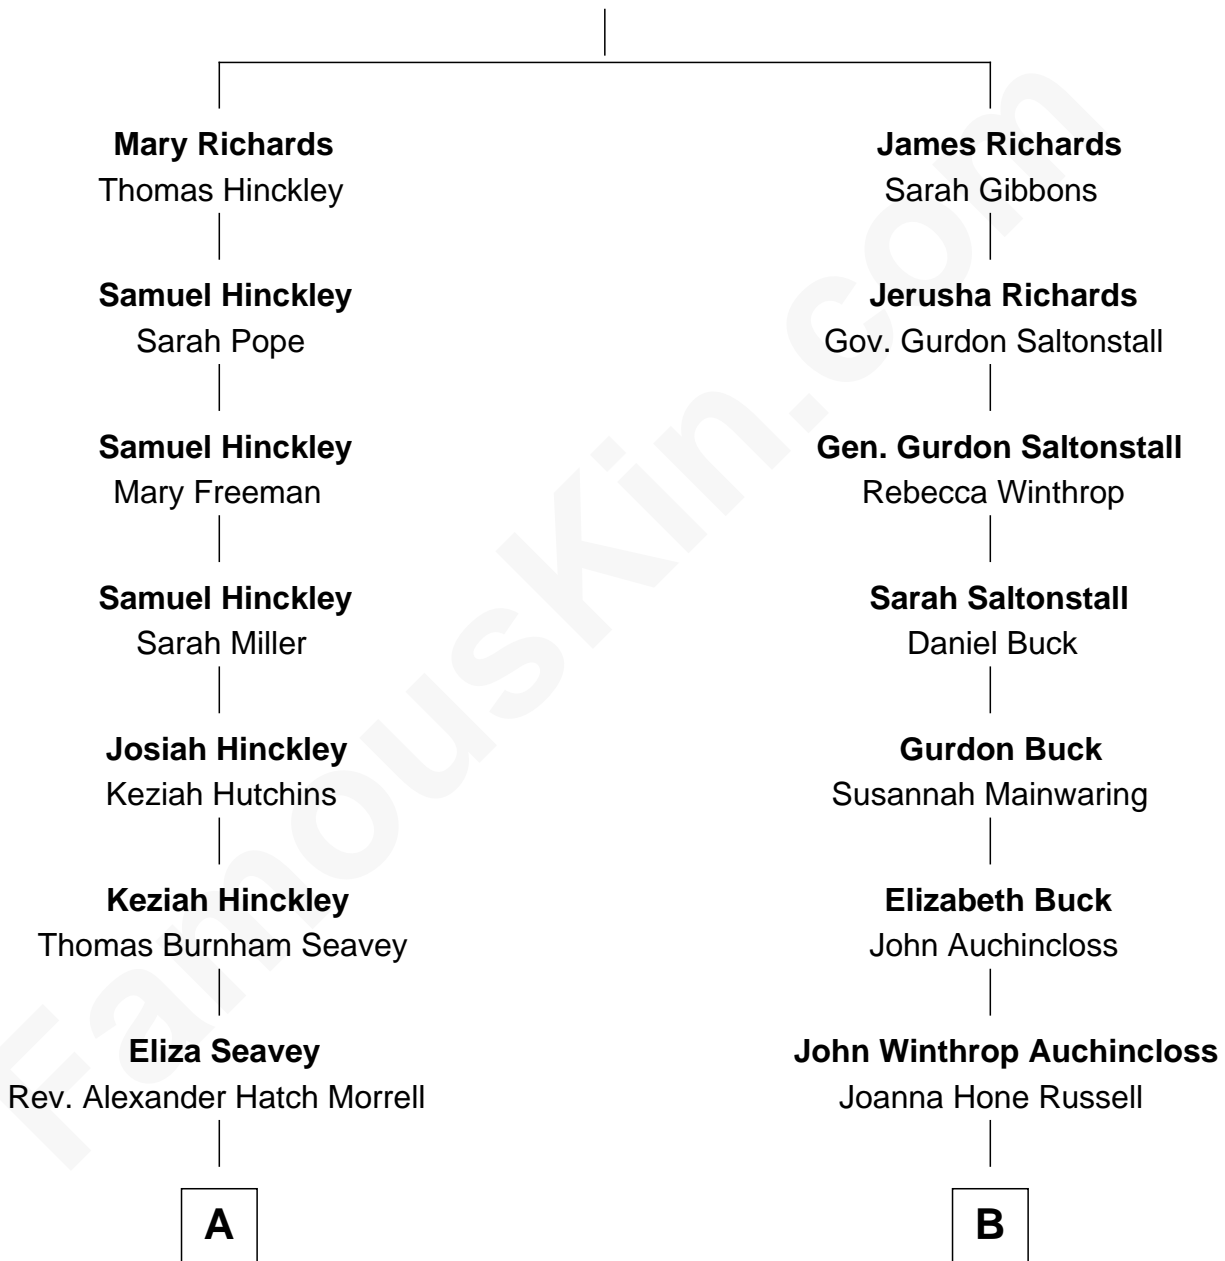

# FamousKin.com Relationship Chart of

**Bette Davis**

*Movie Actress*

8th cousin 1 time removed of

**Louis Auchincloss**

*Author*

**Thomas Richards**

Welthian - - - - -

**A**

**Eliza Jane Morrell**  
Edward Elwell Davis

**Harlow Morrell Davis**  
Ruth Augusta Favor

**Bette Davis**  
*Movie Actress*

**B**

**Joseph Howland Auchincloss**  
Priscilla Dixon Stanton

**Louis Auchincloss**  
*Author*