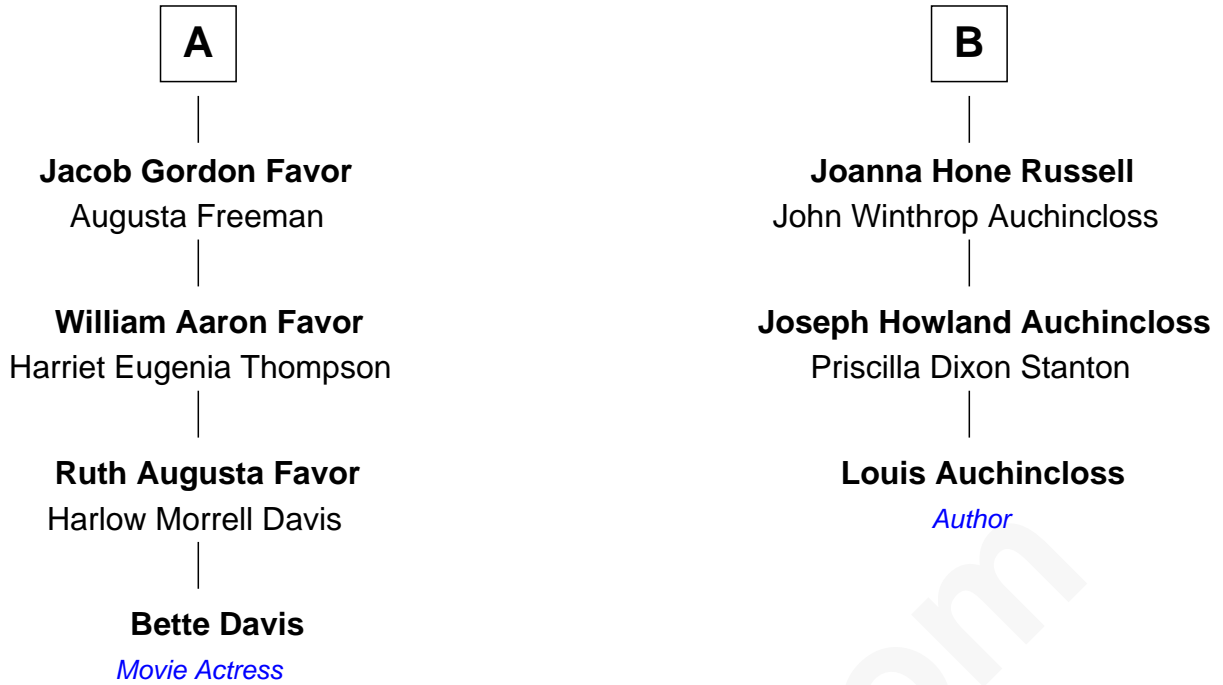

# FamousKin.com Relationship Chart of

**Bette Davis**

*Movie Actress*

9th cousin 1 time removed of

**Louis Auchincloss**

*Author*

**John Perkins**

Judith Gater

**Judith Bagley**

Cutting Favor

**Aaron Favor**

Ruth Sanborn

**Cutting Favor**

Hannah Gordon

**A**

**Jacob Perkins**

Elizabeth Whipple

**Jabez Perkins**

Hannah Lathrop

**Hannah Perkins**

Joshua Huntington

**Lydia Huntington**

Ephriam Bill

**Lydia Bill**

Joseph Howland

**Samuel Shaw Howland**

Joanna Esther Hone

**Caroline Howland**

Charles Handy Russell

**B**

FamousKin.com