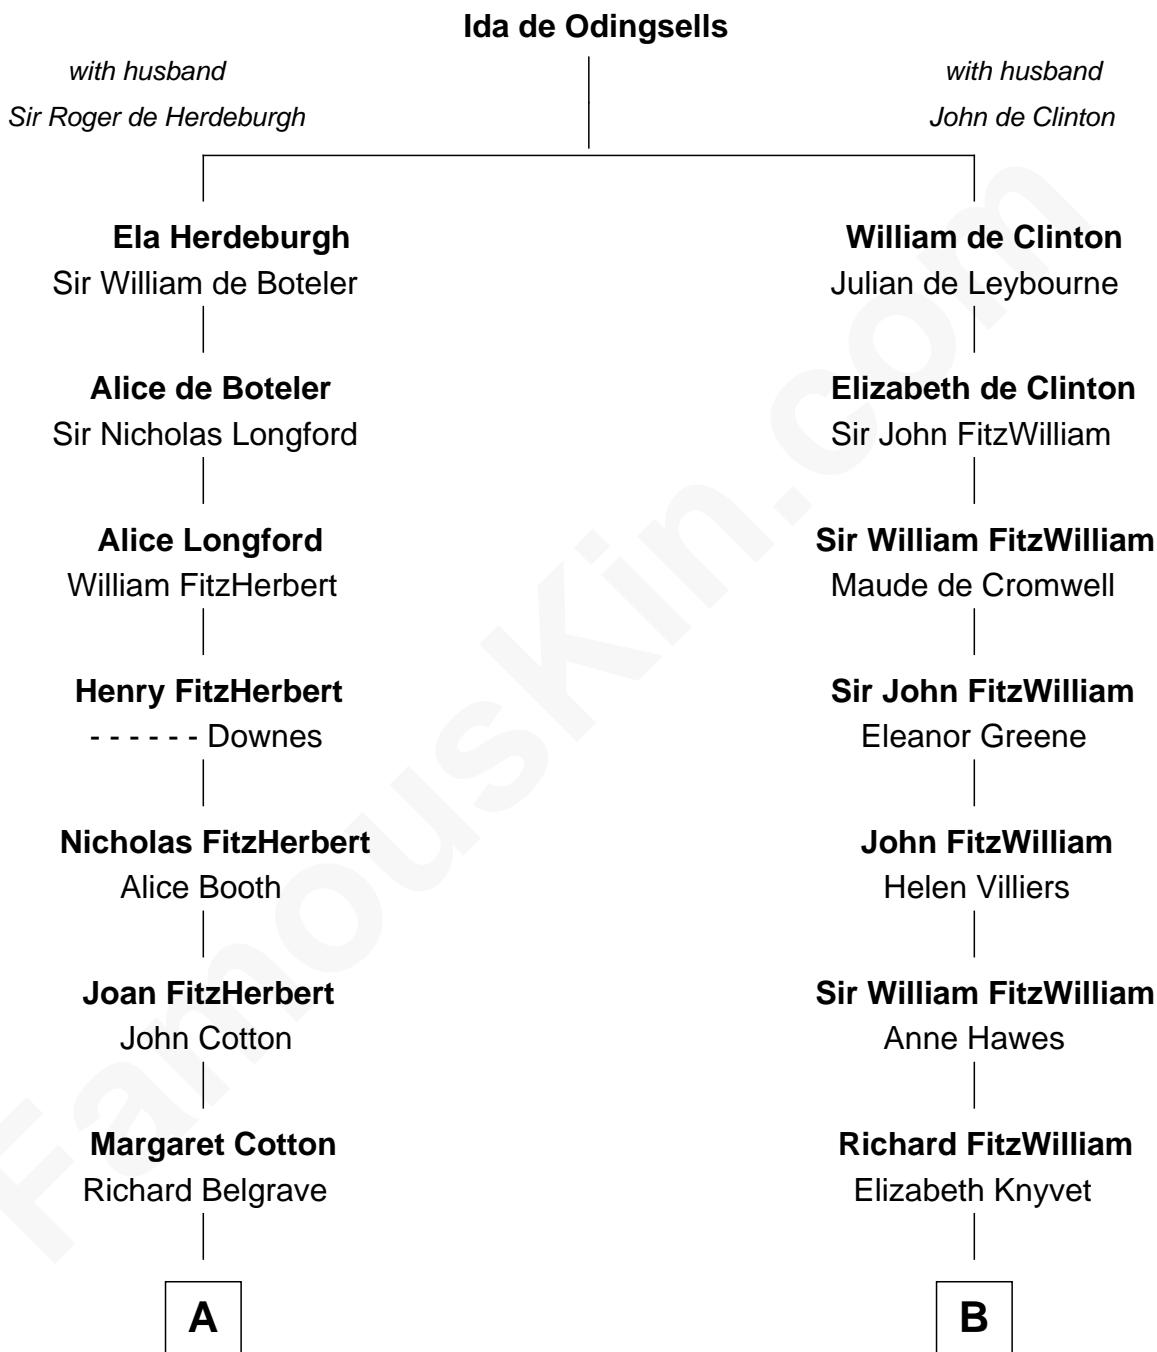

FamousKin.com Relationship Chart of

Bette Davis

Movie Actress

15th cousin 6 times removed of

John Quincy Adams

6th U.S. President

C

—
Benjamin W. Bailey

Latta Hopkins

—
Harriet Jane Bailey

Charles Otis Thompson

—
Harriet Eugenia Thompson

William Aaron Favor

—
Ruth Augusta Favor

Harlow Morrell Davis

—
Bette Davis