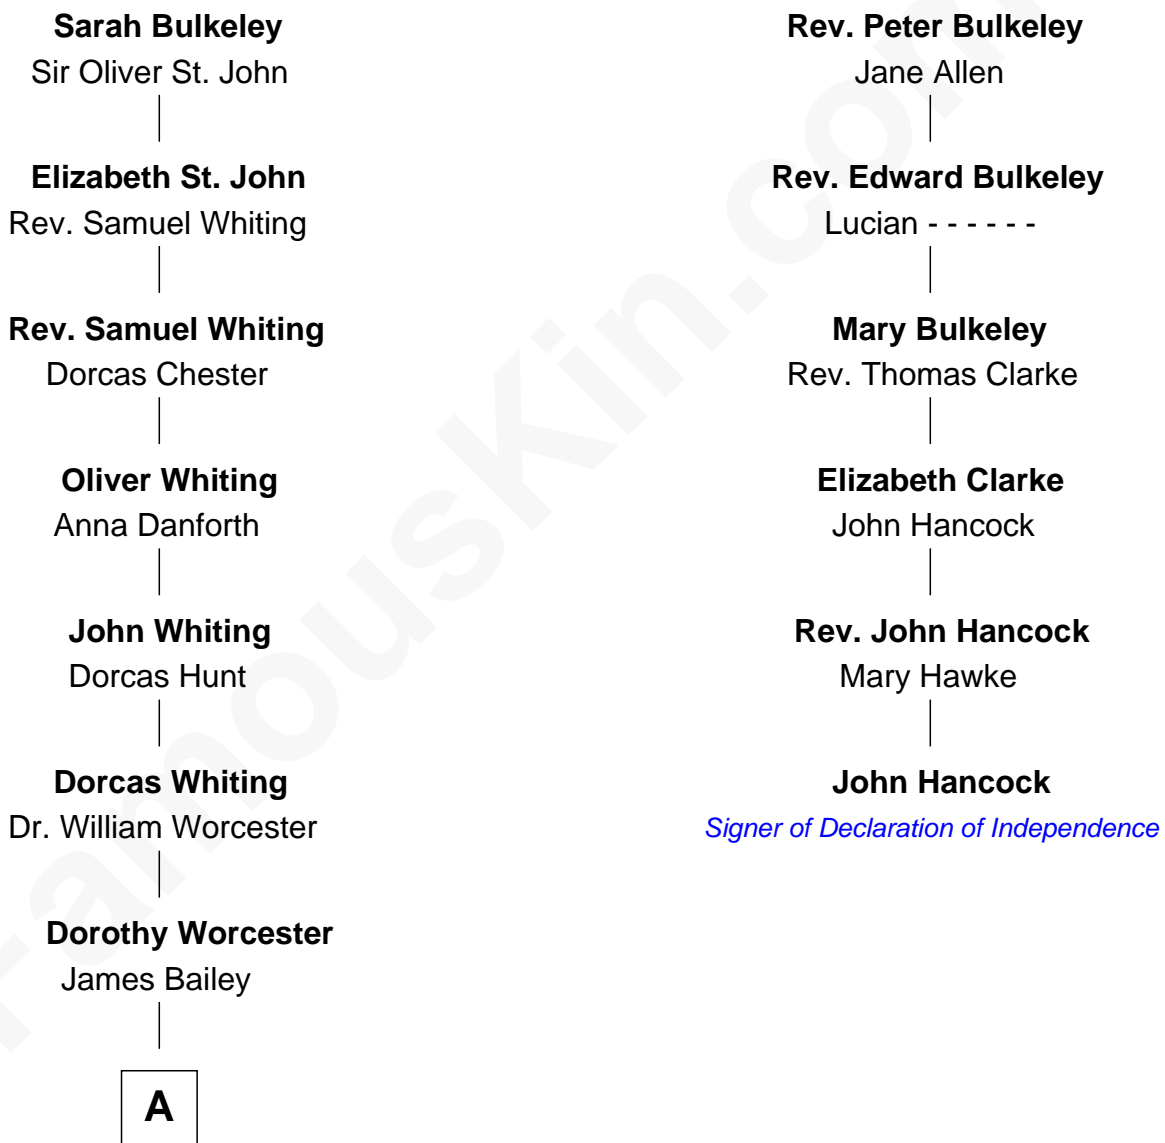

# FamousKin.com Relationship Chart of

**Bette Davis**

*Movie Actress*

5th cousin 6 times removed of

**John Hancock**

*Signer of the Declaration of Independence*

**Rev. Edward Bulkeley**

Olive Irby

**A**

—  
**Benjamin W. Bailey**

Latta Hopkins

—  
**Harriet Jane Bailey**

Charles Otis Thompson

—  
**Harriet Eugenia Thompson**

William Aaron Favor

—  
**Ruth Augusta Favor**