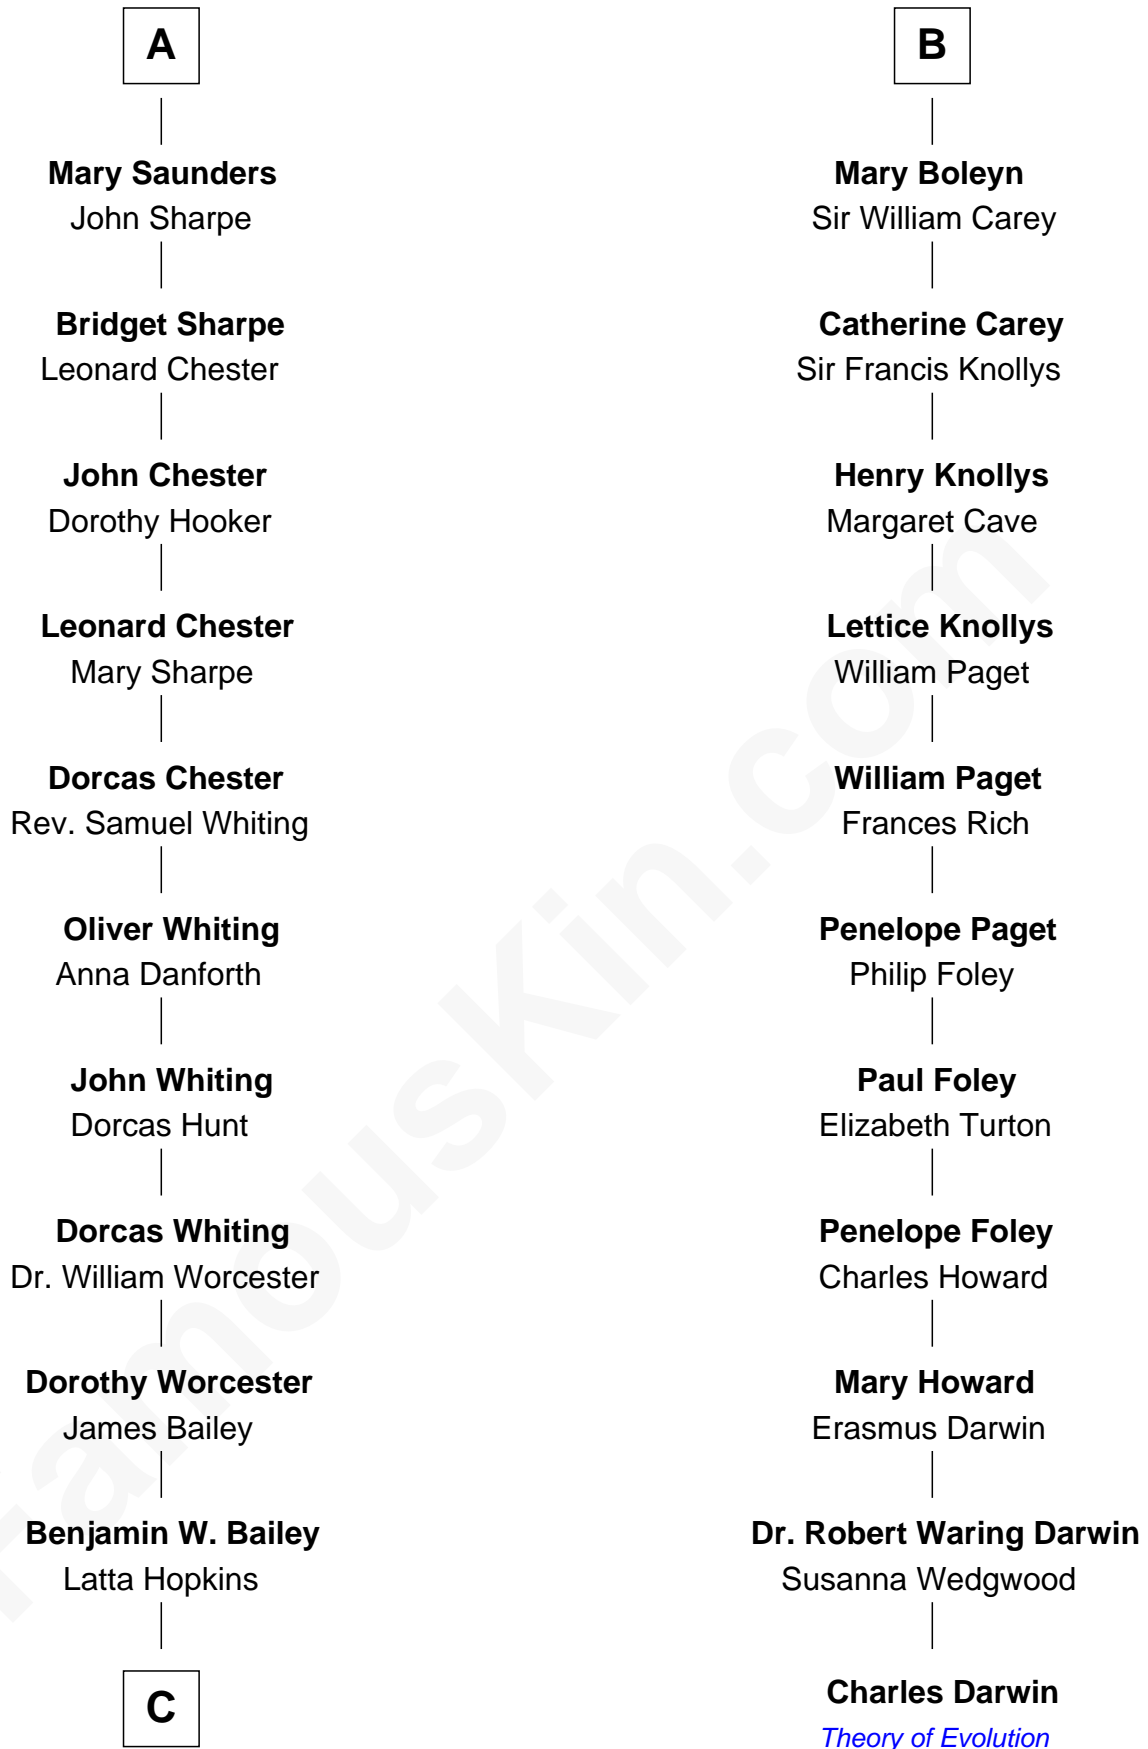

FamousKin.com Relationship Chart of

Bette Davis

Movie Actress

17th cousin 3 times removed of

Charles Darwin

Theory of Evolution

Sir William de Boteler

Ela Herdeburgh

Alice de Boteler
Sir Nicholas Longford

Alice Longford
William FitzHerbert

Henry FitzHerbert
----- Downes

Nicholas FitzHerbert
Alice Booth

Joan FitzHerbert
John Cotton

Margaret Cotton
Richard Belgrave

Dorothy Belgrave
William Saunders

A

Ankaret le Boteler
John le Strange

Eleanor le Strange
Sir Reynold de Grey

Ida Grey
John Cokayne

Elizabeth Cokayne
Sir Laurence Cheney

Elizabeth Cheney
Sir Frederick Tilney

Elizabeth Tilney
Sir Thomas Howard

Elizabeth Howard
Thomas Boleyn

B

C

Harriet Jane Bailey
Charles Otis Thompson

Harriet Eugenia Thompson
William Aaron Favor

Ruth Augusta Favor
Harlow Morrell Davis

Bette Davis
Movie Actress

FamousKin.com