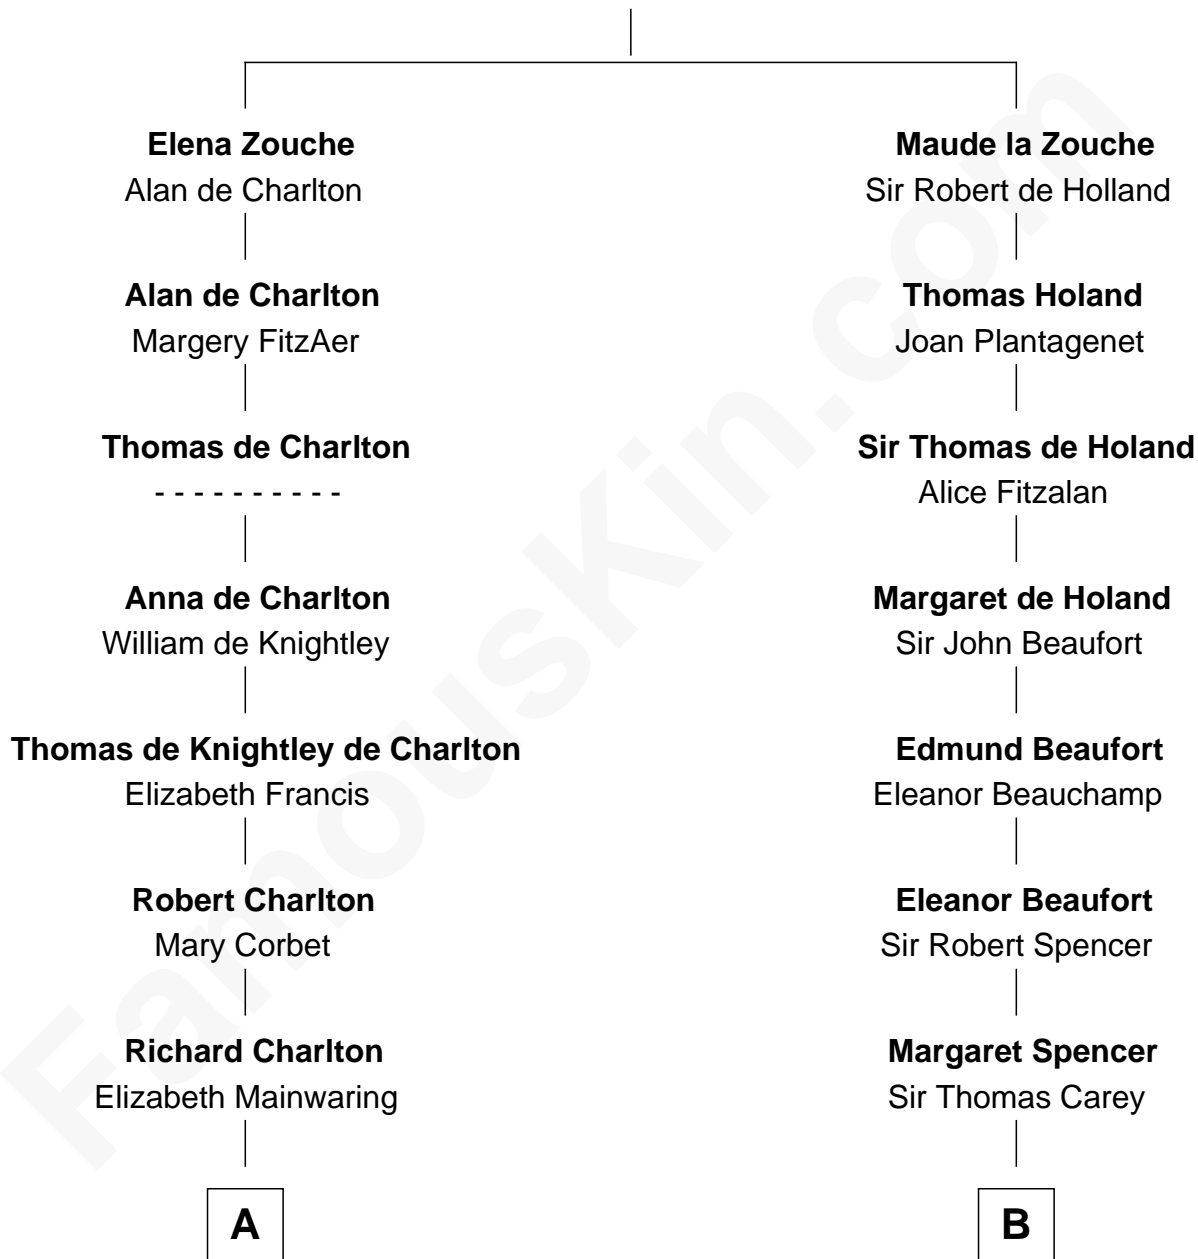

# FamousKin.com Relationship Chart of

**Bette Davis**

*Movie Actress*

17th cousin 4 times removed of

**Charles Darwin**

*Theory of Evolution*

**Sir Alan la Zouche**

Eleanor de Segrave

**C**

**Benjamin W. Bailey**

Latta Hopkins

**Harriet Jane Bailey**

Charles Otis Thompson

**Harriet Eugenia Thompson**

William Aaron Favor

**Ruth Augusta Favor**