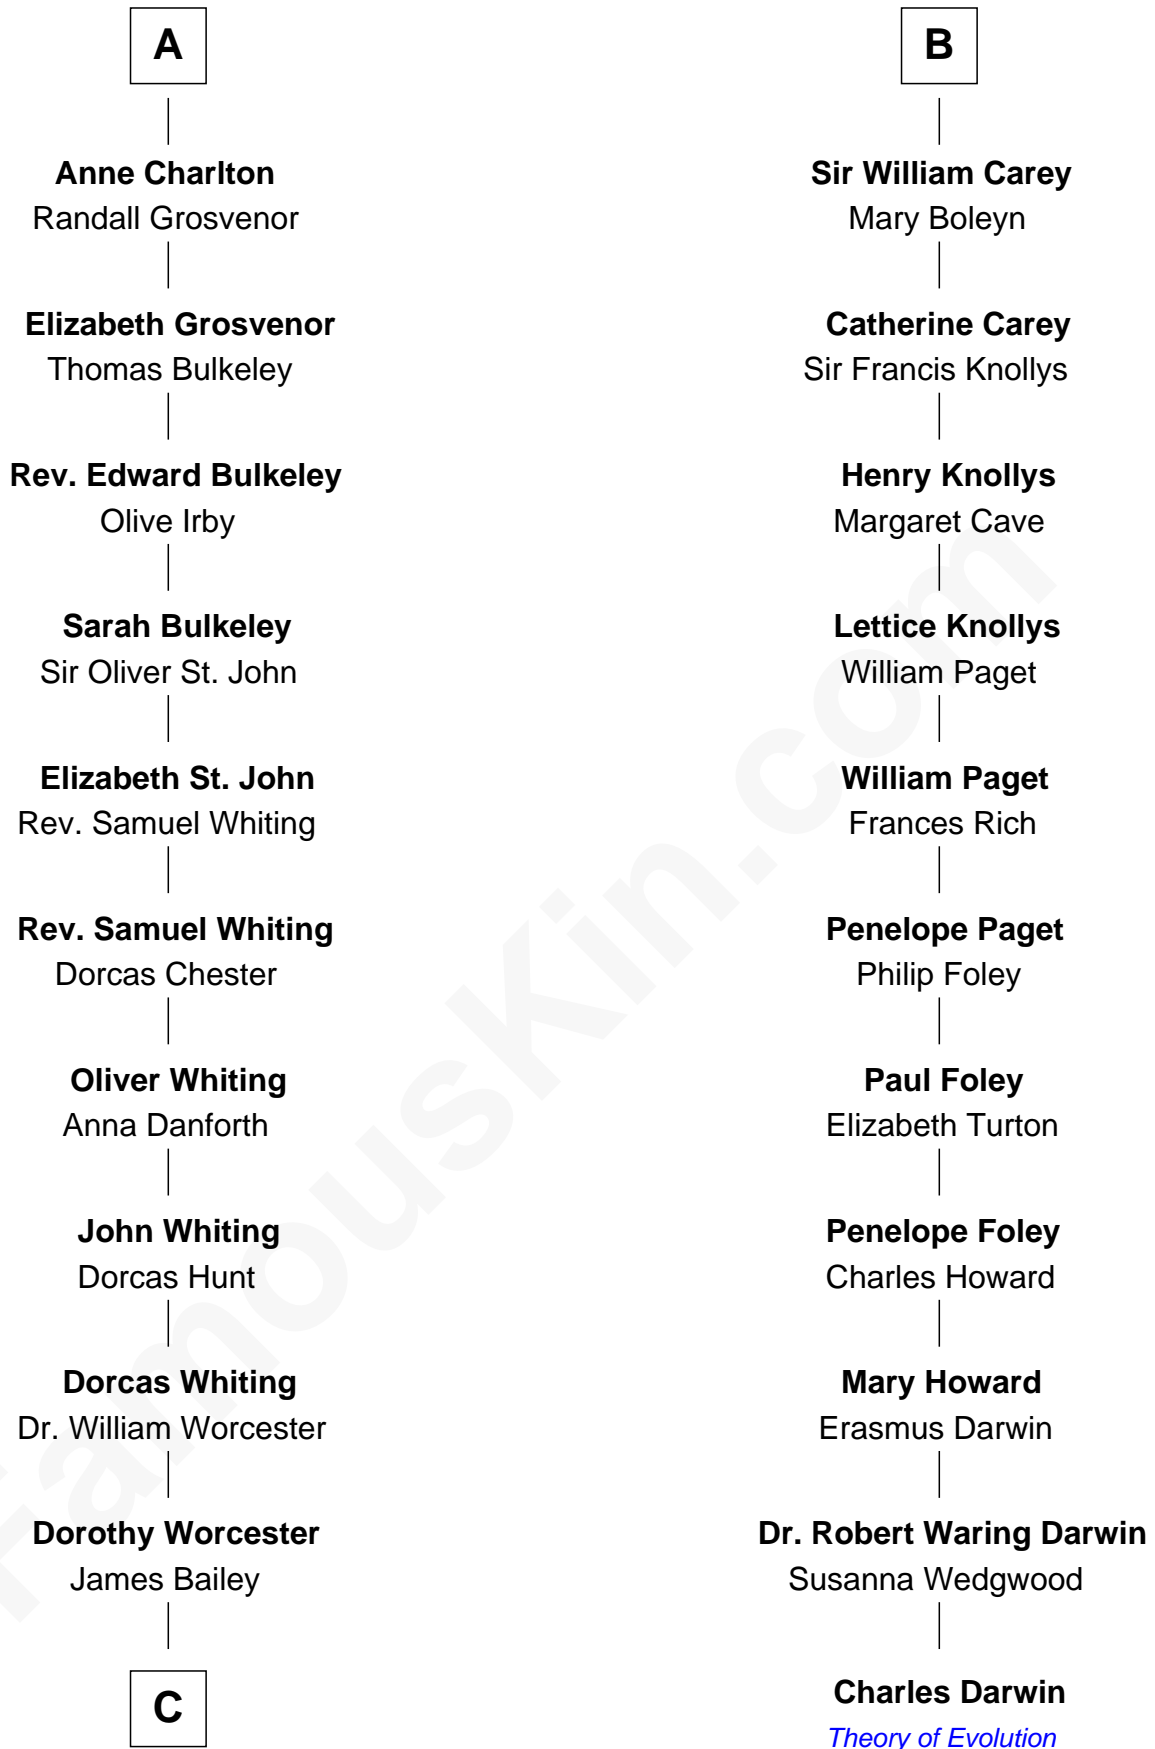

# FamousKin.com Relationship Chart of

**Bette Davis**

*Movie Actress*

17th cousin 4 times removed of

**Charles Darwin**

*Theory of Evolution*

**Sir Alan la Zouche**

Eleanor de Segrave

**C**

**Benjamin W. Bailey**

Latta Hopkins

**Harriet Jane Bailey**

Charles Otis Thompson

**Harriet Eugenia Thompson**

William Aaron Favor

**Ruth Augusta Favor**