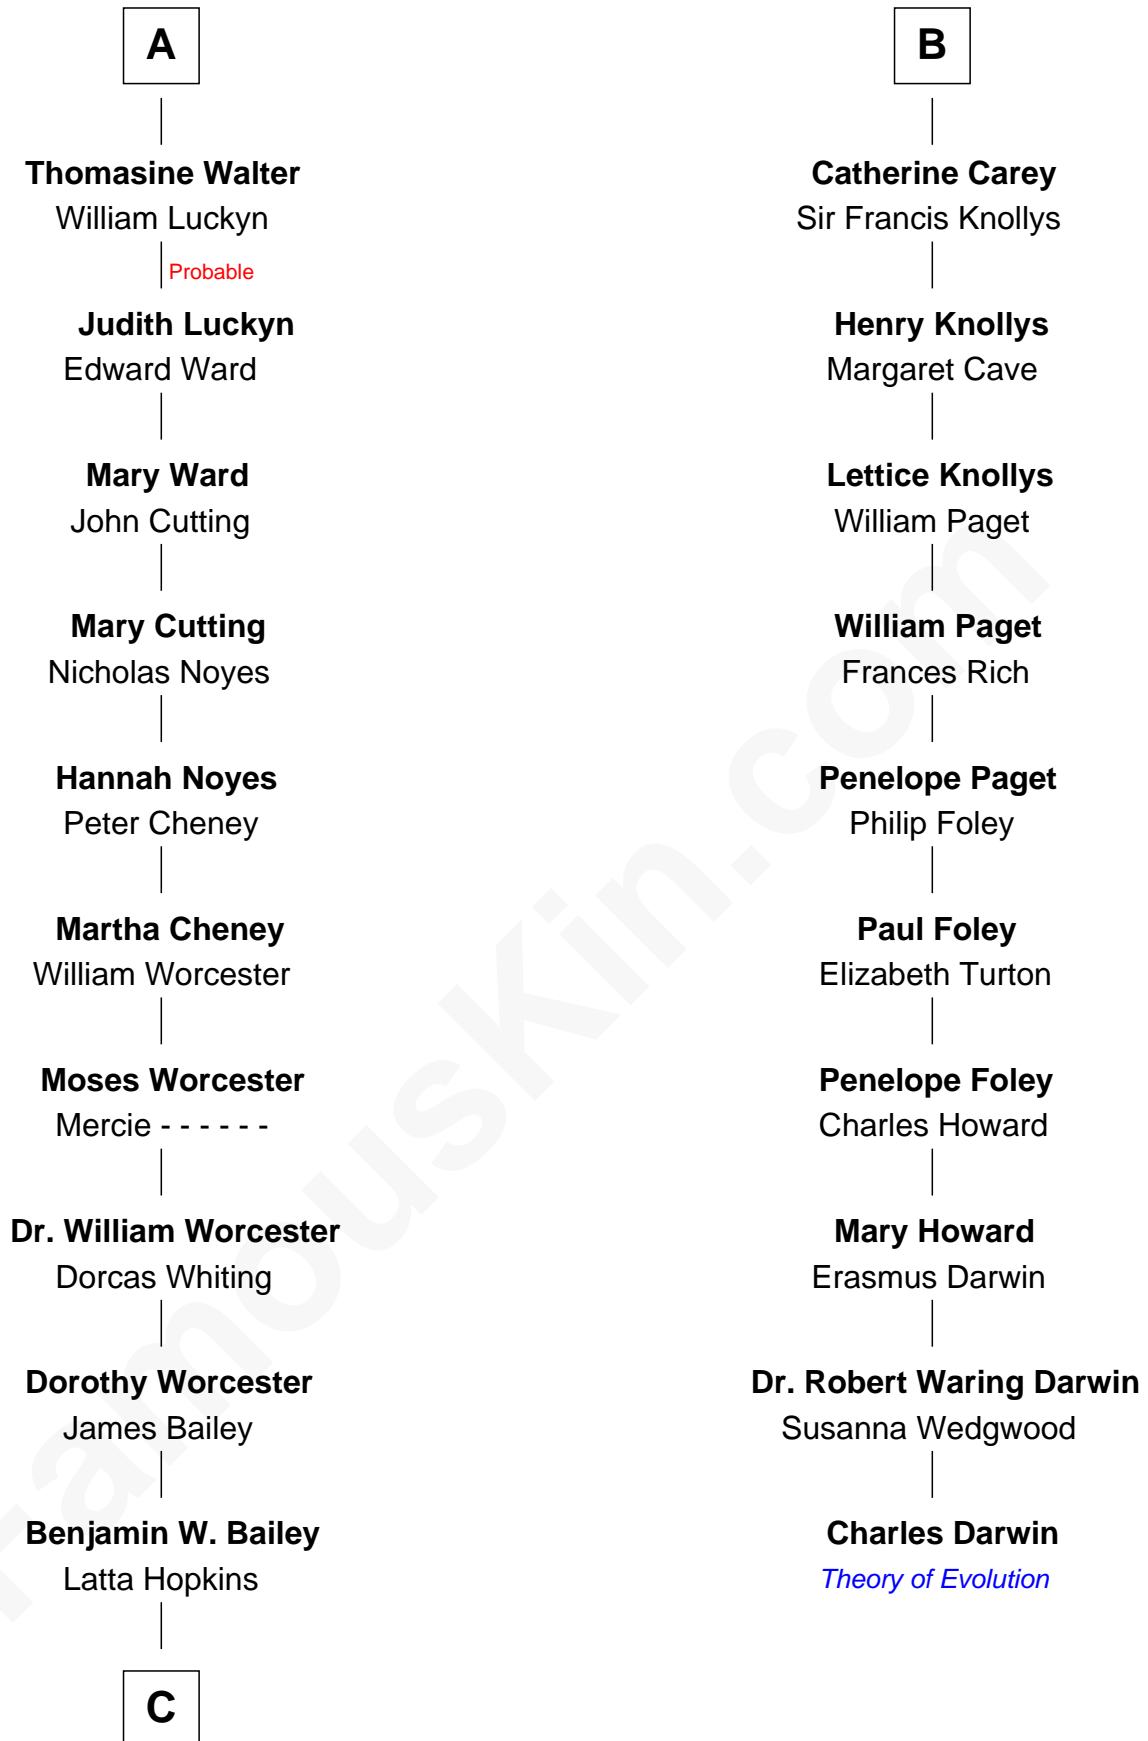

# FamousKin.com Relationship Chart of

**Bette Davis**

*Movie Actress*

16th cousin 4 times removed of

**Charles Darwin**

*Theory of Evolution*

**Sir John Howard**

Alice de Bois

**Joan Howard**  
Sir Peter de Brewes

**Beatrice Brewes**  
Sir Hugh Shirley

**Sir Ralph Shirley**  
Joan Basset

**Beatrice Shirley**  
John Brome

**Isabel Brome**  
John Denton

**Thomas Denton**  
Jane Webbe

**Isabel Denton**  
William ap Walter

**A**

**Sir Robert Howard**  
Margaret de Scales

**Sir John Howard**  
Alice Tendring

**Sir Robert Howard**  
Margaret Mowbray

**Sir John Howard**  
Katherine Moleyns

**Sir Thomas Howard**  
Elizabeth Tilney

**Elizabeth Howard**  
Thomas Boleyn

**Mary Boleyn**  
Sir William Carey

**B**

**C**

—  
**Harriet Jane Bailey**  
Charles Otis Thompson

—  
**Harriet Eugenia Thompson**  
William Aaron Favor

—  
**Ruth Augusta Favor**  
Harlow Morrell Davis