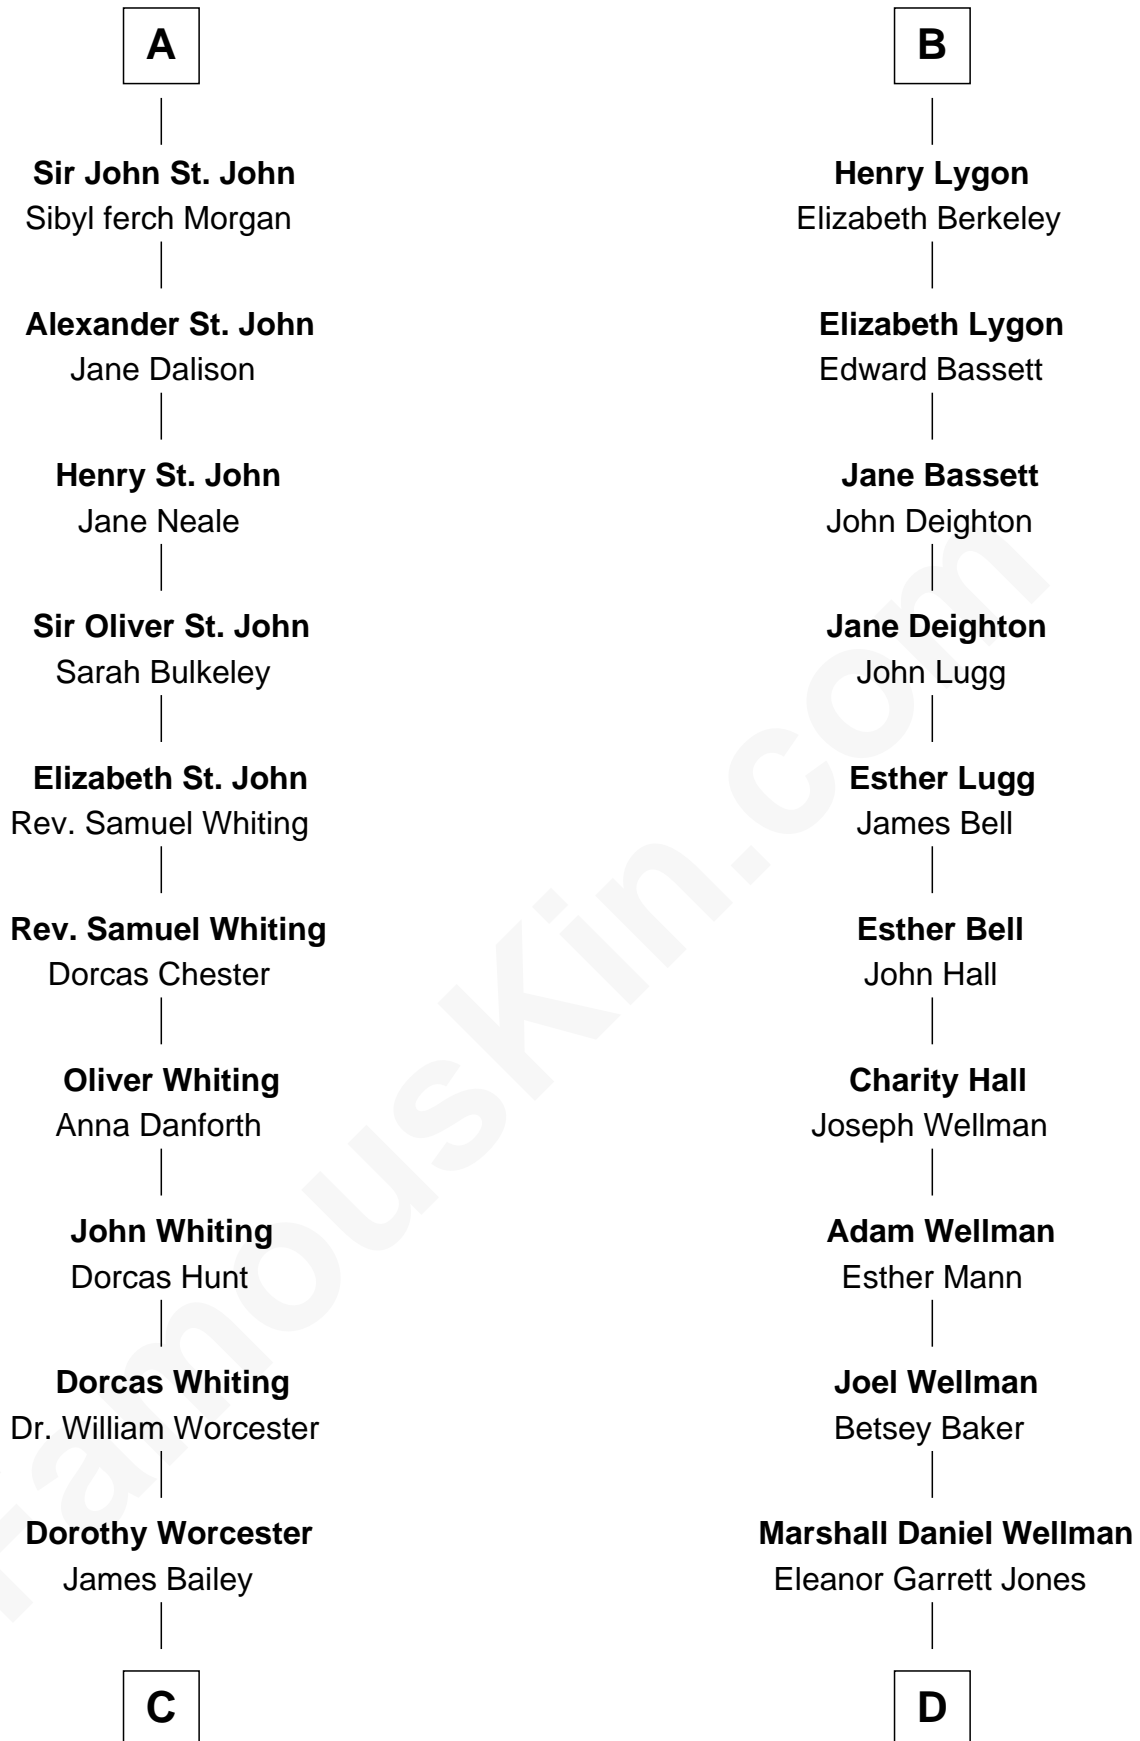

FamousKin.com Relationship Chart of

Bette Davis

Movie Actress

18th cousin 3 times removed of

Jack London

Author of "The Call of the Wild"

Sir Walter de Beauchamp

Alice de Tony

C

Benjamin W. Bailey

Latta Hopkins

Harriet Jane Bailey

Charles Otis Thompson

Harriet Eugenia Thompson

William Aaron Favor

Ruth Augusta Favor