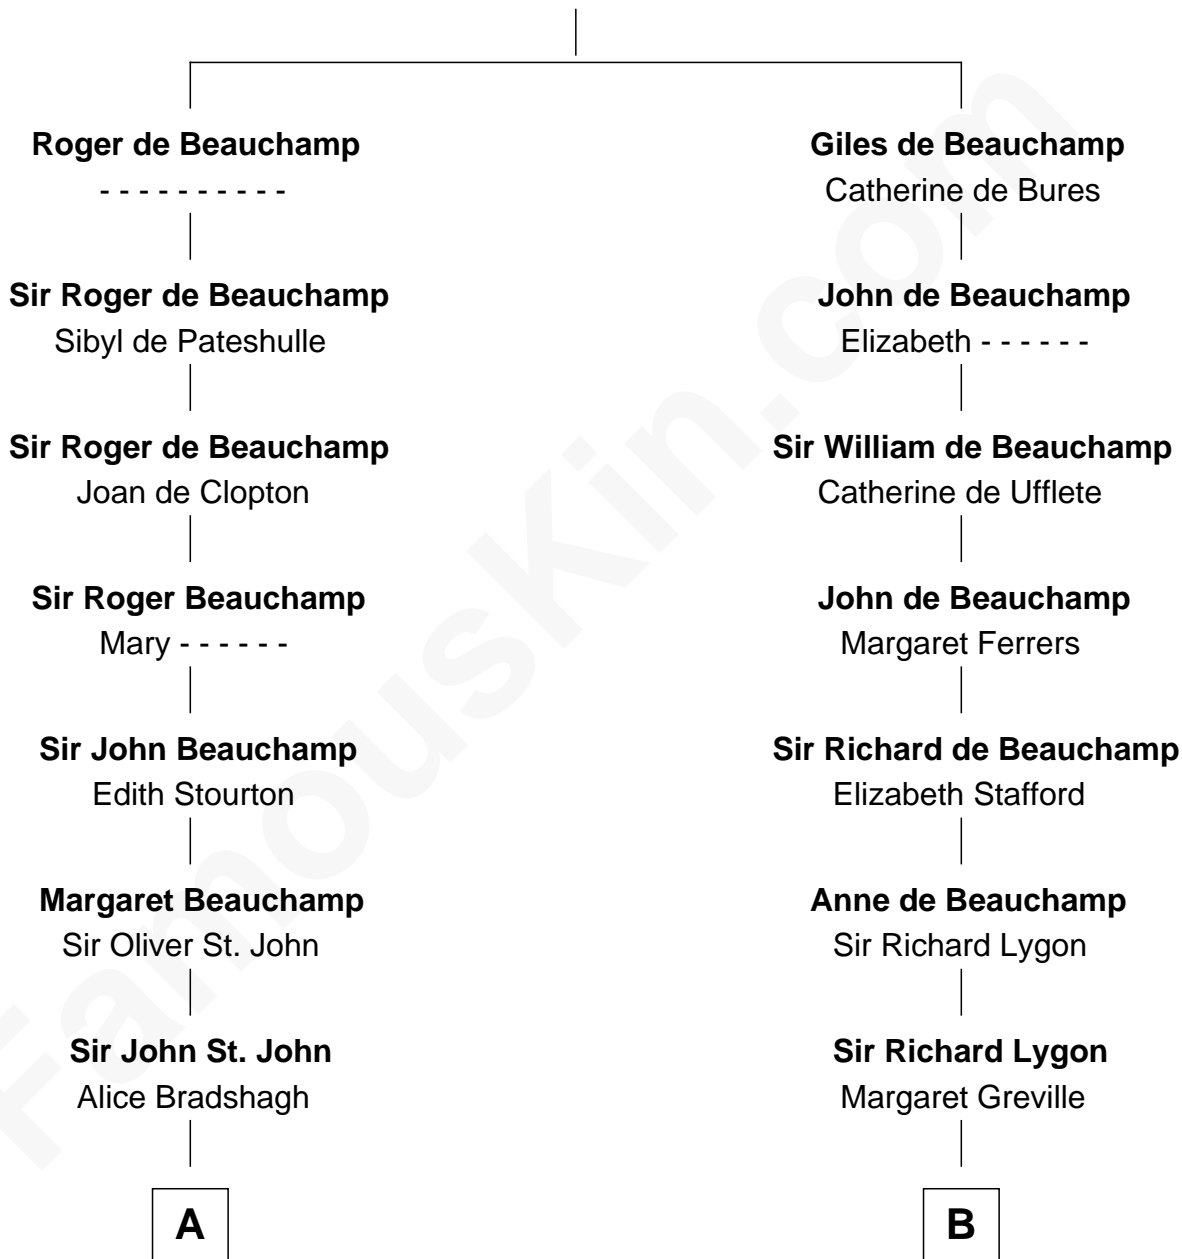

FamousKin.com Relationship Chart of

Bette Davis

Movie Actress

18th cousin 3 times removed of

Jack London

Author of "The Call of the Wild"

Sir Walter de Beauchamp

Alice de Tony

C

Benjamin W. Bailey

Latta Hopkins

Harriet Jane Bailey

Charles Otis Thompson

Harriet Eugenia Thompson

William Aaron Favor

Ruth Augusta Favor