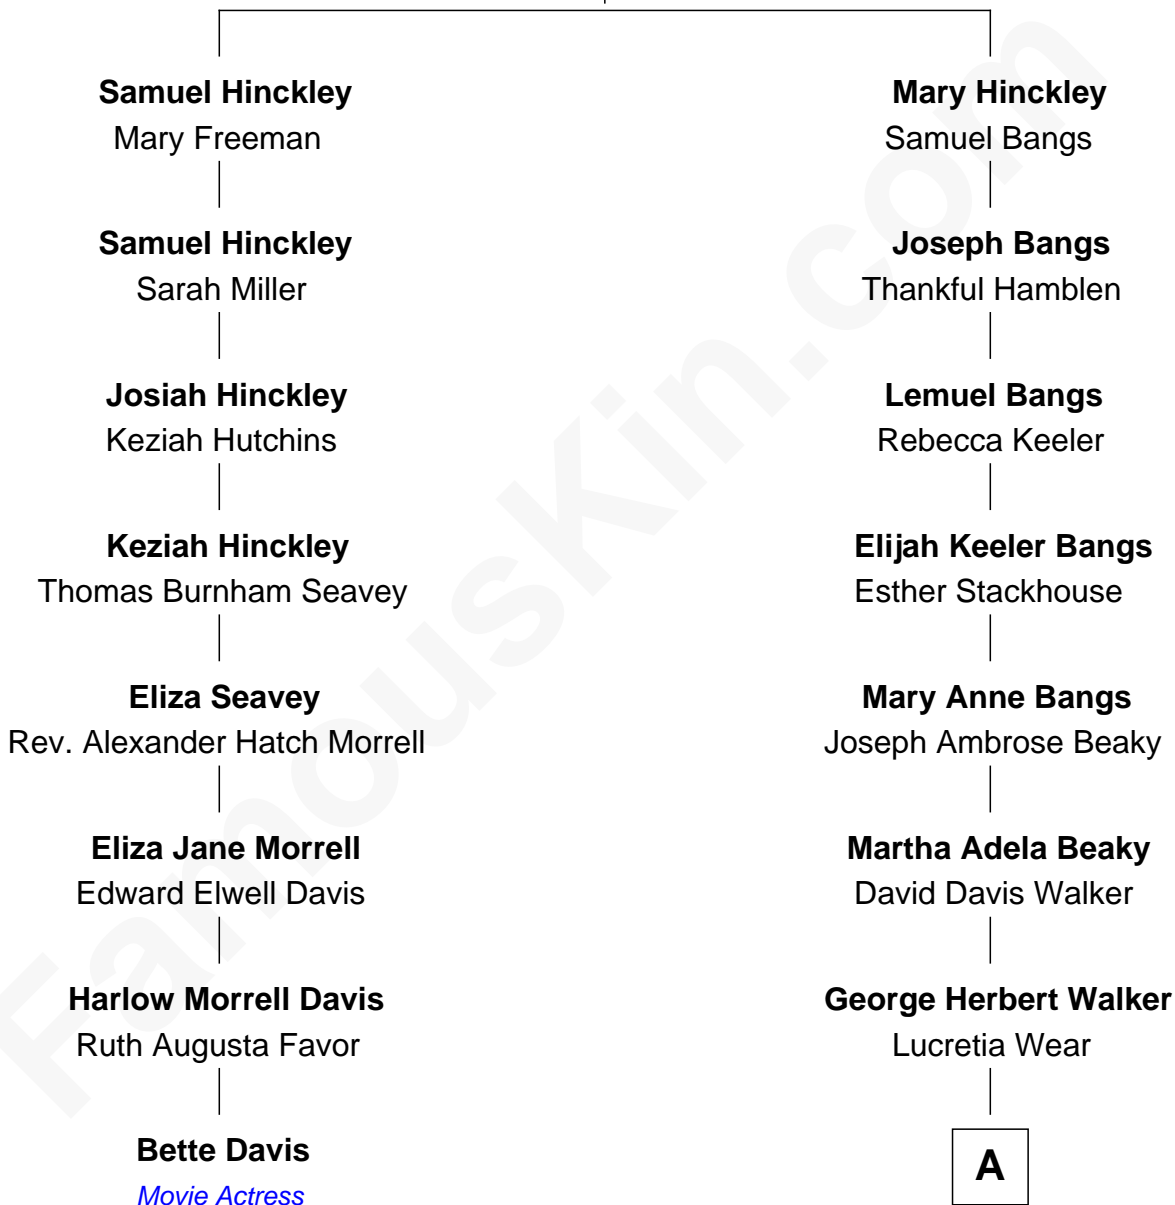

FamousKin.com Relationship Chart of

Bette Davis

Movie Actress

7th cousin 2 times removed of

Jeb Bush

43rd Governor of Florida

Samuel Hinckley

Sarah Pope

A

Dorothy Wear Walker
Prescott Sheldon Bush

George Herbert Walker Bush
Barbara Pierce

Jeb Bush
43rd Governor of Florida

FamousKin.com