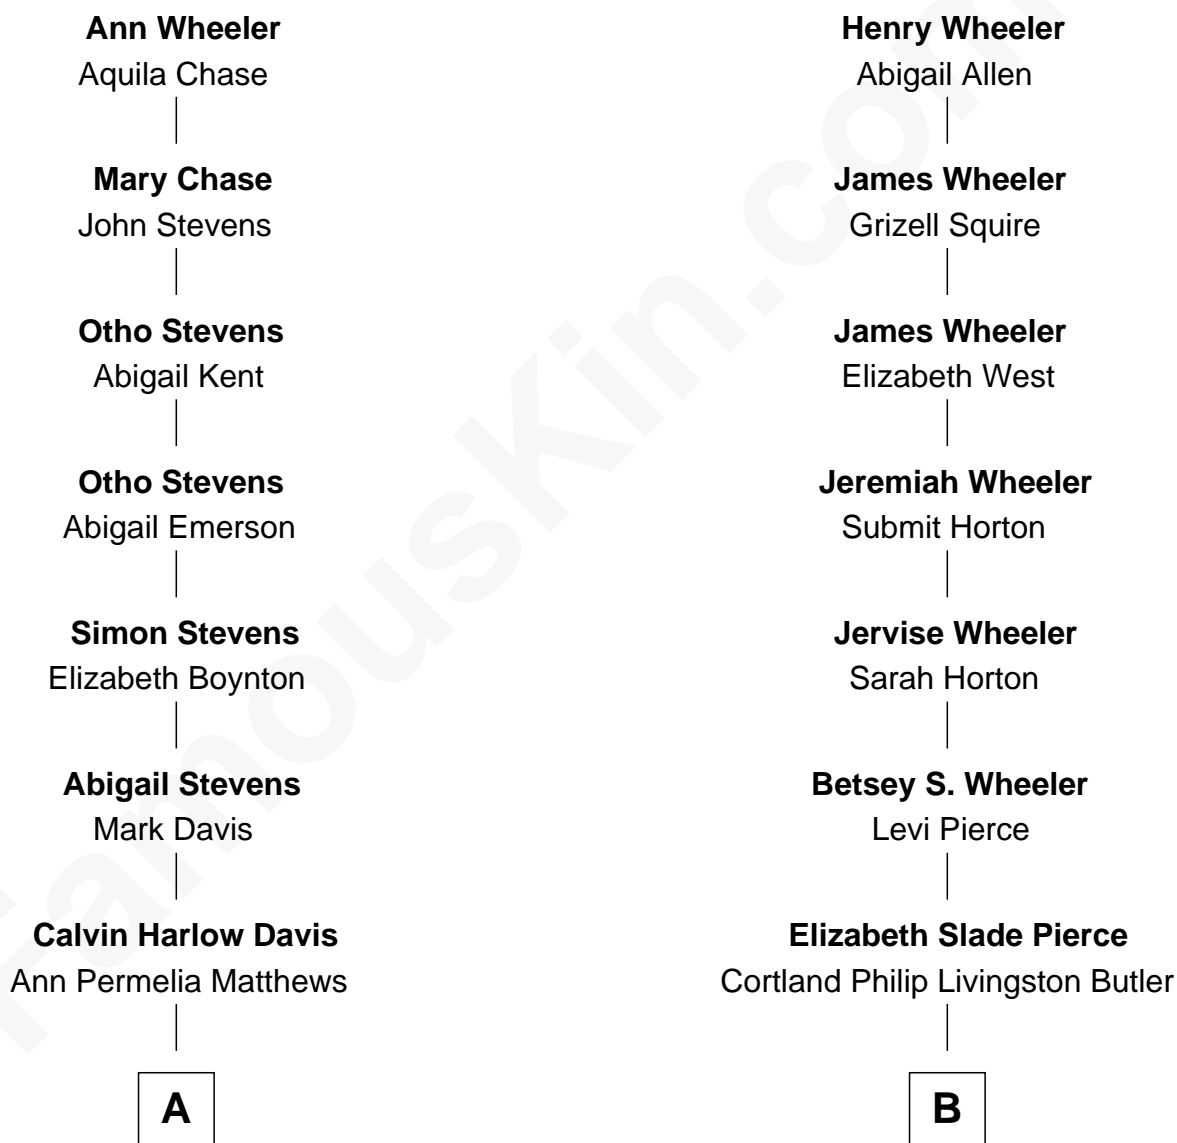

FamousKin.com Relationship Chart of

Bette Davis

Movie Actress

9th cousin 2 times removed of

Jeb Bush

43rd Governor of Florida

John Wheeler

Agnes Yeoman

A

Edward Elwell Davis

Eliza Jane Morrell

Harlow Morrell Davis

Ruth Augusta Favor

Bette Davis

Movie Actress

B

Mary Elizabeth Butler

Robert Emmet Sheldon

Flora Sheldon

Samuel Prescott Bush

Prescott Sheldon Bush

Dorothy Wear Walker

George Herbert Walker Bush

Barbara Pierce