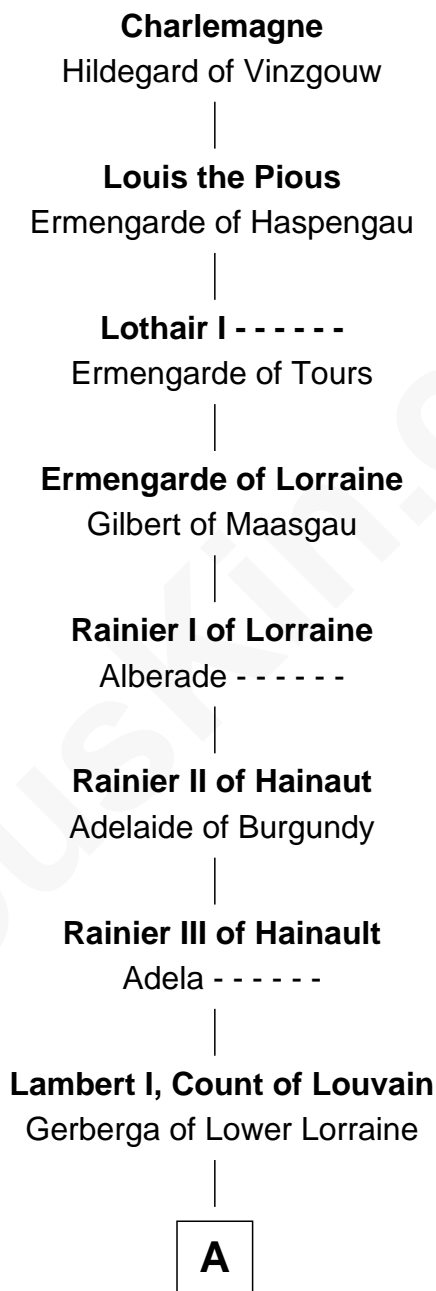

FamousKin.com Relationship Chart of

Bette Davis

Movie Actress

34th Great-granddaughter of

Charlemagne

King of the Franks

A

Lambert II, Count of Louvain

Oda of Lorraine

Henry II, Count of Louvain

Adela of Orthen

Gottfried I, Count of Louvain

Ide de Chiny

Alice of Louvain

William d'Aubenev

William d'Aubenev