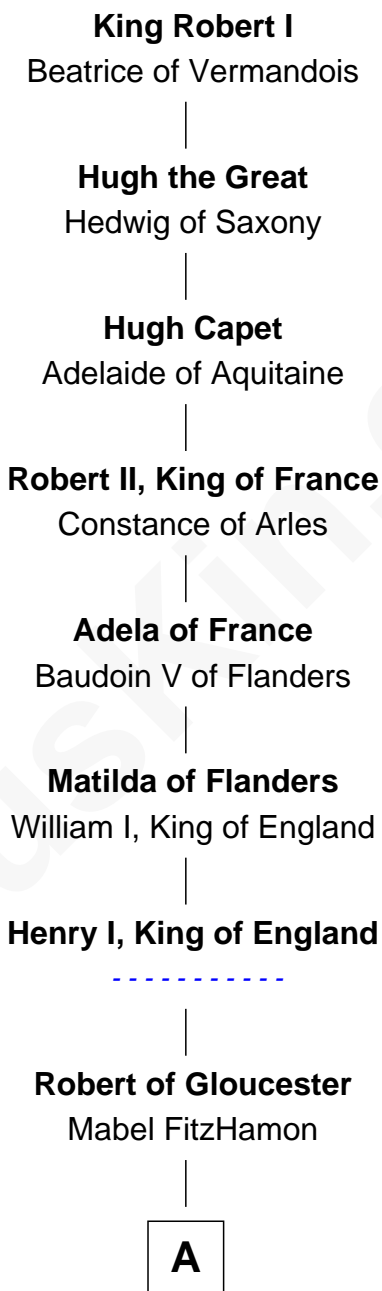

# FamousKin.com Relationship Chart of

**Bette Davis**

*Movie Actress*

31st Great-granddaughter of

**King Robert I**

*King of France*

**A**

**Maud of Gloucester**  
Sir Ranulf de Gernons

**Hugh de Kevelioc**  
Bertrade de Montfort

**Mabel of Chester**  
William d'Aubeney

**Nichole d'Aubeney**  
Sir Roger de Somery

**Maud de Somery**  
Sir Henry de Erdington

**Sir Henry de Erdington**  
Joan de Wolvey