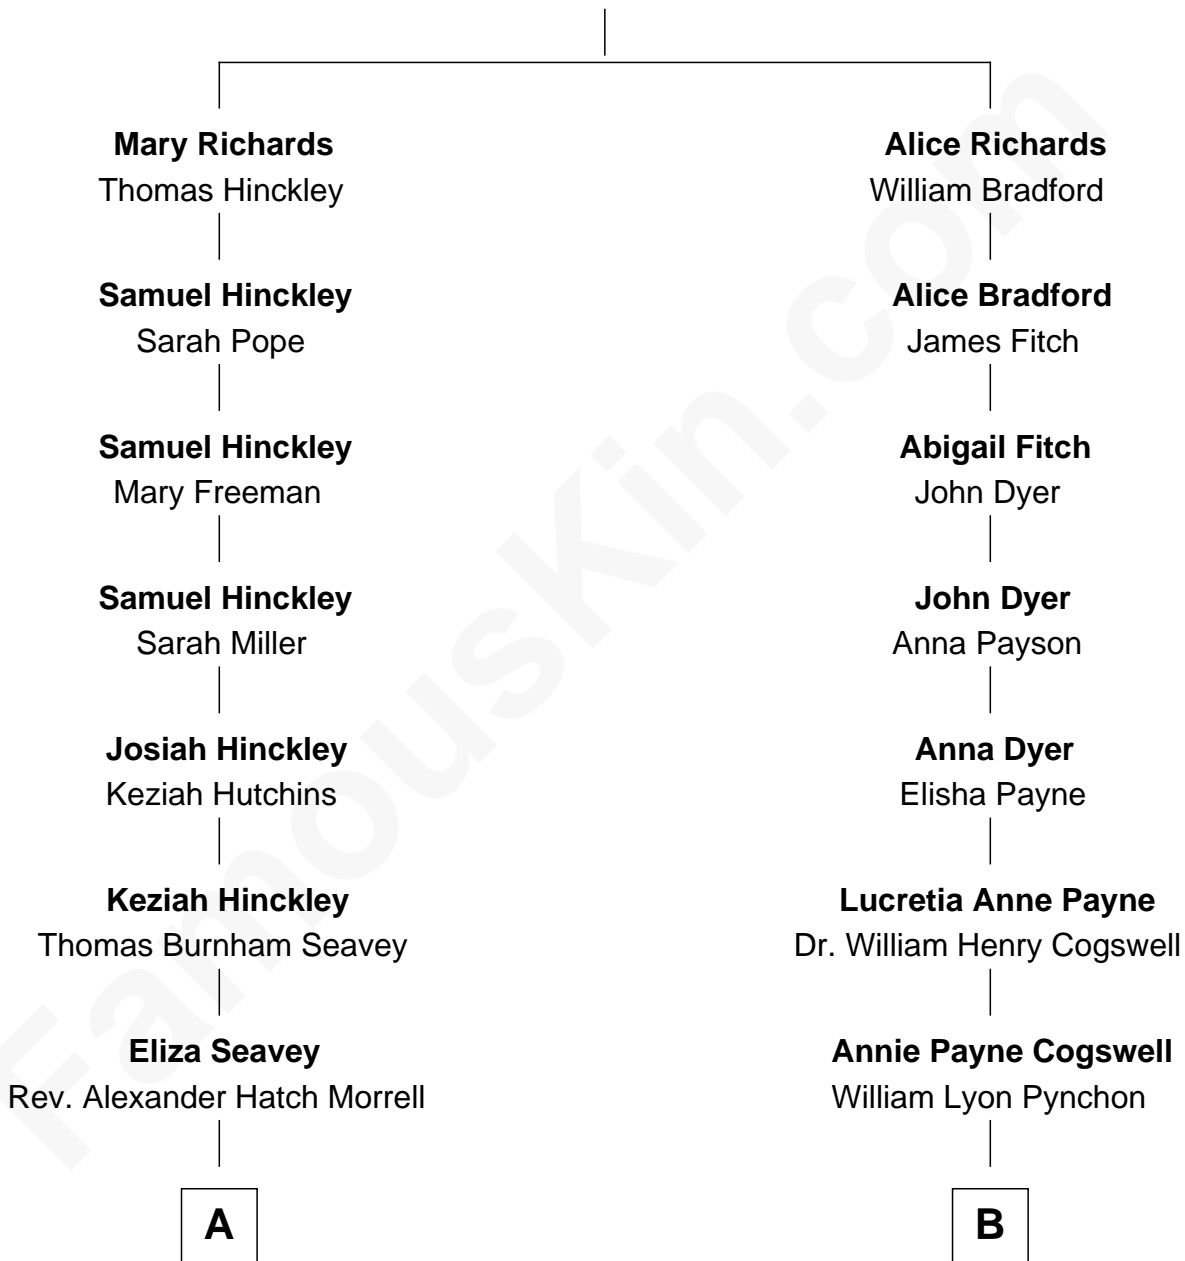

FamousKin.com Relationship Chart of

Bette Davis

Movie Actress

9th cousin of

Thomas Pynchon

American Novelist

Thomas Richards

Welthian - - - - -

A

Eliza Jane Morrell
Edward Elwell Davis

Harlow Morrell Davis
Ruth Augusta Favor

Bette Davis
Movie Actress

B

William Henry Chichele Pynchon
Carrie Susan Moyses

Thomas Ruggles Pynchon
Catherine Frances Bennett