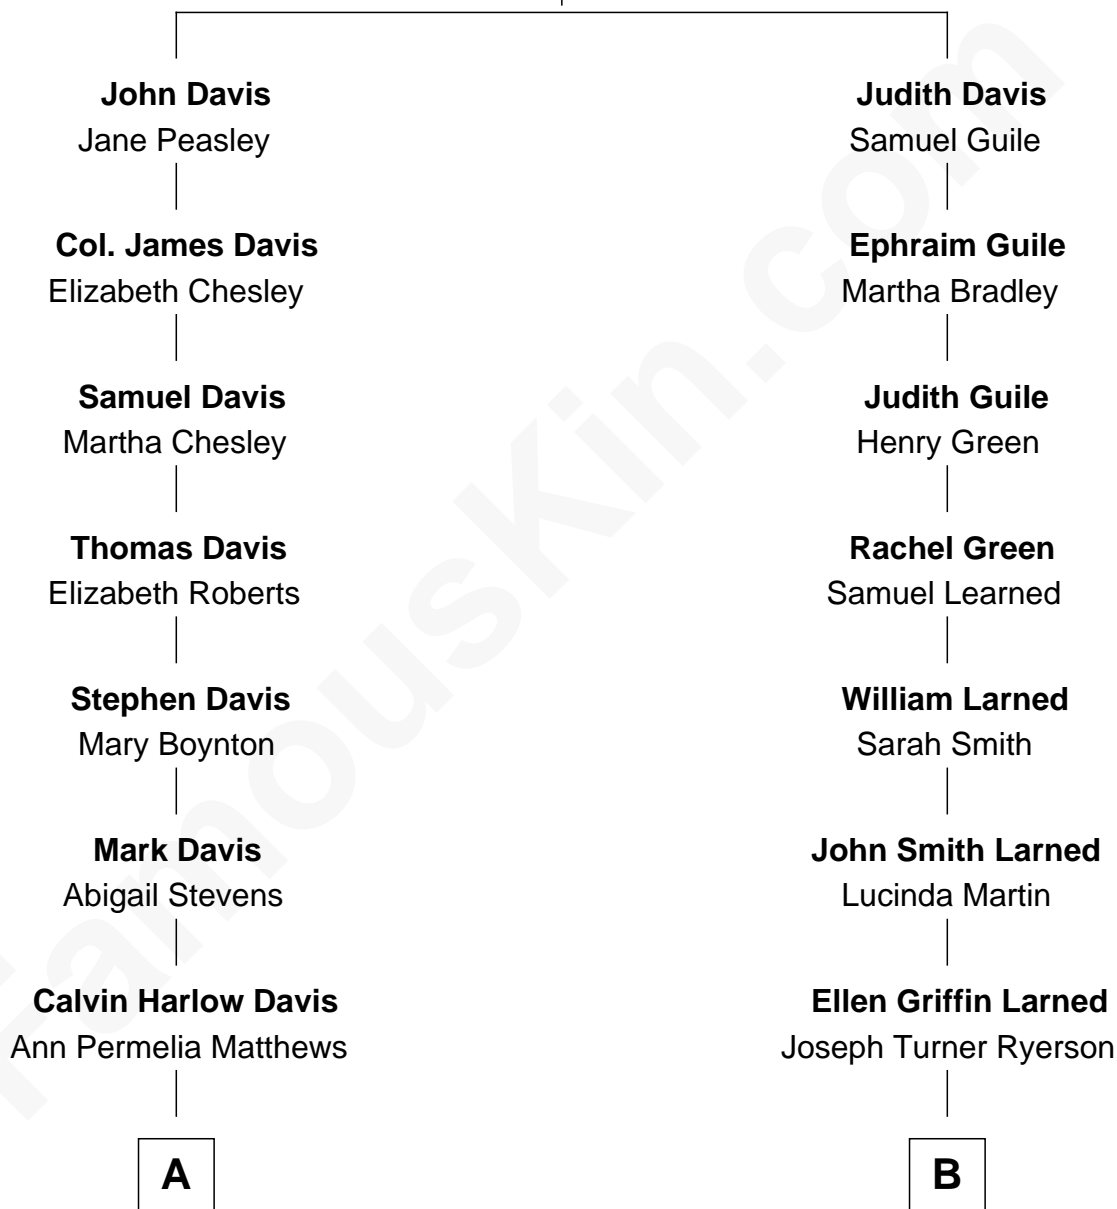

FamousKin.com Relationship Chart of

Bette Davis

Movie Actress

9th cousin 2 times removed of

Paget Brewster

TV Actress

James Davis

Cecily Thayer

A

Edward Elwell Davis

Eliza Jane Morrell

Harlow Morrell Davis

Ruth Augusta Favor

Bette Davis

Movie Actress

B

Edward Larned Ryerson

Mary Pringle Mitchell

Donald Mitchell Ryerson

Isabelle McGenniss

Joan Ryerson

George Washington Wales Brewster

Galen Brewster

Hathaway Tew