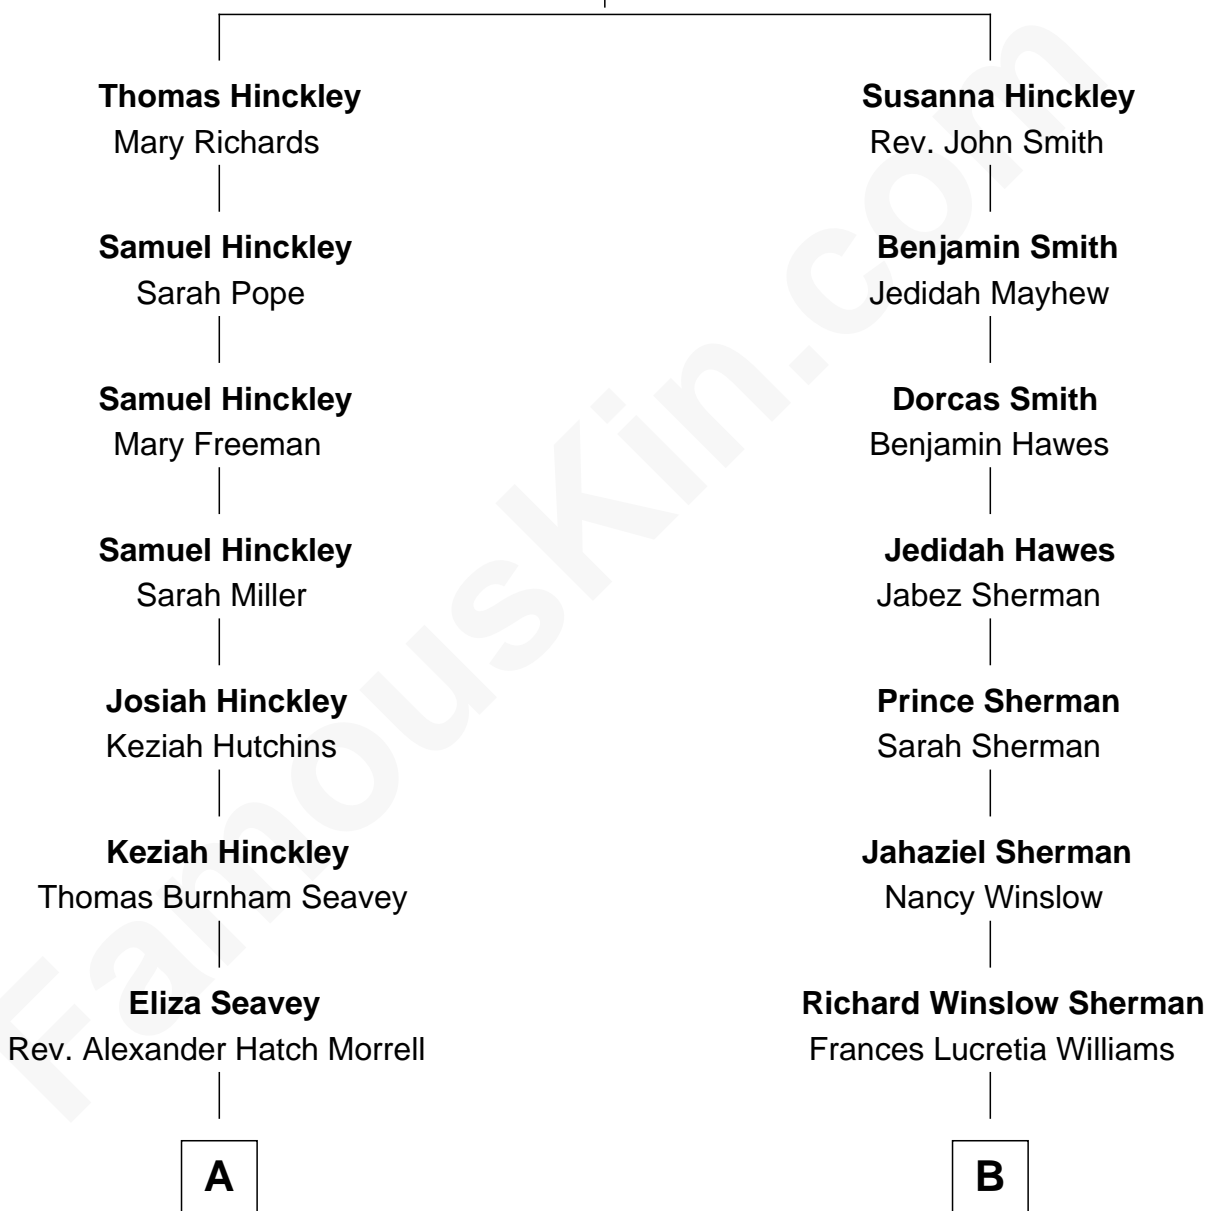

FamousKin.com Relationship Chart of

Bette Davis

Movie Actress

8th cousin 1 time removed of

James Sherman

27th U.S. Vice-President

Samuel Hinckley

Sarah Soole

A

Eliza Jane Morrell
Edward Elwell Davis

Harlow Morrell Davis
Ruth Augusta Favor

Bette Davis
Movie Actress

B

Mary Frances Sherman
Richard Updike Sherman

James Sherman
27th U.S. Vice-President

FamousKin.com