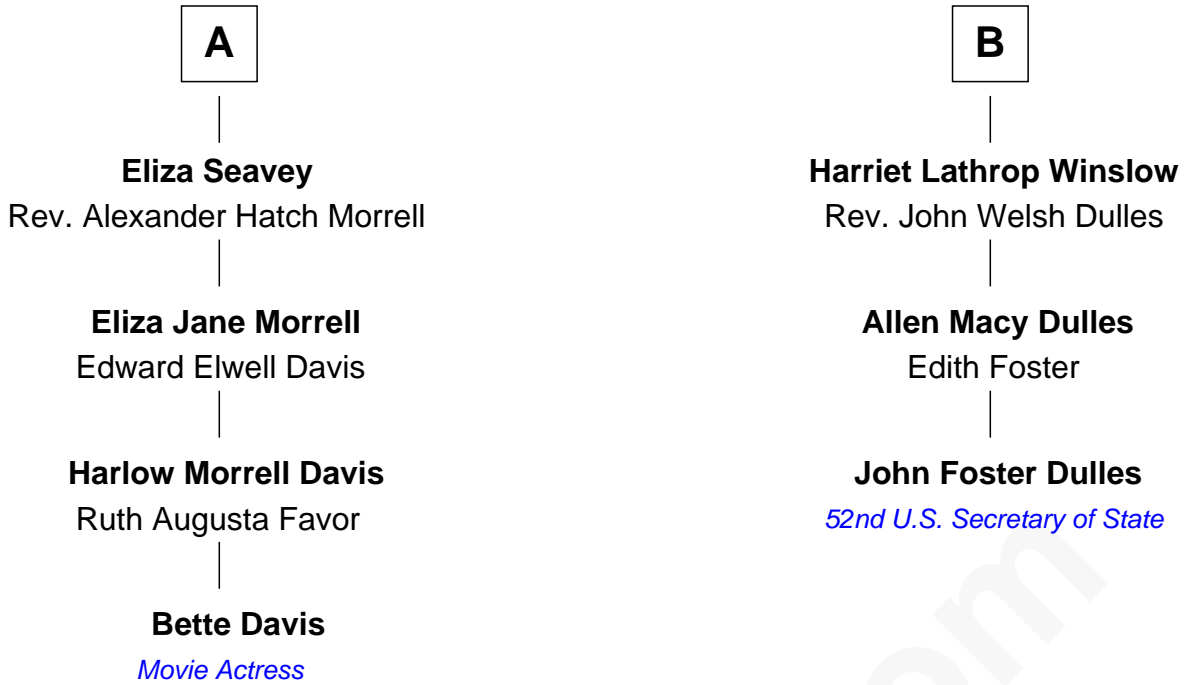

FamousKin.com Relationship Chart of

Bette Davis

Movie Actress

9th cousin 1 time removed of

John Foster Dulles

52nd U.S. Secretary of State

William Brewster

Mary - - - - -

Patience Brewster
Gov. Thomas Prence

Mercy Prence
John Freeman

Edmund Freeman
Sarah Mayo

Mary Freeman
Samuel Hinckley

Samuel Hinckley
Sarah Miller

Josiah Hinckley
Keziah Hutchins

Keziah Hinckley
Thomas Burnham Seavey

A

Jonathan Brewster
Lucretia Oldham

Mary Brewster
John Turner

Grace Turner
Richard Christophers

Joanna Christophers
Benajah Leffingwell

Col. Christopher Leffingwell
Elizabeth Coit

Joanna Leffingwell
Charles Lathrop

Harriet Wadsworth Lathrop
Rev. Miron Winslow

B

FamousKin.com