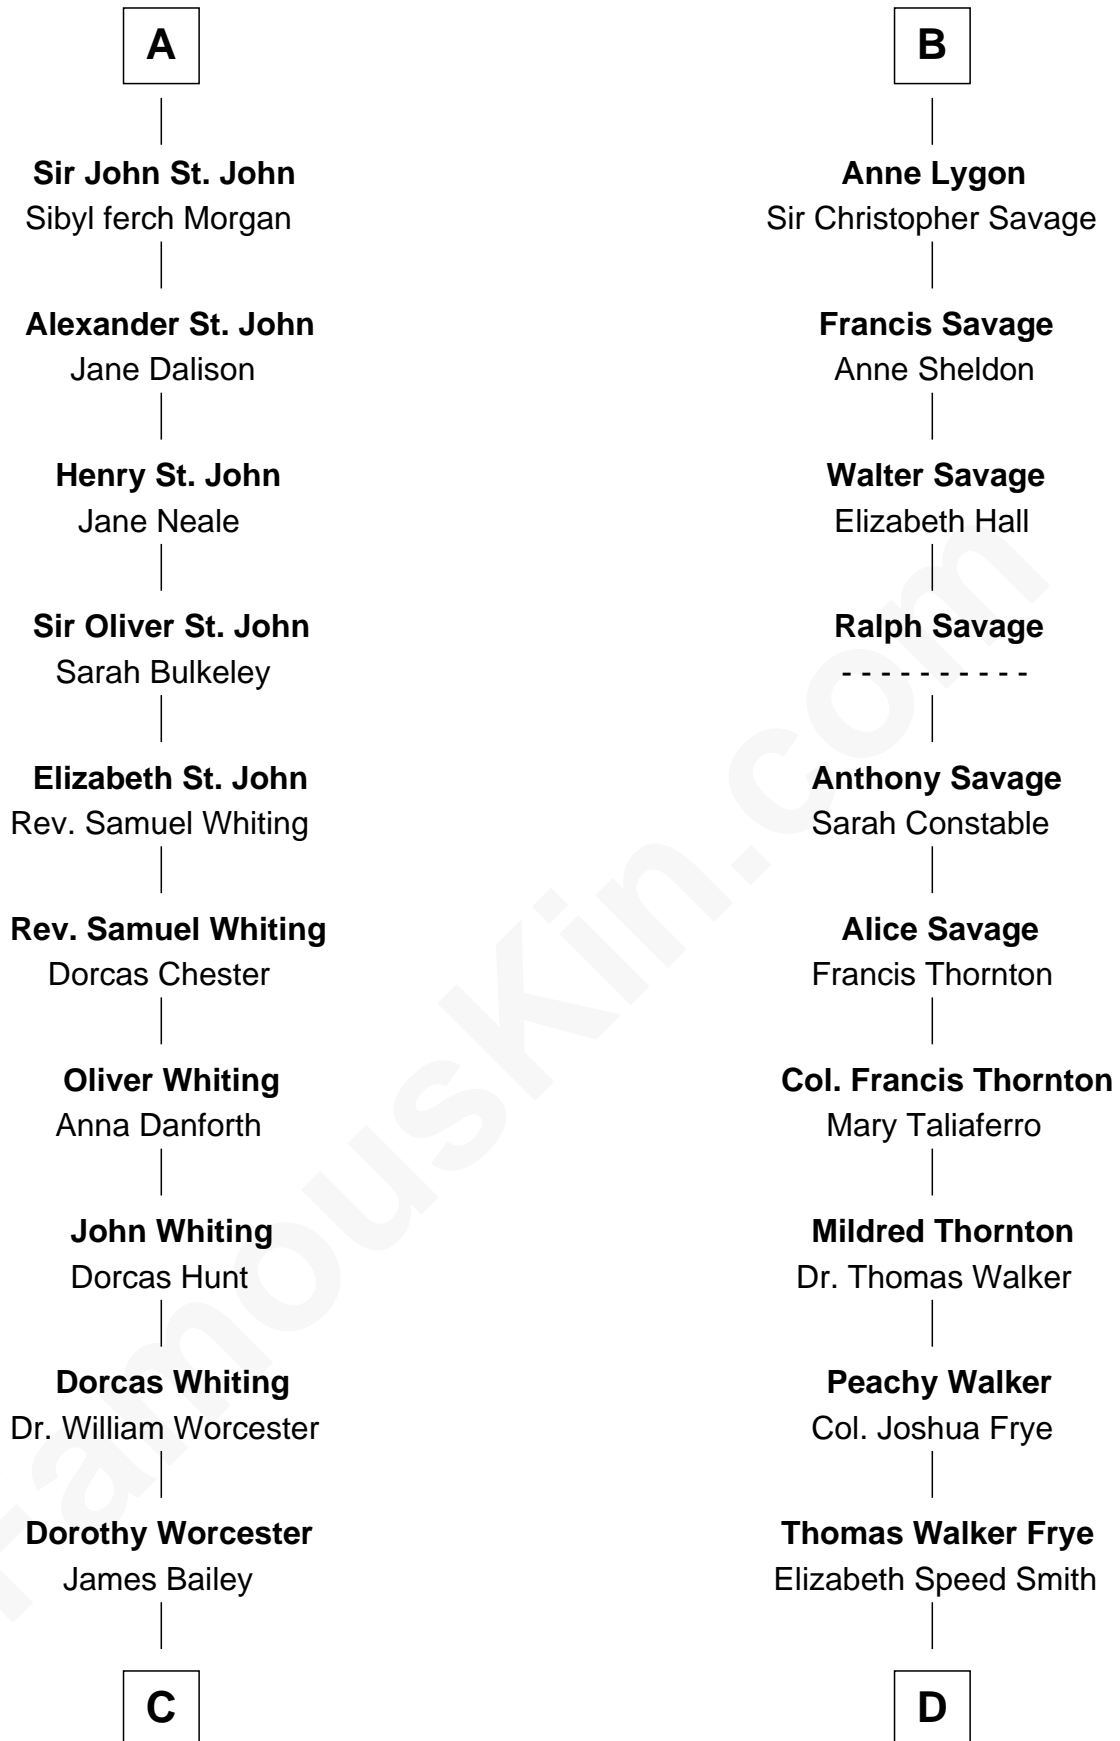

# FamousKin.com Relationship Chart of

**Bette Davis**

*Movie Actress*

21st cousin of

**Adlai Stevenson III**

*U.S. Senator from Illinois*

**Sir Walter de Beauchamp**

Alice de Tony

Elizabeth Stafford

**Anne de Beauchamp**

Sir Richard Lygon

**Sir Richard Lygon**

Margaret Greville

**B**

**C**

**Benjamin W. Bailey**

Latta Hopkins

**Harriet Jane Bailey**

Charles Otis Thompson

**Harriet Eugenia Thompson**

William Aaron Favor

**Ruth Augusta Favor**

Harlow Morrell Davis

**Bette Davis**