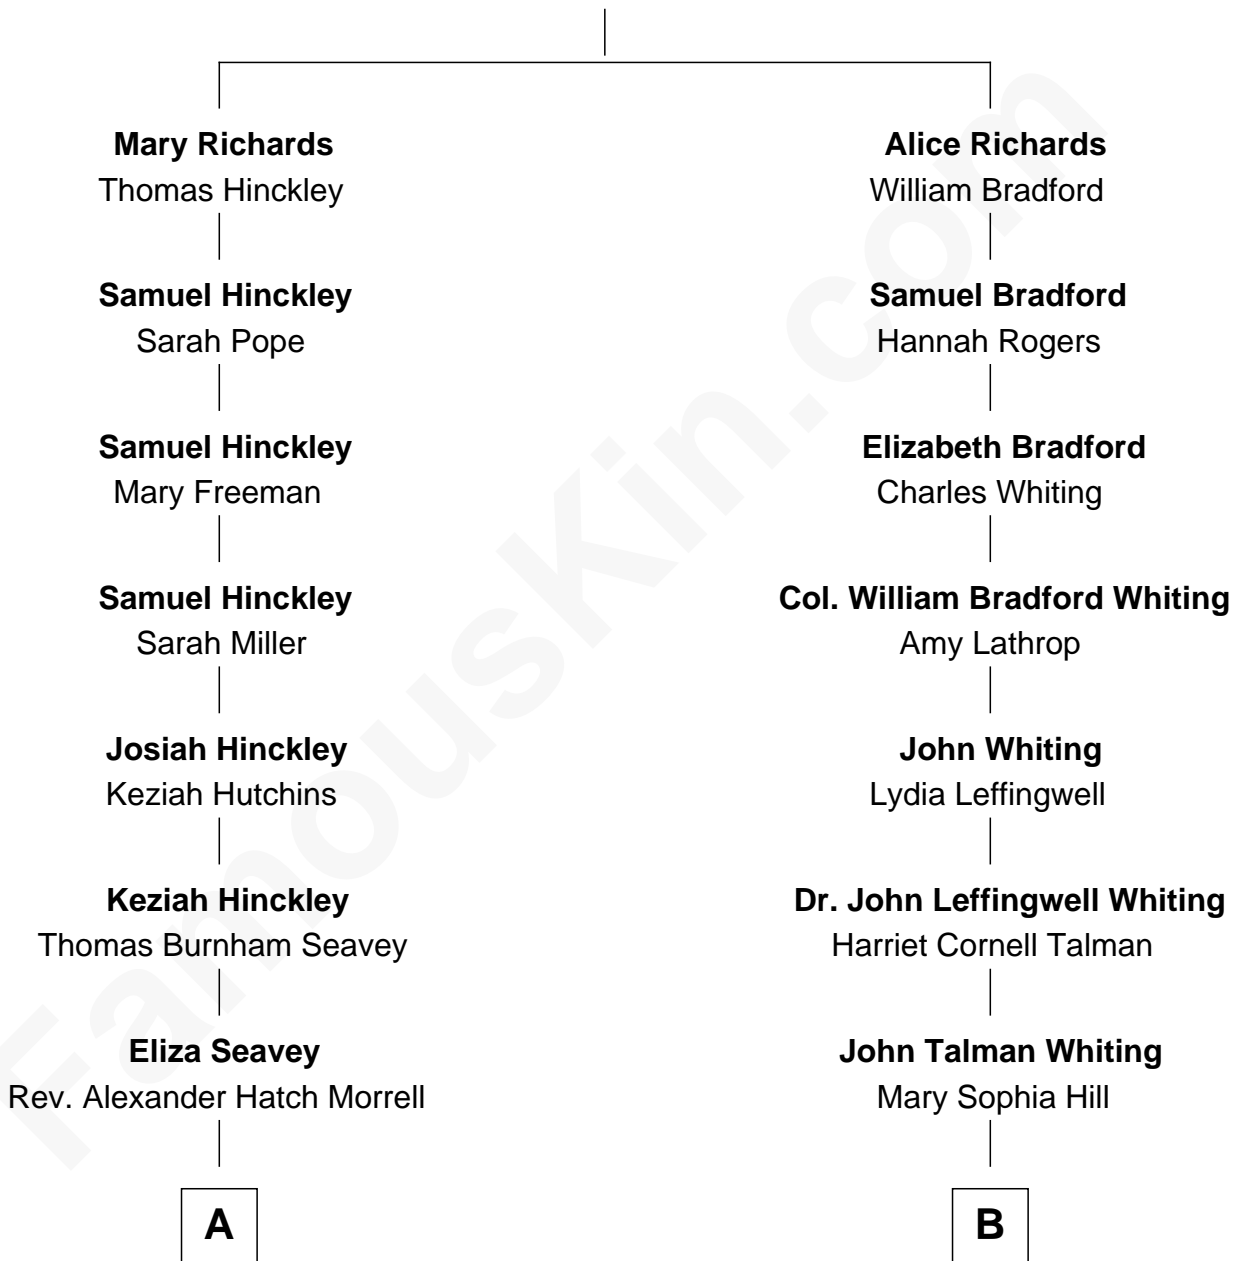

FamousKin.com Relationship Chart of

Bette Davis

Movie Actress

9th cousin 1 time removed of

Adlai Stevenson III

U.S. Senator from Illinois

Thomas Richards

Welthian - - - - -

A

Eliza Jane Morrell
Edward Elwell Davis

Harlow Morrell Davis
Ruth Augusta Favor

Bette Davis
Movie Actress

B

Mary DeGama Whiting
William Borden

John Borden
Ellen Wallace Waller

Ellen Borden
Adlai Ewing Stevenson

Adlai Stevenson III
U.S. Senator from Illinois

FamousKin.com