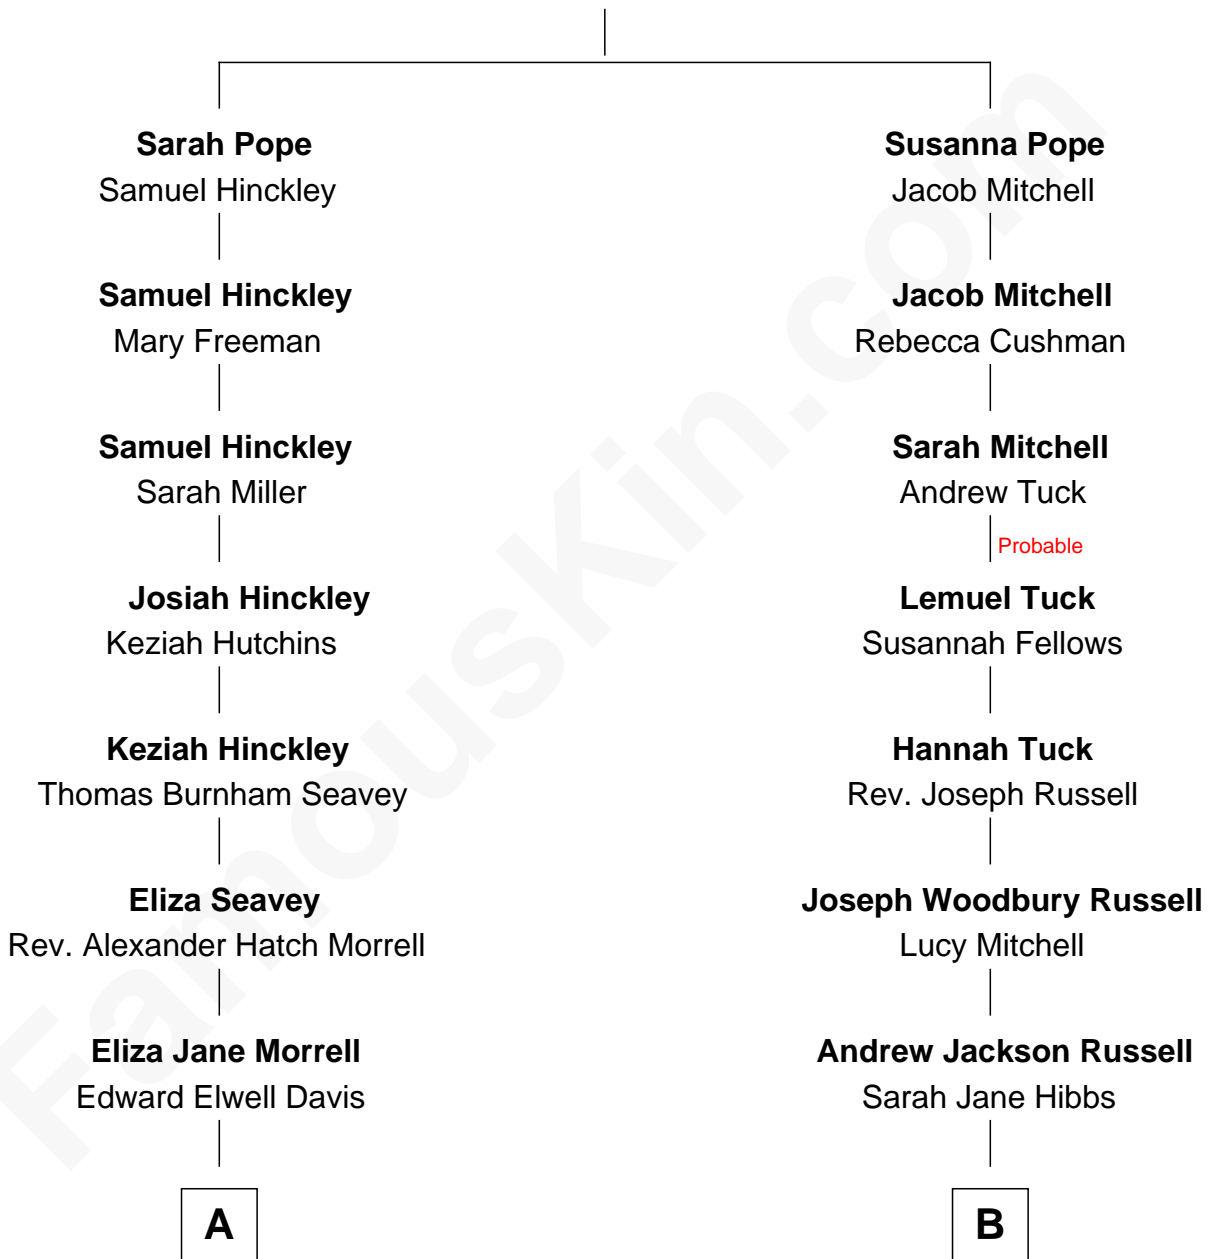

FamousKin.com Relationship Chart of

Bette Davis

Movie Actress

8th cousin 1 time removed of

Charlie Munger

Vice-Chairman of Berkshire Hathaway

Thomas Pope

Sarah Jenny

A

Harlow Morrell Davis

Ruth Augusta Favor

Bette Davis

Movie Actress

B

Charles W. Russell

Helen Vienna Ingham