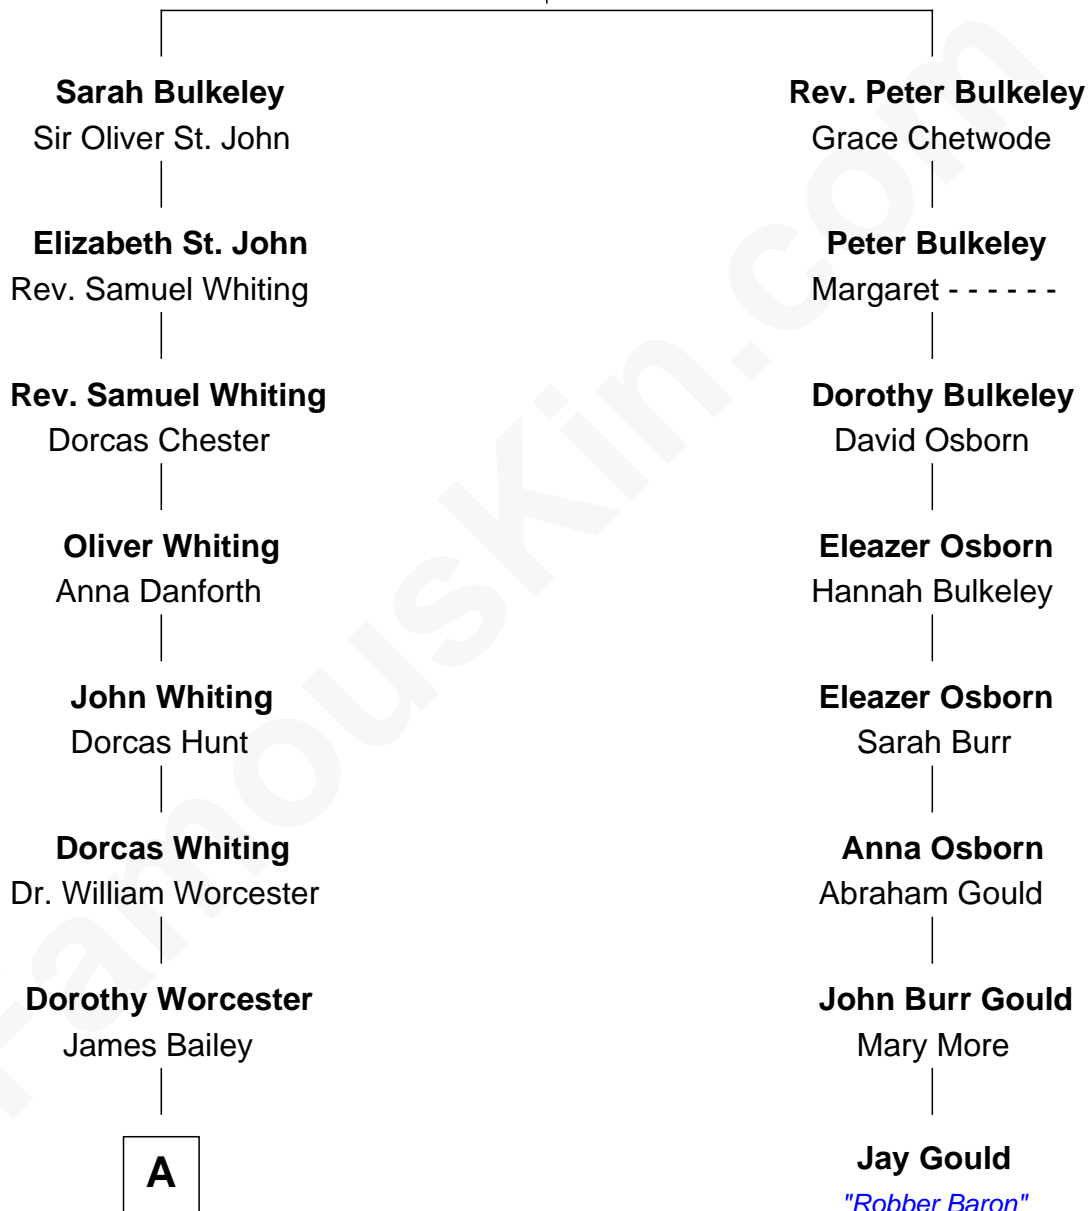

# FamousKin.com Relationship Chart of

**Bette Davis**

*Movie Actress*

7th cousin 4 times removed of

**Jay Gould**

*American Railroad "Robber Baron"*

**Rev. Edward Bulkeley**

Olive Irby

**A**

—  
**Benjamin W. Bailey**

Latta Hopkins

—  
**Harriet Jane Bailey**

Charles Otis Thompson

—  
**Harriet Eugenia Thompson**

William Aaron Favor

—  
**Ruth Augusta Favor**