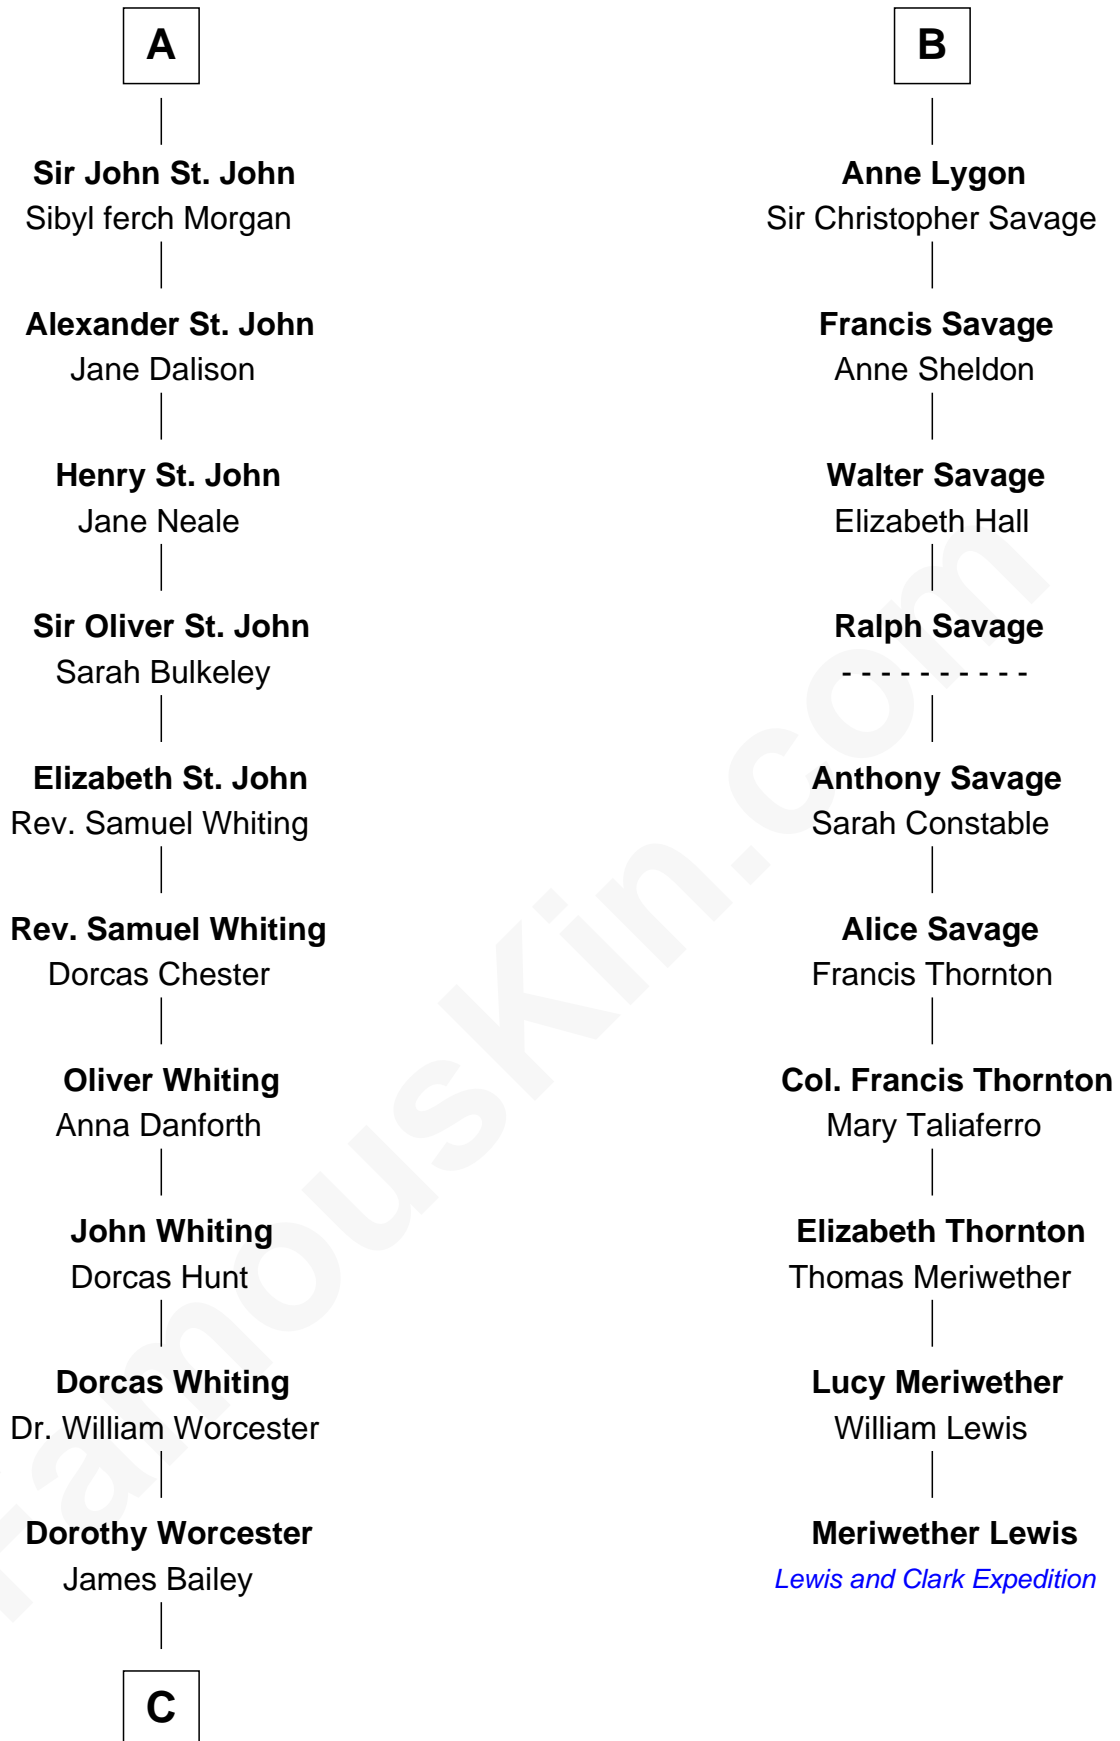

FamousKin.com Relationship Chart of

Bette Davis

Movie Actress

16th cousin 5 times removed of

Meriwether Lewis

Lewis and Clark Expedition

Sir Walter de Beauchamp

Alice de Tony

C

Benjamin W. Bailey

Latta Hopkins

Harriet Jane Bailey

Charles Otis Thompson

Harriet Eugenia Thompson

William Aaron Favor

Ruth Augusta Favor