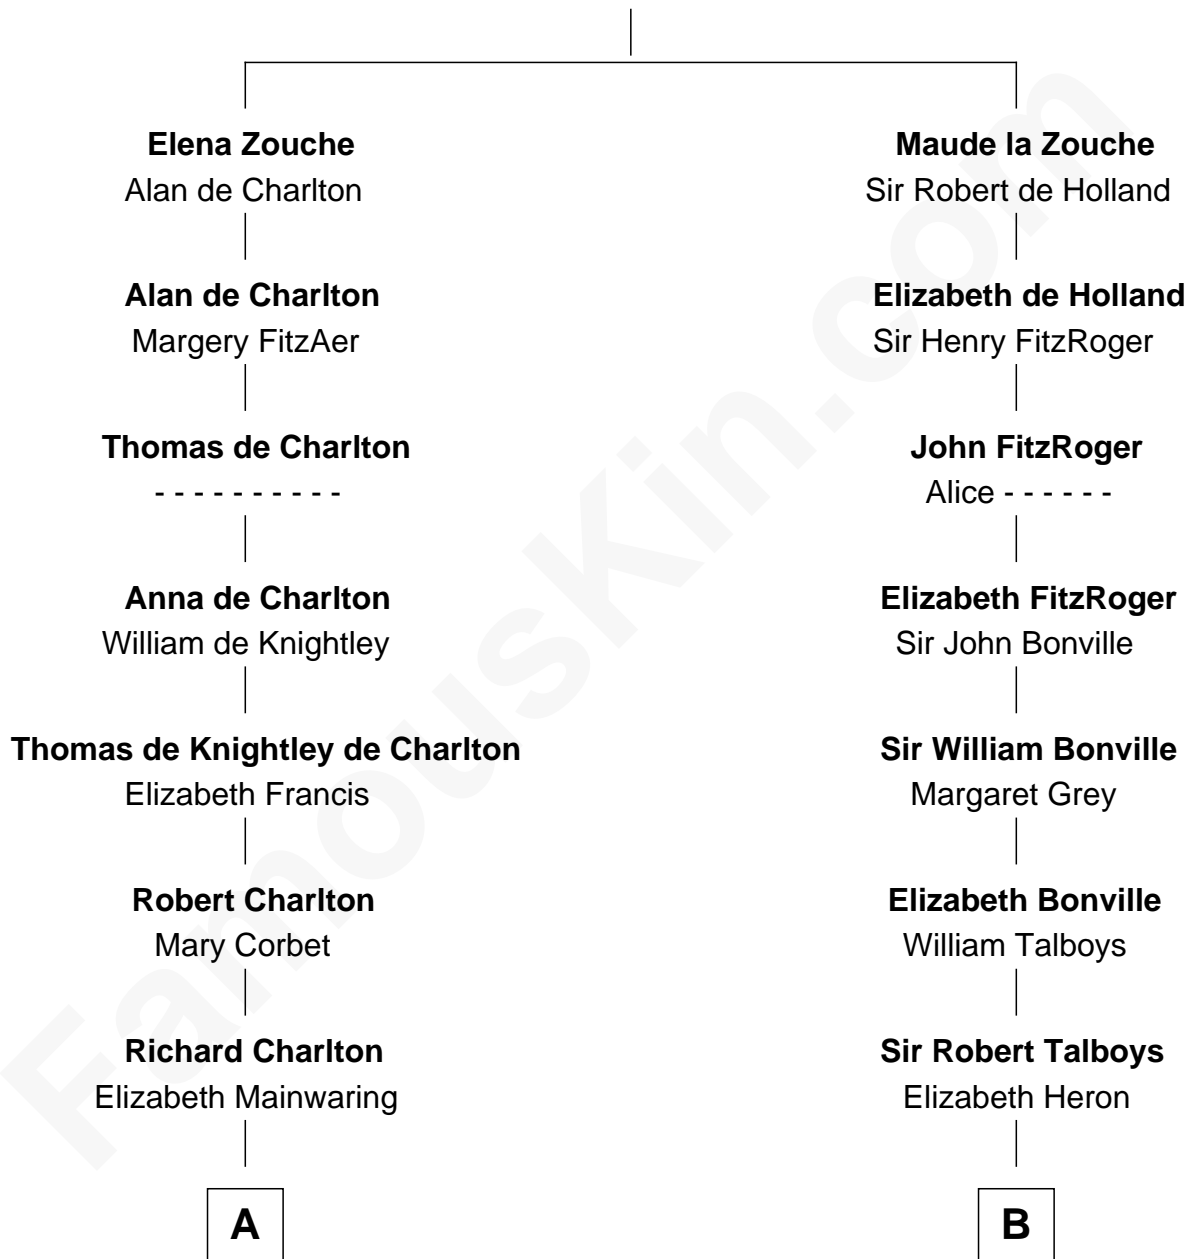

FamousKin.com Relationship Chart of

Bette Davis

Movie Actress

16th cousin 5 times removed of

Meriwether Lewis

Lewis and Clark Expedition

Sir Alan la Zouche

Eleanor de Segrave

C

—
Benjamin W. Bailey

Latta Hopkins

—
Harriet Jane Bailey

Charles Otis Thompson

—
Harriet Eugenia Thompson

William Aaron Favor

—
Ruth Augusta Favor