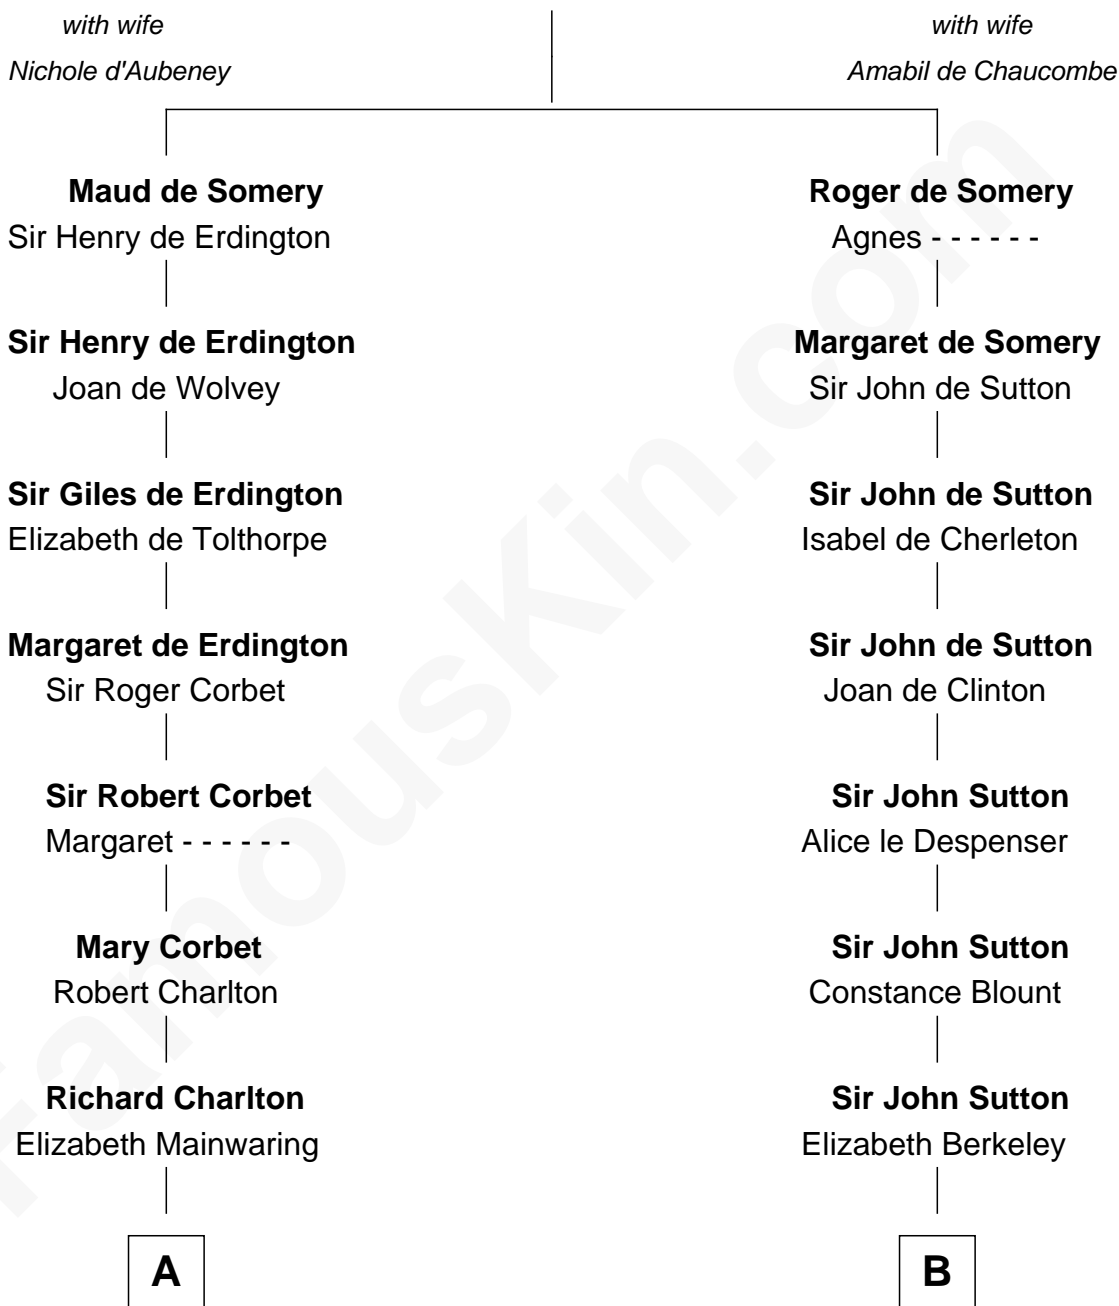

FamousKin.com Relationship Chart of

Bette Davis

Movie Actress

16th cousin 5 times removed of

George Clinton

4th U.S. Vice President

Sir Roger de Somery

C

Benjamin W. Bailey

Latta Hopkins

Harriet Jane Bailey

Charles Otis Thompson

Harriet Eugenia Thompson

William Aaron Favor

Ruth Augusta Favor

Harlow Morrell Davis