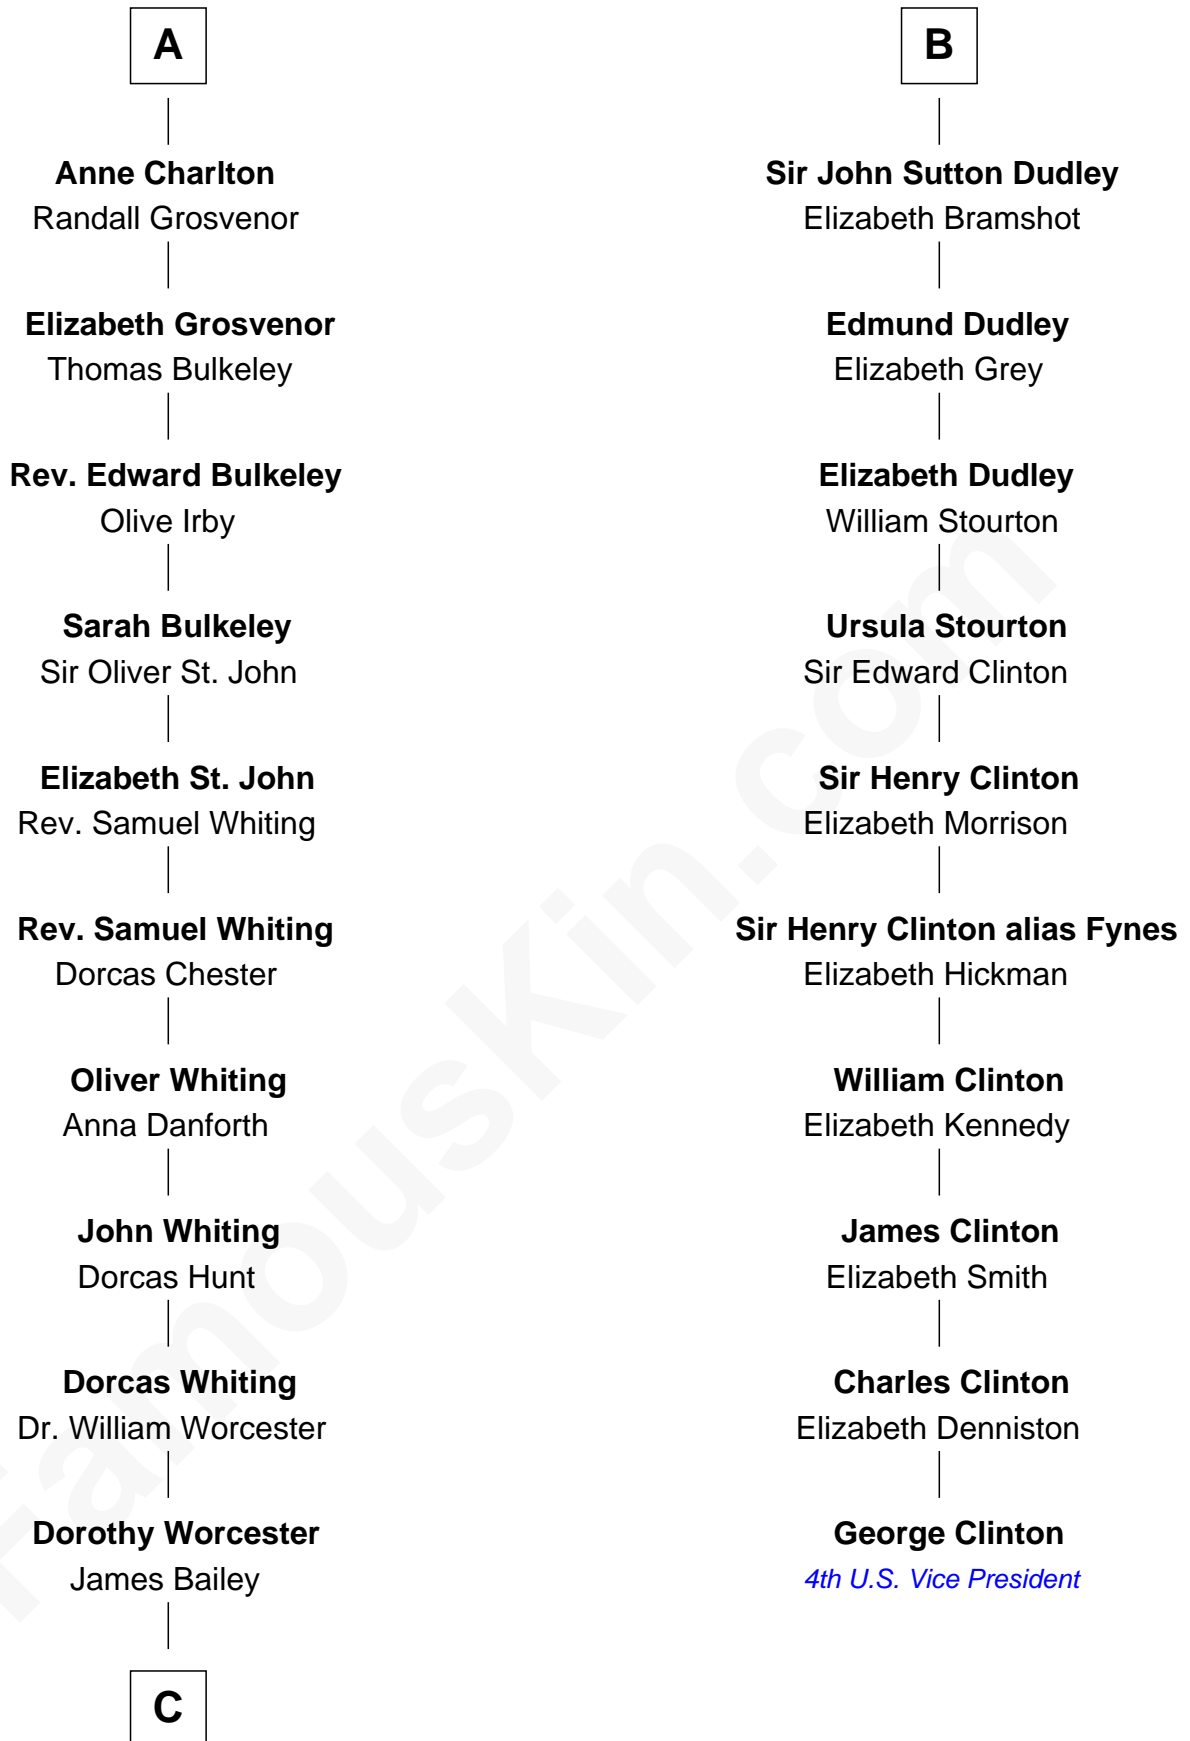

FamousKin.com Relationship Chart of

Bette Davis

Movie Actress

16th cousin 5 times removed of

George Clinton

4th U.S. Vice President

Sir Roger de Somery

C

Benjamin W. Bailey

Latta Hopkins

Harriet Jane Bailey

Charles Otis Thompson

Harriet Eugenia Thompson

William Aaron Favor

Ruth Augusta Favor

Harlow Morrell Davis