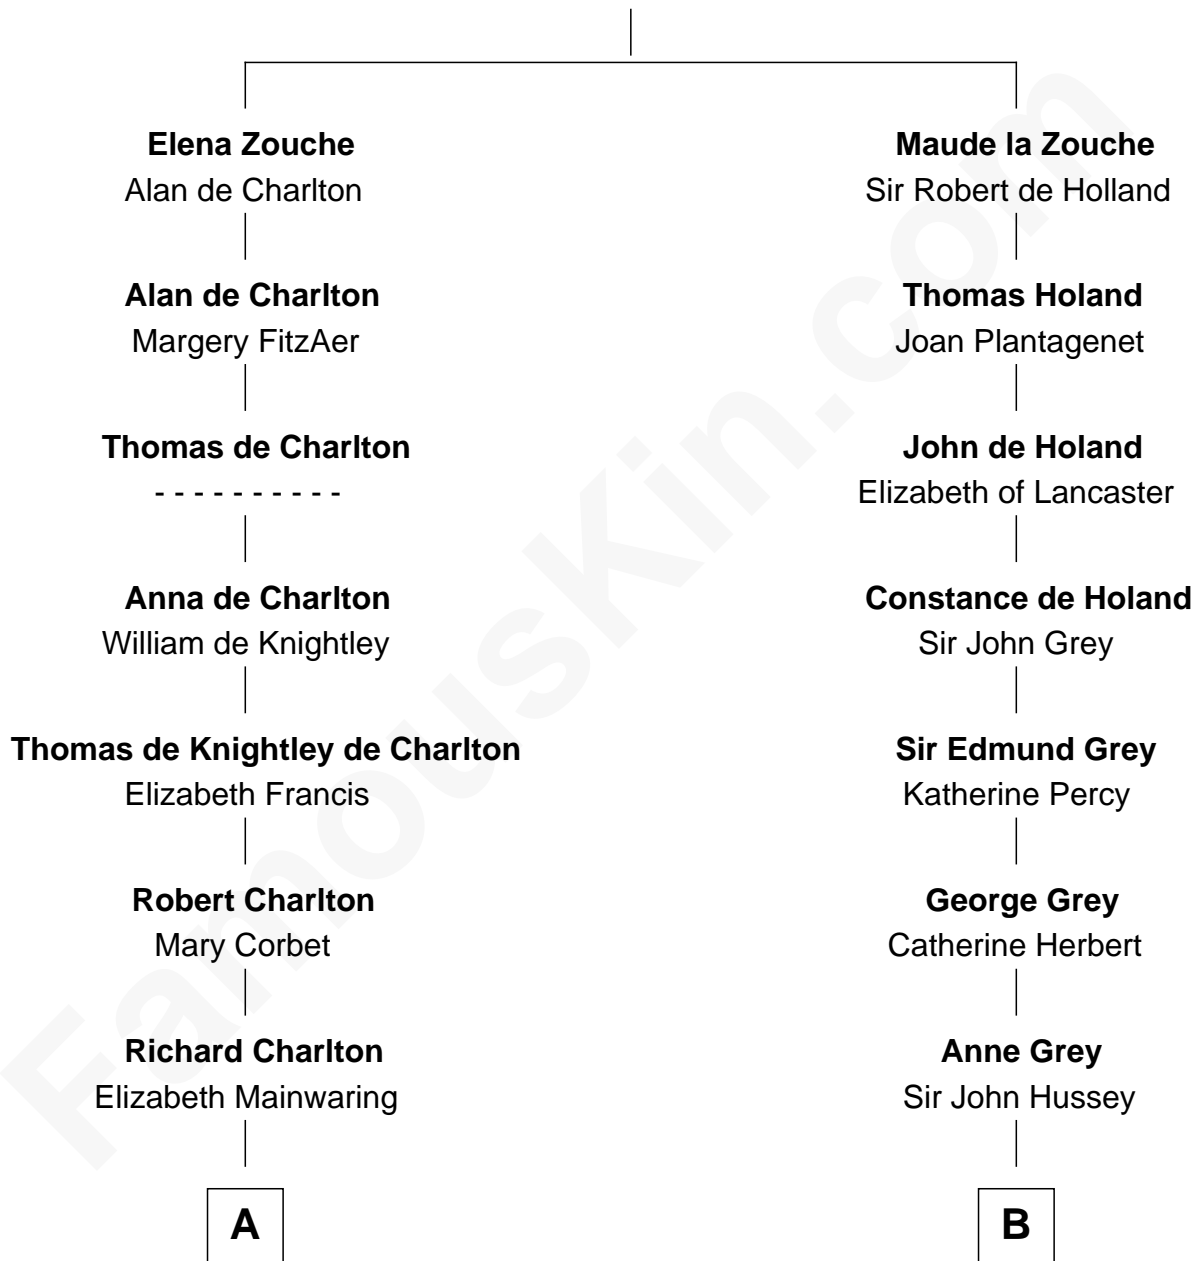

# FamousKin.com Relationship Chart of

**Bette Davis**

*Movie Actress*

13th cousin 8 times removed of

**George Clinton**

*4th U.S. Vice President*

**Sir Alan la Zouche**

Eleanor de Segrave

**C**

**Benjamin W. Bailey**

Latta Hopkins

**Harriet Jane Bailey**

Charles Otis Thompson

**Harriet Eugenia Thompson**

William Aaron Favor

**Ruth Augusta Favor**

Harlow Morrell Davis

**Bette Davis**

*Movie Actress*

FamousKin.com