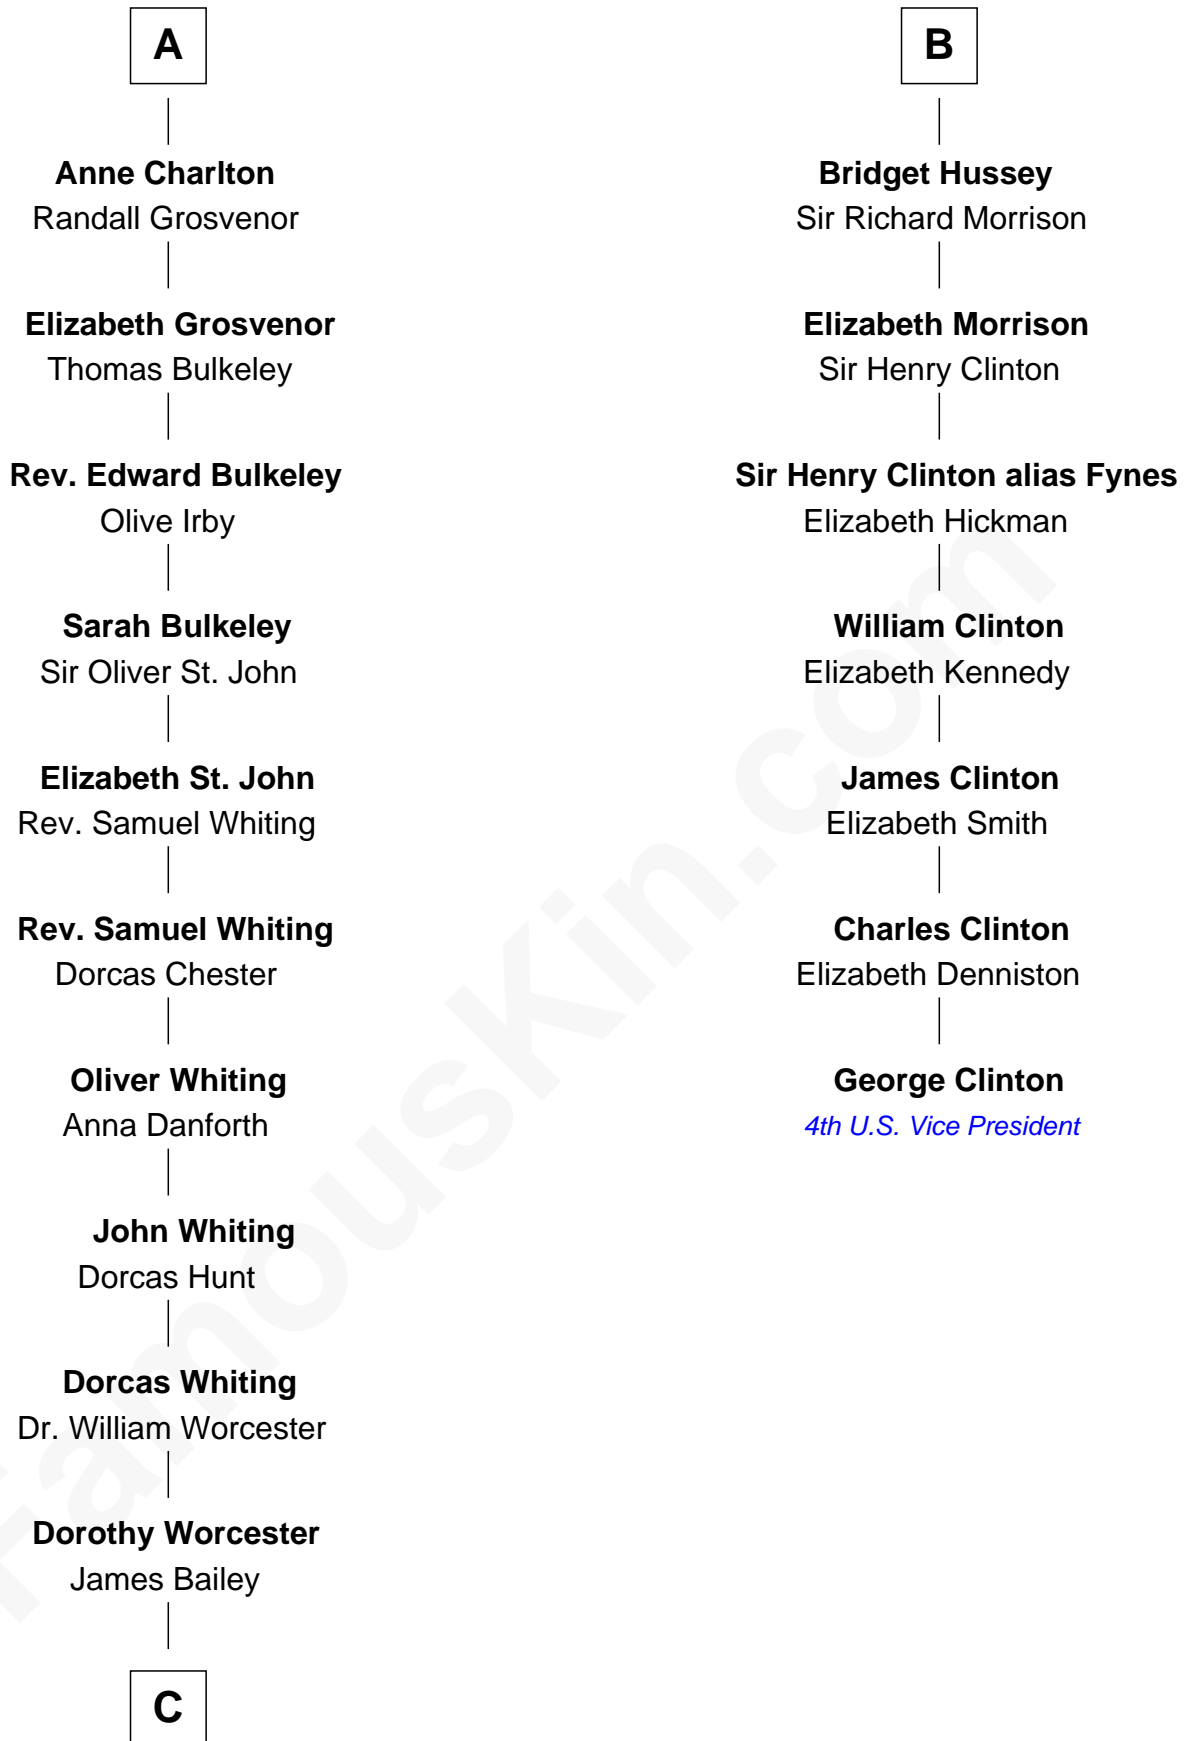

# FamousKin.com Relationship Chart of

**Bette Davis**

*Movie Actress*

13th cousin 8 times removed of

**George Clinton**

*4th U.S. Vice President*

**Sir Alan la Zouche**

Eleanor de Segrave

**C**

**Benjamin W. Bailey**

Latta Hopkins

**Harriet Jane Bailey**

Charles Otis Thompson

**Harriet Eugenia Thompson**

William Aaron Favor

**Ruth Augusta Favor**