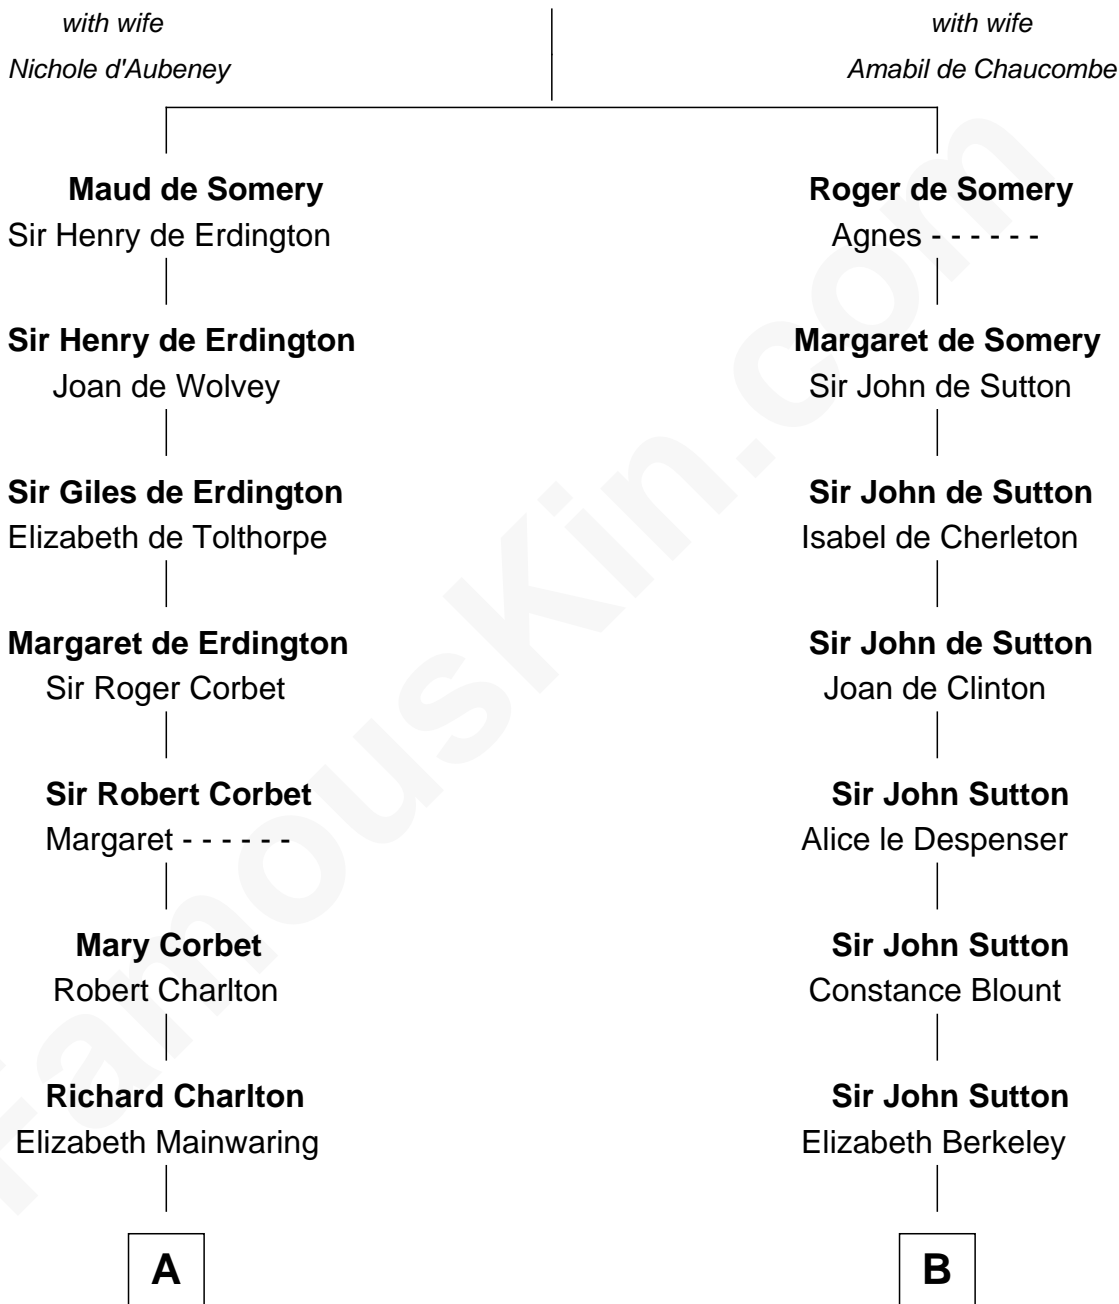

FamousKin.com Relationship Chart of

Bette Davis

Movie Actress

17th cousin 4 times removed of

DeWitt Clinton

6th Governor of New York

Sir Roger de Somery

C

Benjamin W. Bailey

Latta Hopkins

Harriet Jane Bailey

Charles Otis Thompson

Harriet Eugenia Thompson

William Aaron Favor

Ruth Augusta Favor

Harlow Morrell Davis