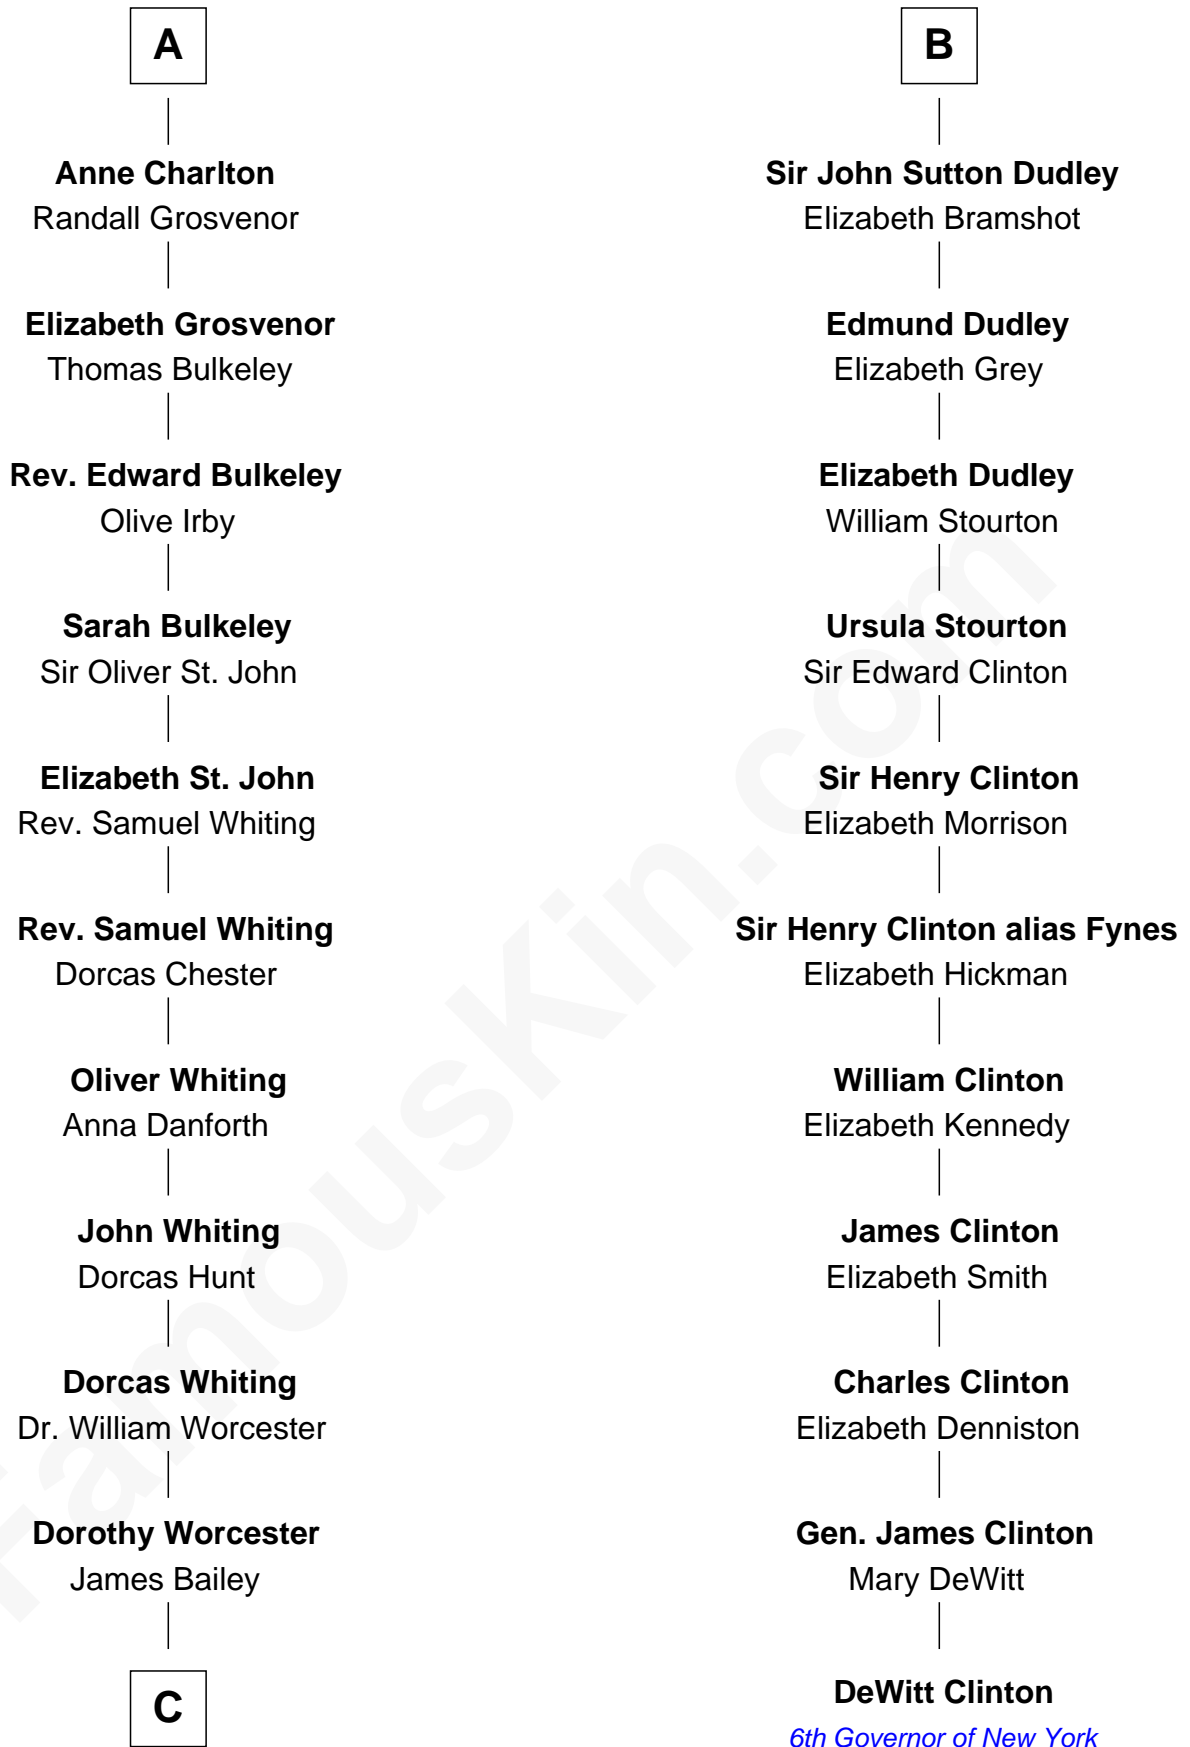

FamousKin.com Relationship Chart of

Bette Davis

Movie Actress

17th cousin 4 times removed of

DeWitt Clinton

6th Governor of New York

Sir Roger de Somery

C

Benjamin W. Bailey

Latta Hopkins

Harriet Jane Bailey

Charles Otis Thompson

Harriet Eugenia Thompson

William Aaron Favor

Ruth Augusta Favor

Harlow Morrell Davis