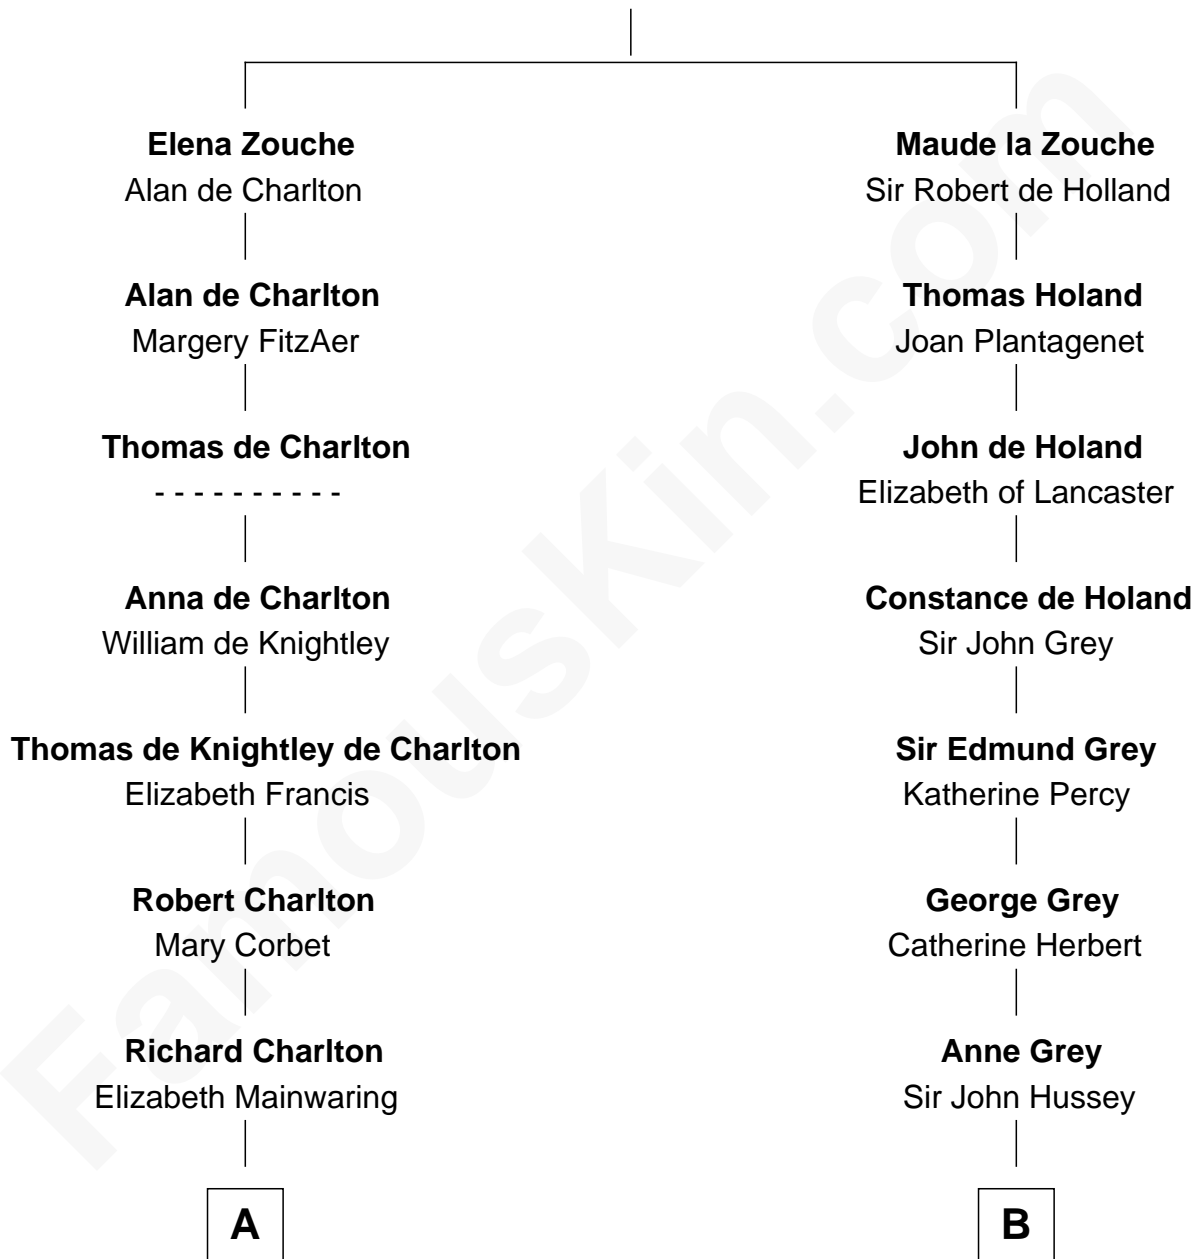

FamousKin.com Relationship Chart of

Bette Davis

Movie Actress

14th cousin 7 times removed of

DeWitt Clinton

6th Governor of New York

Sir Alan la Zouche

Eleanor de Segrave

C

Benjamin W. Bailey

Latta Hopkins

Harriet Jane Bailey

Charles Otis Thompson

Harriet Eugenia Thompson

William Aaron Favor

Ruth Augusta Favor