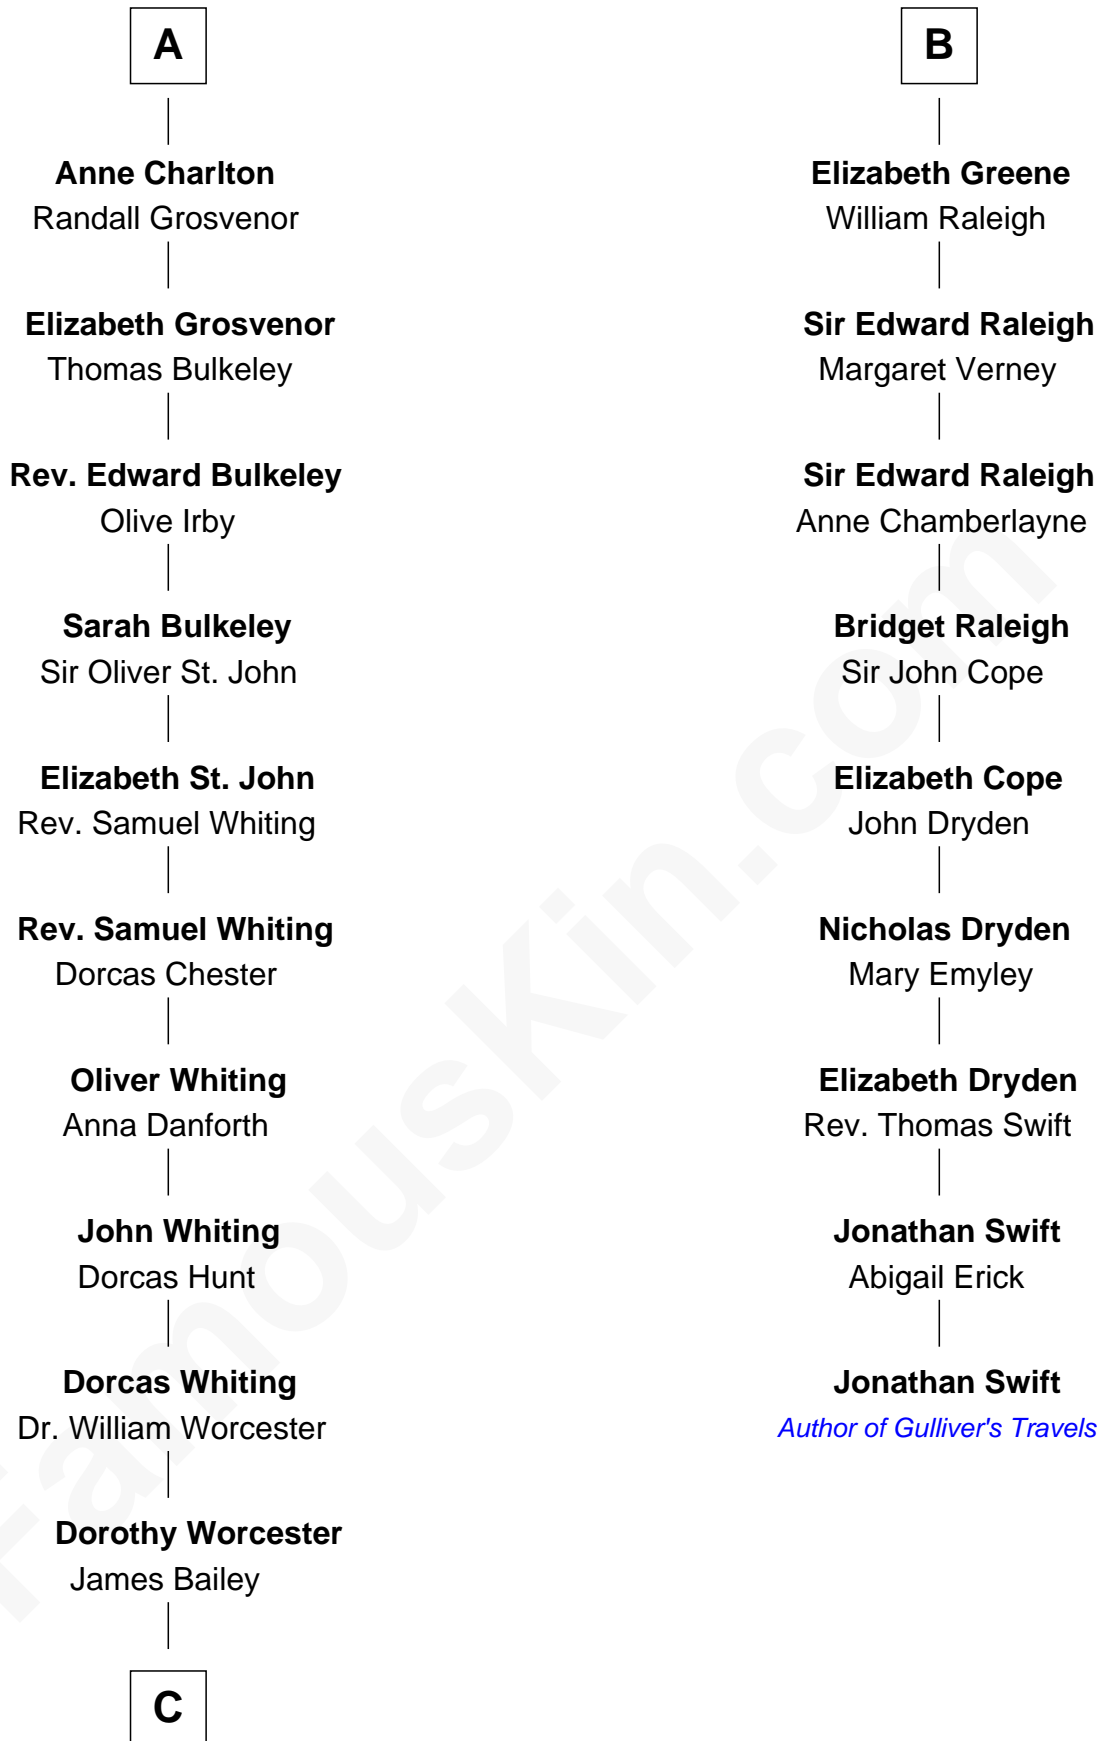

FamousKin.com Relationship Chart of

Bette Davis

Movie Actress

15th cousin 6 times removed of

Jonathan Swift

Author of Gulliver's Travels

Sir Roger de Somery

Nichole d'Aubenev

C

Benjamin W. Bailey

Latta Hopkins

Harriet Jane Bailey

Charles Otis Thompson

Harriet Eugenia Thompson

William Aaron Favor

Ruth Augusta Favor