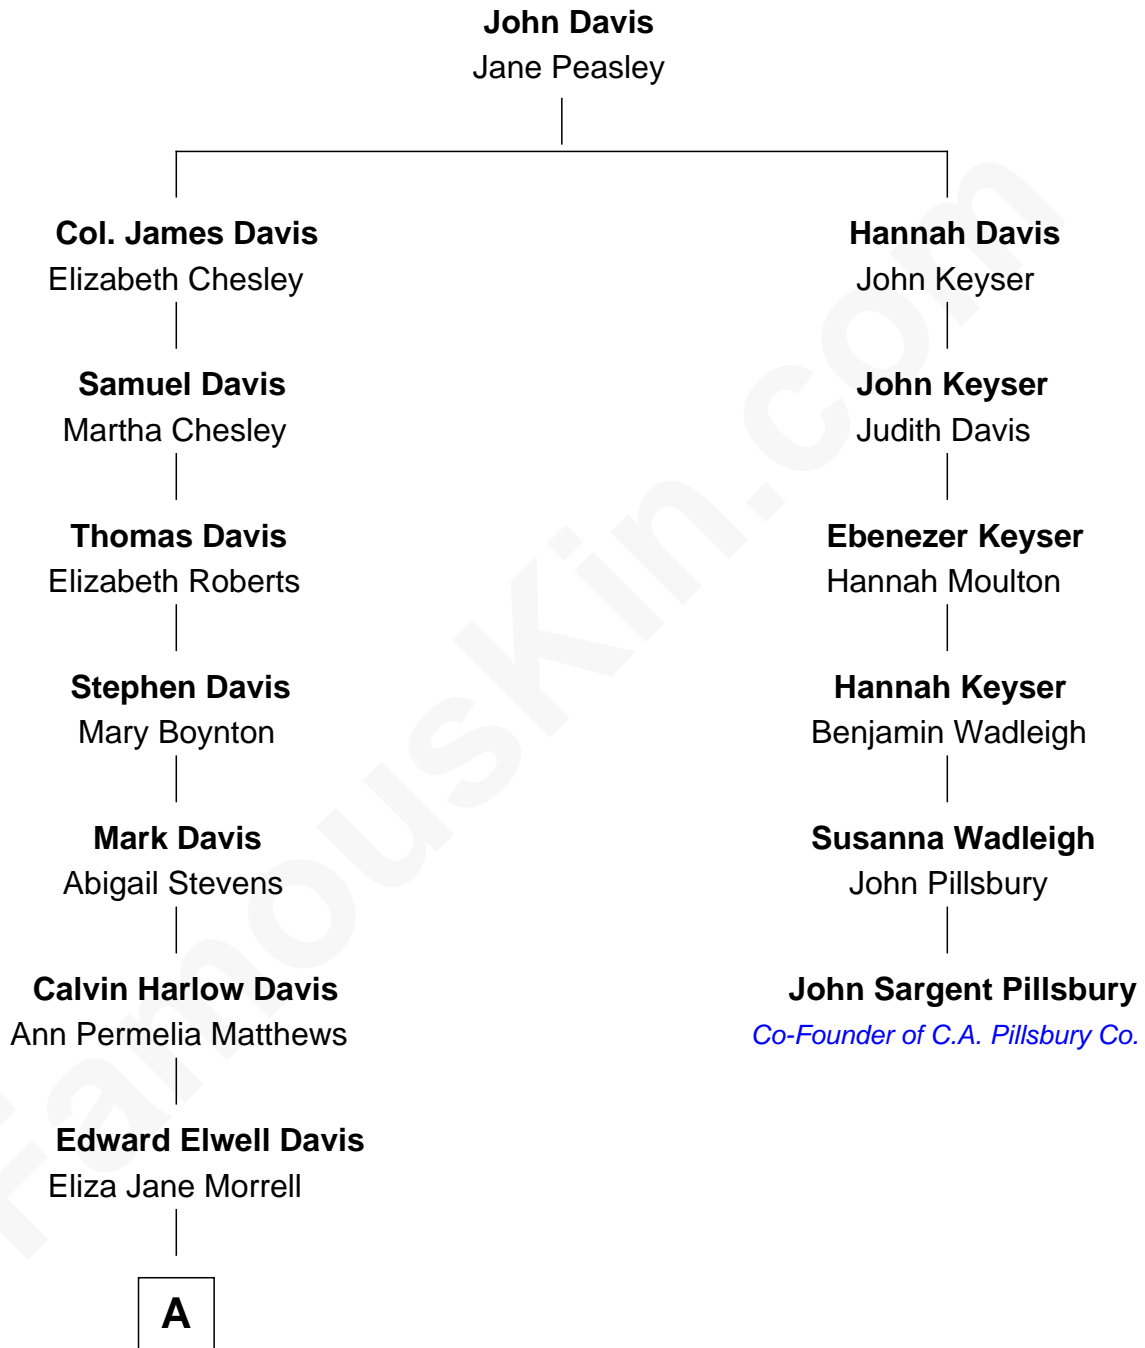

FamousKin.com Relationship Chart of

Bette Davis

Movie Actress

5th cousin 3 times removed of

John Sargent Pillsbury

Co-Founder of C.A. Pillsbury Co.

A

Harlow Morrell Davis

Ruth Augusta Favor

Bette Davis

Movie Actress

FamousKin.com