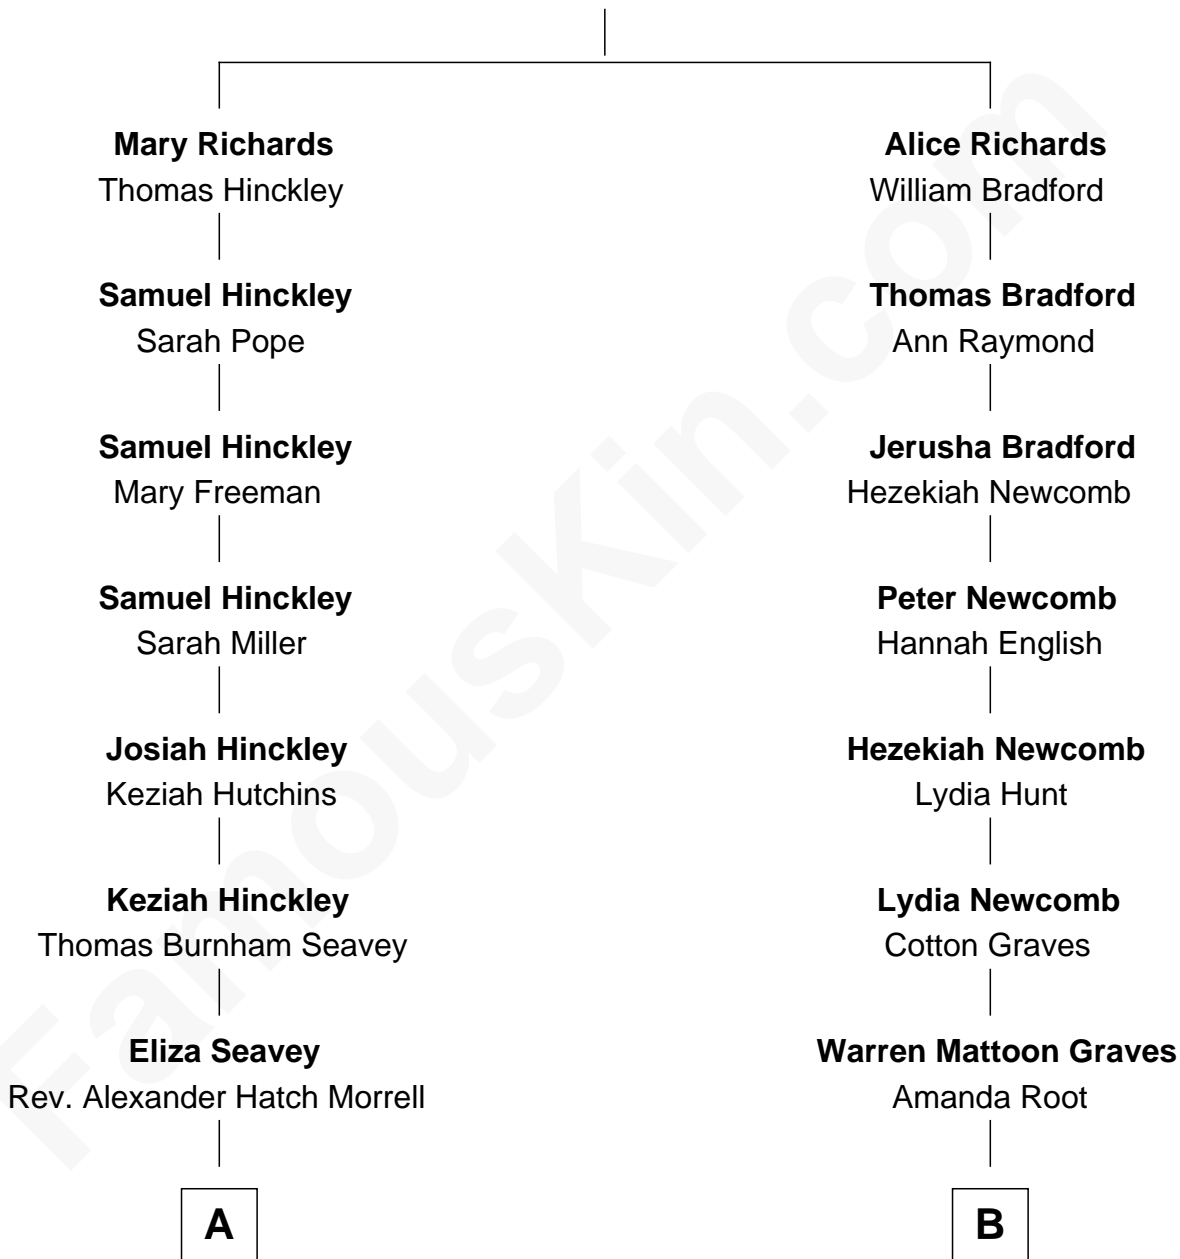

FamousKin.com Relationship Chart of

Bette Davis

Movie Actress

9th cousin 1 time removed of

John Lithgow

Stage, TV, and Movie Actor

Thomas Richards

Welthian - - - - -

A

Eliza Jane Morrell
Edward Elwell Davis

Harlow Morrell Davis
Ruth Augusta Favor

Bette Davis
Movie Actress

B

Albert Mattoon Graves
Mary E. Bronson

Eva Bronson Graves
Rev. Orlo Josiah Price

Sarah Jane Price
Arthur Washington Lithgow