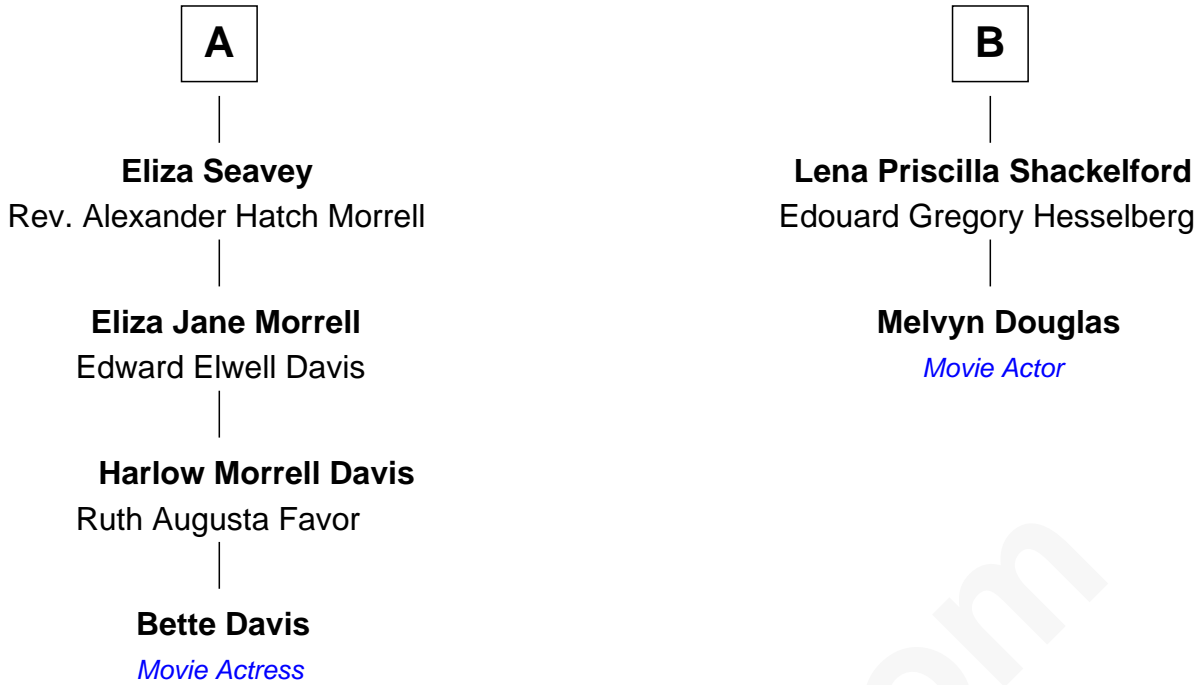

FamousKin.com Relationship Chart of

Bette Davis

Movie Actress

8th cousin 2 times removed of

Melvyn Douglas

Movie Actor

William Brewster

Mary - - - - -

Patience Brewster
Gov. Thomas Prence

Mercy Prence
John Freeman

Edmund Freeman
Sarah Mayo

Mary Freeman
Samuel Hinckley

Samuel Hinckley
Sarah Miller

Josiah Hinckley
Keziah Hutchins

Keziah Hinckley
Thomas Burnham Seavey

A

Jonathan Brewster
Lucretia Oldham

Grace Brewster
Daniel Wetherell

Mary Wetherell
George Denison

Sarah Denison
William Douglas

Richard Douglas
Lucy Way

Erskine Douglas
Sophia Garrett

Emma Jane Douglas
Col. George Taliaferro Shackelford

B

FamousKin.com