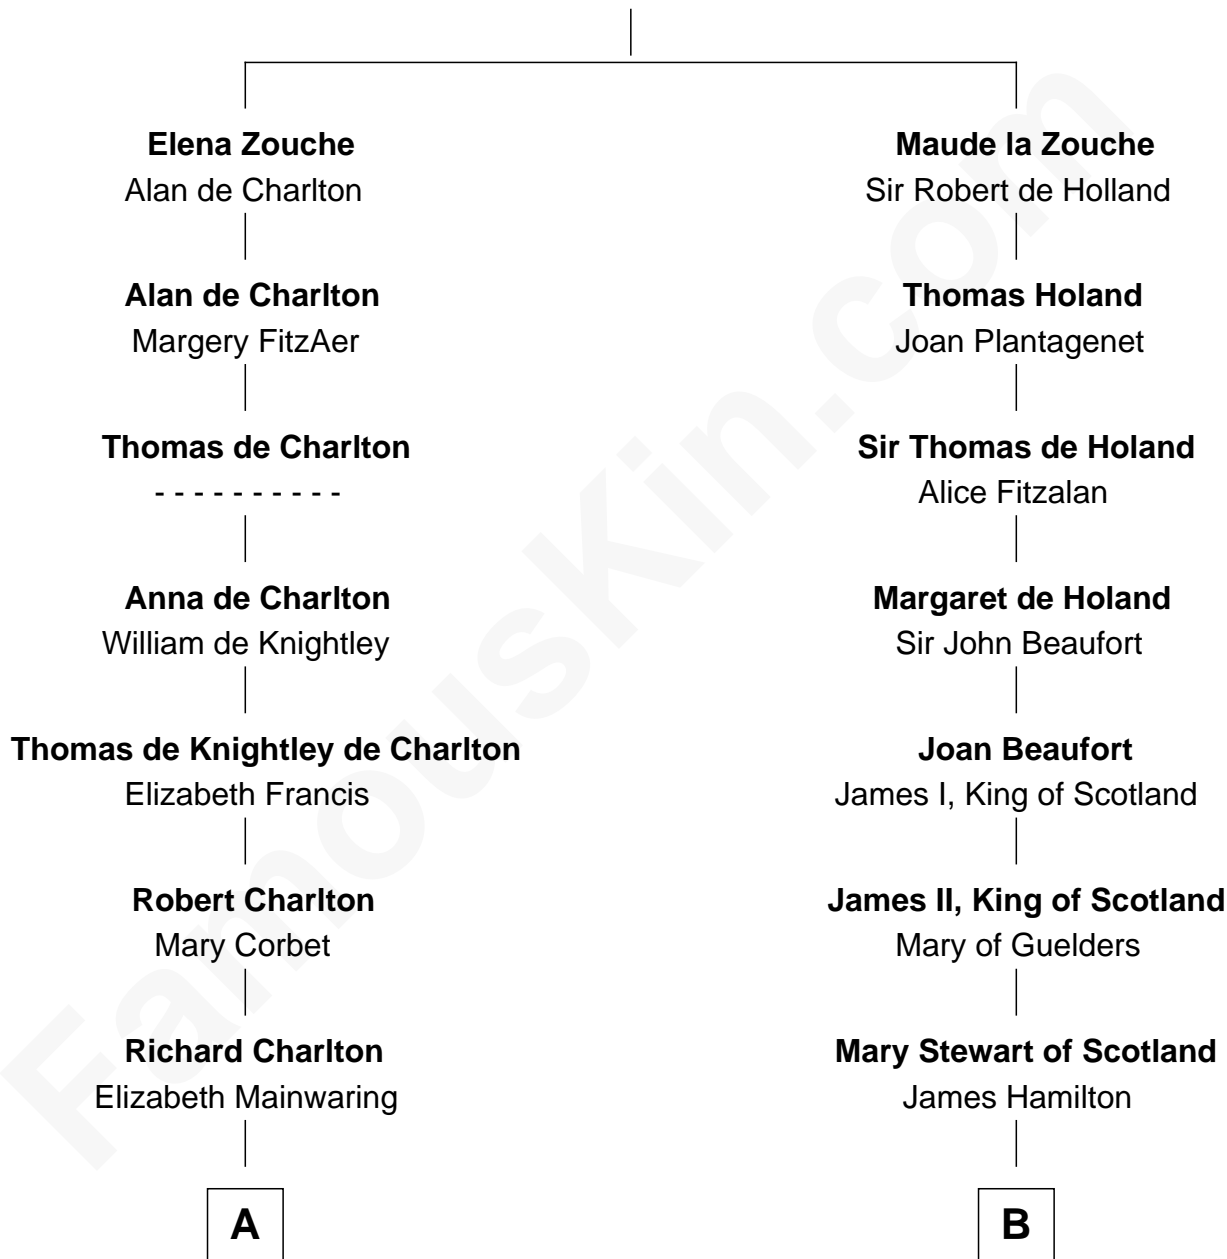

FamousKin.com Relationship Chart of

Bette Davis

Movie Actress

17th cousin 4 times removed of

Alexander Hamilton

1st U.S. Secretary of the Treasury

Sir Alan la Zouche

Eleanor de Segrave

C

Benjamin W. Bailey

Latta Hopkins

Harriet Jane Bailey

Charles Otis Thompson

Harriet Eugenia Thompson

William Aaron Favor

Ruth Augusta Favor