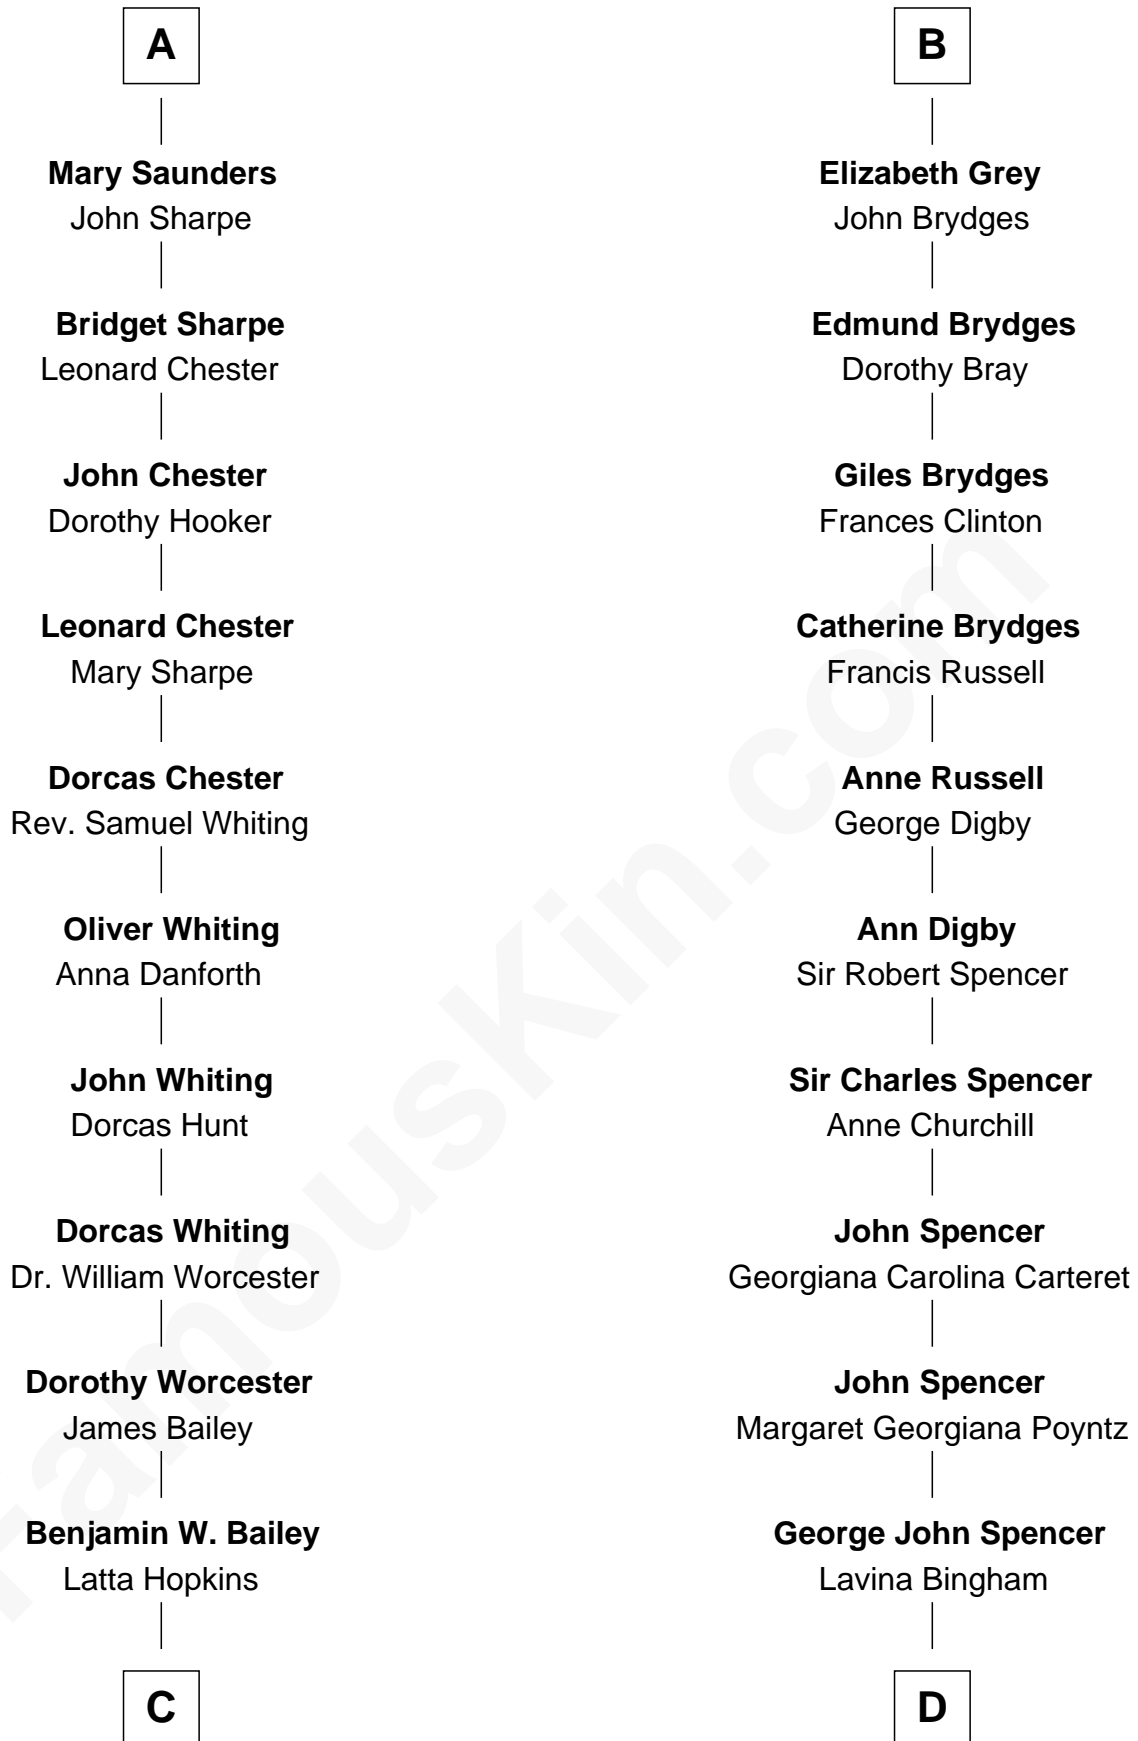

FamousKin.com Relationship Chart of

Bette Davis

Movie Actress

20th cousin 1 time removed of

Princess Diana

Princess of Wales

Sir William de Boteler

Ela Herdeburgh

Alice de Boteler
Sir Nicholas Longford

Alice Longford
William FitzHerbert

Henry FitzHerbert
----- Downes

Nicholas FitzHerbert
Alice Booth

Joan FitzHerbert
John Cotton

Margaret Cotton
Richard Belgrave

Dorothy Belgrave
William Saunders

A

Ankaret le Boteler
John le Strange

Eleanor le Strange
Sir Reynold de Grey

Sir Reynold Grey
Margaret de Ros

Sir John Grey
Constance de Holand

Sir Edmund Grey
Katherine Percy

Anne Grey
Sir John Grey

Edmund Grey
Florence Hastings

B

C

Harriet Jane Bailey
Charles Otis Thompson

Harriet Eugenia Thompson
William Aaron Favor

Ruth Augusta Favor
Harlow Morrell Davis

Bette Davis
Movie Actress

D

Frederick Spencer
Adelaide Horatia Elizabeth Seymour